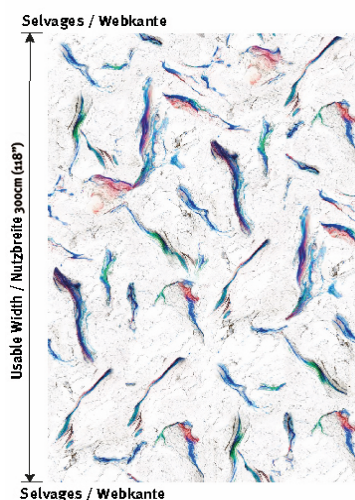

Textiles – Wallpapers – Accessories

GALAXY GEORGETTE

Article Number 2413
Colour 3
01 Lunar , 02 Eclipse
Designed by Dario Cortese

Specification

Use Drapery
Composition 100% Polyester PL FR
Width 330cm (129.9")
Usable width 300cm (118")
Weight 53g/m2 (2oz/m2)
Pattern repeat Horiz.: 200cm (78.7") / Vert.: 300cm (118")
Origin Produced in EU
Custom Tariff Number 5804101000

Test Certifications

Martindale -
Abrasion -
Flame retardant NFPA 701
Fastness to rubbing -
Fastness to light -
Pilling -
Shrinkage -

Care

Remarks - Custom colours are possible
- Printing on various qualities possible

For any other inquiries please contact manufacturer

No liability is accepted for data which are faulty in content or incomplete.

www.4spaces.ch
Zürich - Switzerland
www.4spaces.ch / info@4spaces.ch
+41 43 366 89 45