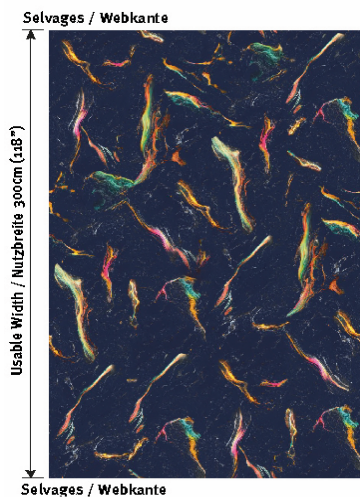

Textiles – Wallpapers – Accessories

GALAXY GEORGETTE

Article Number 2413
Colour 3
01 Lunar , 02 Eclipse
Designed by Dario Cortese

Specification

Use Drapery
Composition 100% Polyester PL FR
Width 330cm (129.9")
Usable width 300cm (118")
Weight 53g/m2 (2oz/m2)
Pattern repeat Horiz.: 200cm (78.7") / Vert.: 300cm (118")
Origin Produced in EU
Custom Tariff Number 5804101000

Test Certifications

Martindale -
Abrasion -
Flame retardant NFPA 701
Fastness to rubbing -
Fastness to light -
Pilling -
Shrinkage -

Care

Remarks - Custom colours are possible
- Printing on various qualities possible

For any other inquiries please contact manufacturer

No liability is accepted for data which are faulty in content or incomplete.

www.4spaces.ch
Zürich - Switzerland
www.4spaces.ch / info@4spaces.ch
+41 43 366 89 45