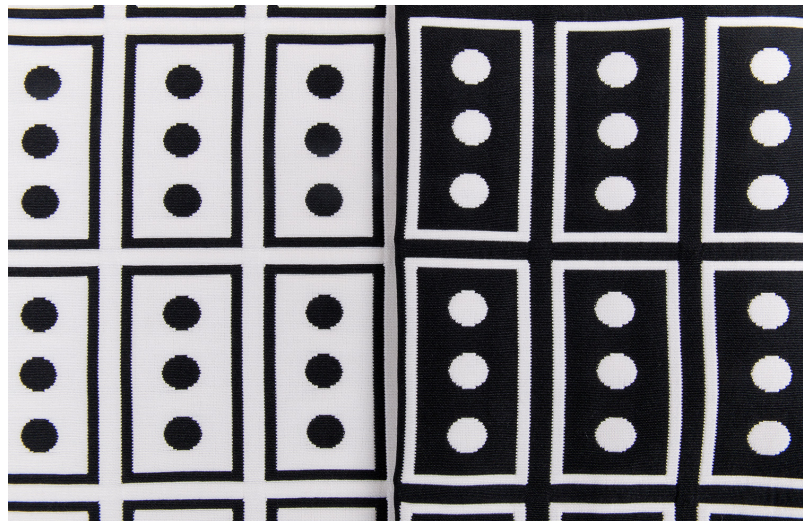

Remarks

For any other inquiries please contact Manufacturer

Product Sheet

Product Data

Product Name	Mars Trevira CS
Article Number	6030
Colors	1 Color, black & white double sided col. 01
Content	100% Trevira CS
Width	300cm (118")
Weight	495g/m2 (17.5 oz/m2)
Repeat	horiz. 22cm (8.6"), vert. 73cm (28.7")
Application Area	Decoration, Light Upholstery, Drapery, in- und outdoor