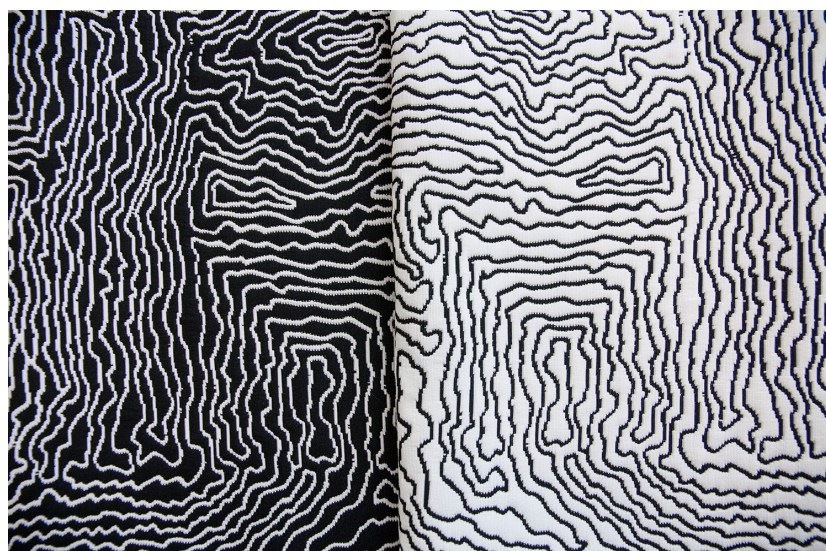

Product Sheet

Product Data

Product Name	Earth Trevira CS
Article Number	6026
Colors	1 Color, black & white double sided col. 01
Content	100% Trevira CS
Width	300cm (118")
Weight	495g/m2 (17.5 oz/m2)
Repeat	horiz. 36cm (14"), vert. 42cm (16.5")
Application Area	Decoration, Light Upholstery, Drapery, in- und outdoor

Test Certificates

Manufacturer / Agent

4Spaces GmbH
Zurich - Switzerland
www.4spaces.ch
info@4spaces.ch
T +41 43 366 89 45

Custom Tariff Number

54082290

Manufacturing Technique

jacquard woven

Maintenance

Remarks

For any other inquiries please contact Manufacturer