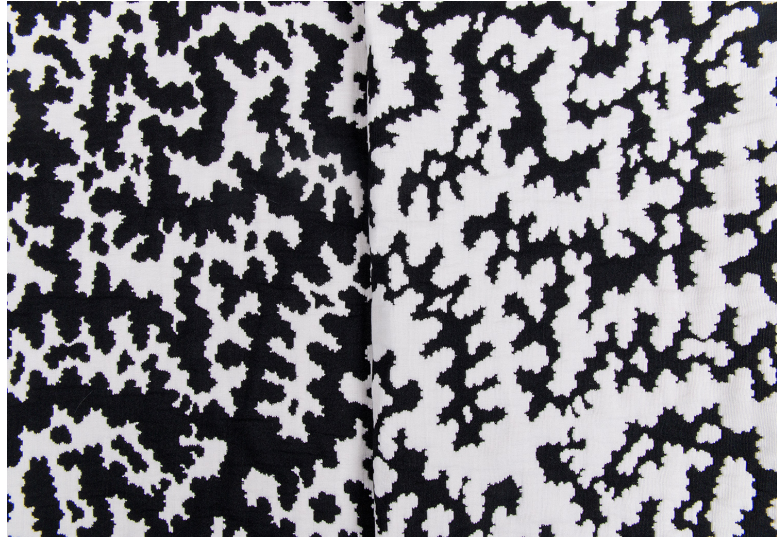

Remarks

For any other inquiries please contact Manufacturer

Product Sheet

Product Data

Product Name	Brazil Trevira CS
Article Number	6025
Colors	1 Color, black & white double sided col. 01
Content	100% Trevira CS
Width	300cm (118")
Weight	495g/m2 (17.5 oz/m2)
Repeat	horiz.: 15cm (5.9"). vert.: 14.5cm (9.7")
Application Area	Decoration, Light Upholstery, Drapery, in- und outdoor