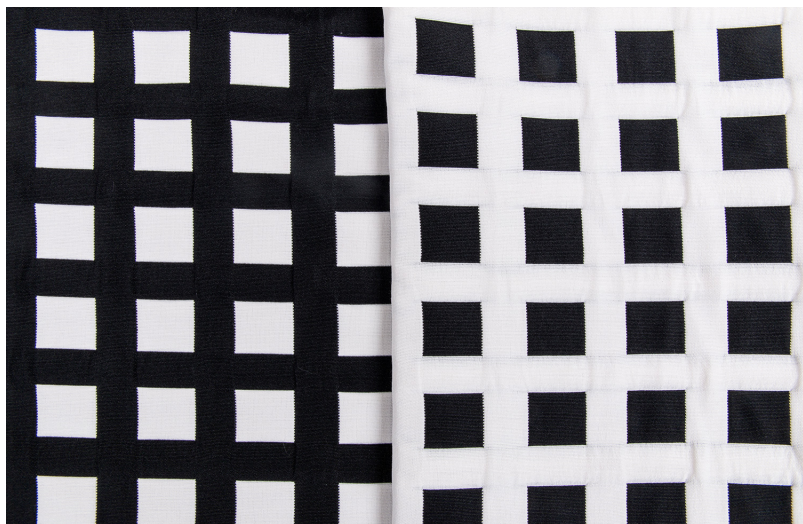

Product Sheet

Product Data

Product Name	Gate Trevira CS
Article Number	6028
Colors	1 Color, black & white double sided col. 01
Content	100% Trevira CS
Width	300cm (118")
Weight	495g/m2 (17.5 oz/m2)
Repeat	horiz. 4.5cm (1.7"), vert. 4.5cm (1.7")
Application Area	Decoration, Light Upholstery, Drapery, in- und outdoor

Test Certificates

Manufacturer / Agent

4Spaces GmbH
Zurich - Switzerland
www.4spaces.ch
info@4spaces.ch
T +41 43 366 89 45

Custom Tariff Number

54082290

Manufacturing Technique

jacquard woven

Maintenance

Remarks

For any other inquiries please contact Manufacturer