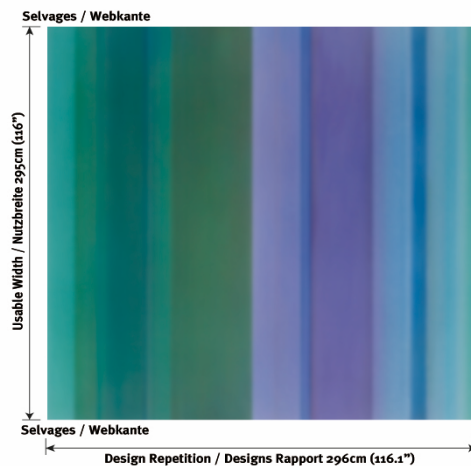

Textiles – Wallpapers – Accessories

CYAN PACE NOCTURNO

Article Number 2241
Colour 1
Designer Soojung Park

Specification

Use Blackout Drapery
Composition 100% Polyester PL FR
Width 300cm (118")
Usable width 295cm (116")
Weight 270g/m² (9.5 oz/m²)
Pattern repeat horiz. 296cm (116.1")
Origin Produced in EU
Custom Tariff Number 5111200500

Test Certifications

Martindale -
Flame retardant NFP 92-507 (2004), B1 DIN 4102-1, EN 13773:2003
Fastness to rubbing 5/8
Piling -
Fastness to light 5/8
Acoustical Acoustical effective
Shrinkage +/- 2%

Care

Remarks

Contract and Performance fabric

- Custom colours are possible
- Printing on various qualities possible

For any other inquiries please contact manufacturer

No liability is accepted for data which are faulty in content or incomplete.

www.4spaces.ch
Zürich - Switzerland
www.4spaces.ch / info@4spaces.ch
+41 43 366 89 45