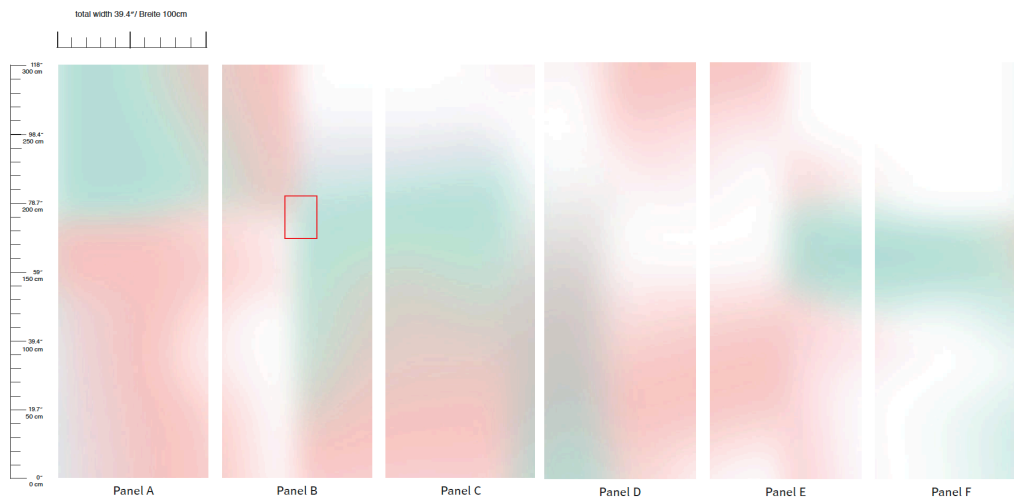

Textiles – Wallpapers – Accessories

ANAIS

Article Number 8041
Colour 1
Panels A, B, C, D, E, F, G
Design by Justin Morin

Specification

Use	Wallpaper
Standard Quality	Mat WM
Composition	Depending on quality
Width	100cm (39.4")
Panel height	300cm (118")
Weight	Depending on quality
Pattern repeat	vert. 300cm (118"), horiz. 100cm (39.4")
Origin	Produced in EU
Custom Tariff Number	Depending on quality

Test Certifications

Depending on quality

Care

Depending on quality

Remarks

For any other inquiries please contact manufacturer

No liability is accepted for data which are faulty in content or incomplete.

www.4spaces.ch
Zürich - Switzerland
www.4spaces.ch / info@4spaces.ch
+41 43 366 89 45