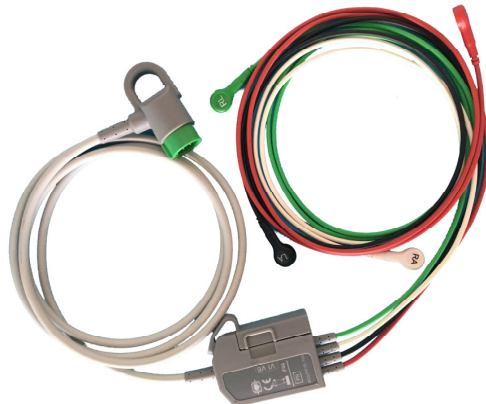

**Physio Control Compatible 12 Lead ECG Trunk Cable P/N SECG-PHY-12LTC8**

Physio Control Compatible 12 Lead ECG Trunk Cable 8 Foot - Replaces Physio Control P/N 11111-000020

**Physio Control Compatible 12 Lead Trunk Cable P/N SECG-PHY-12LTC5**

Physio Control Compatible 12 Lead Trunk Cable 5 Foot - Replaces Physio Control P/N 11111-000018

**Physio Control Compatible ECG Precordial P/N SECG-PHY-6L3**

Physio Control Compatible ECG Precordial Lead wires - 3 Foot - Replaces Physio Control P/N 11110-000103 and 11111-000022

*\*All trunk cables and lead wires are completely compatible and interchangeable with Physio cables.*

[www.sensoronics.com](http://www.sensoronics.com)  
[bhoebing@cfl.rr.com](mailto:bhoebing@cfl.rr.com)