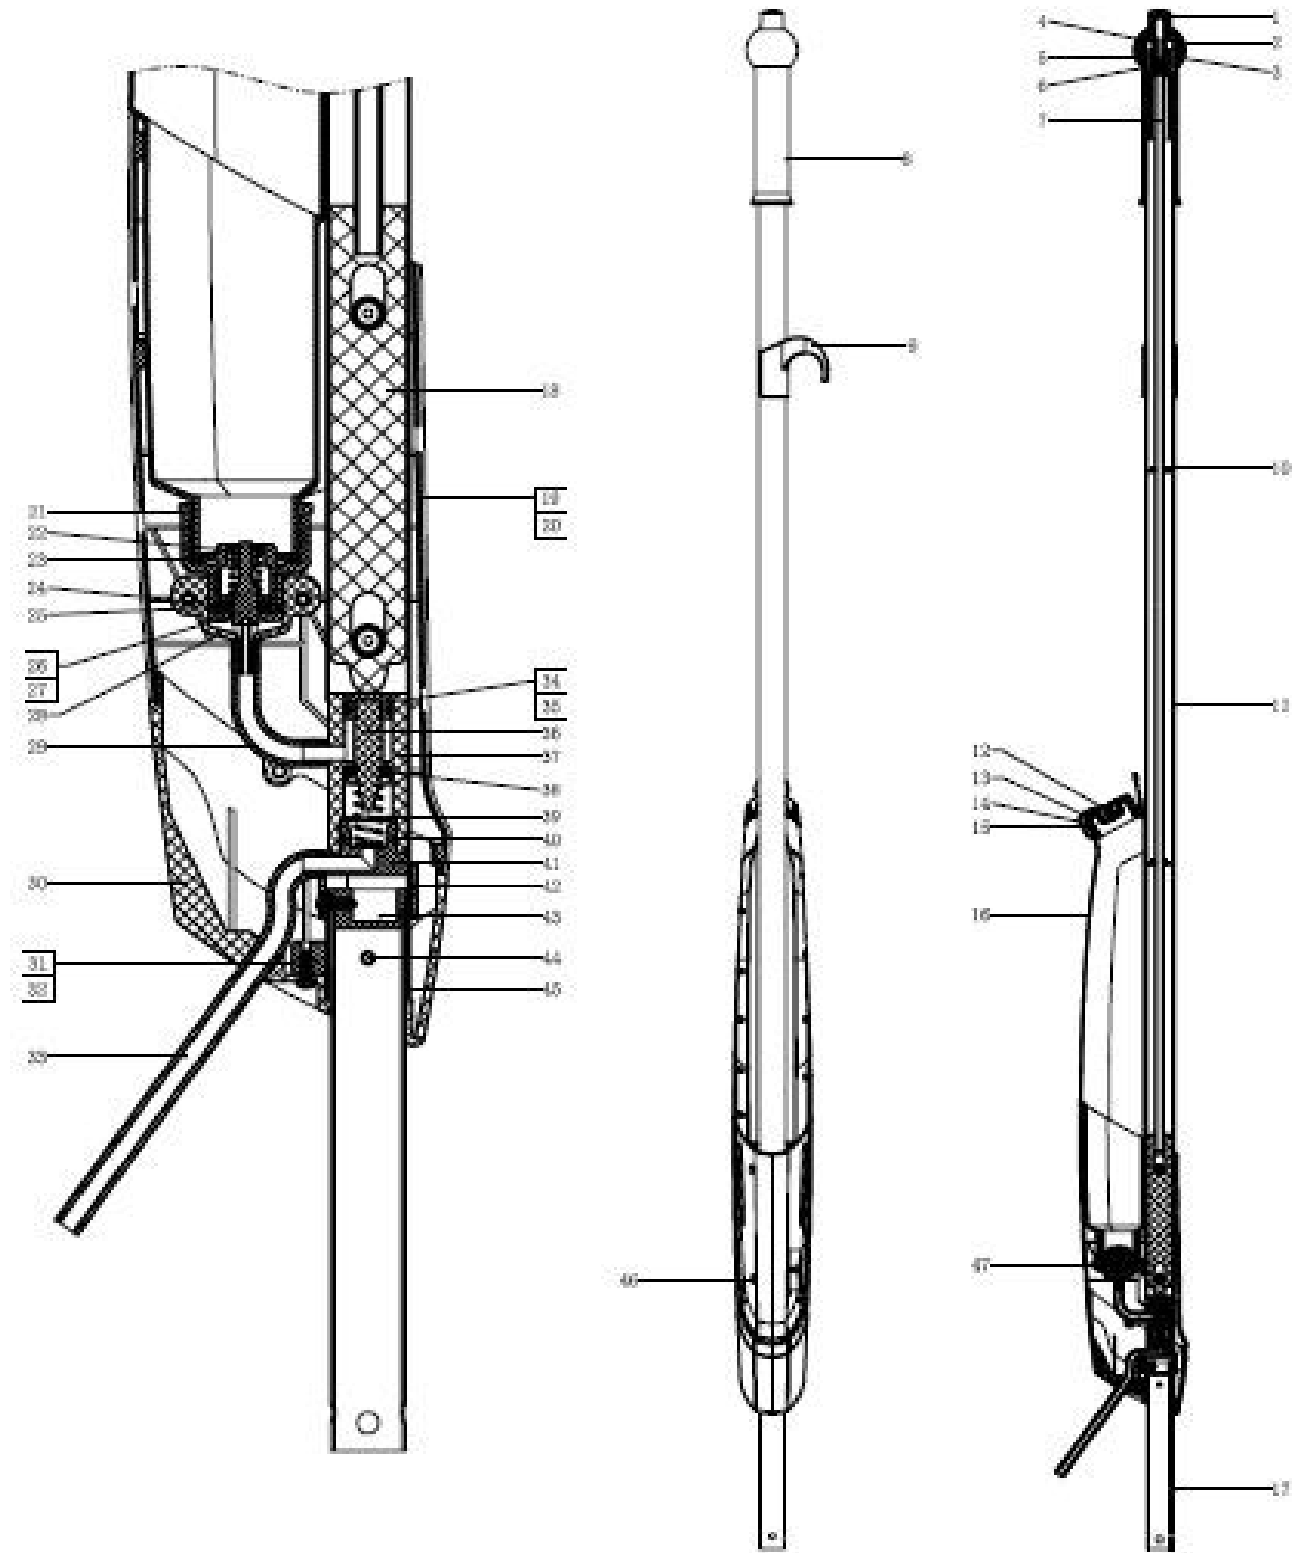

NO	DESCRIPTION	QTY	MATERIAL
47	SCREW ST3.5X10	1	ML20
46	SCREW ST3.5X16	3	ML20
45	TUBE	1	PP
44	PULLING PIN	2	Q215
43	TUBE FOR SM. PIPE	1	PP
42	LOCK MODULE	1	PP
41	COVER FOR PUMP	1	PP
40	O RING	1	
39	SPRING	1	SS304
38	GROMMET PLUNGER	1	
37	PUMP BODY	1	PP
36	CYLINDER	1	PP
35	O RING	1	
34	PISTON	1	PP
33	LOWER TUBE	1	PVC
32	SCREW ST2.9X12	2	ML20
31	SADDLE BAR	1	PP
30	BOTTLE BASE	1	PP
29	UPPER TUBE	1	
28	BOTTLE MOUTH SHELF	1	PP
27	SPRING CAP	1	SS304
26	BOTTLE CORE	1	PP
25	O RING	1	
24	GROMMET COVER	1	
23	SEALING BOTTLE MOUTH	1	
22	RACK SHELF	1	PP
21	BOTTLE MOUTH	1	PP
20	RIGHT BOTTLE BASE	1	PP
19	LEFT BOTTLE BASE	1	PP
18	LOWER PUSH ROD	1	PP
17	SHORT TUBE	1	
16	BOTTLE	1	PP
15	BOTTLE COVER	1	PP
14	BOTTLE PULL RING	1	LDPE
13	BOTTLE COVER SEAL RING	1	
12	AIR EXCHANGE VALVE	1	
11	LONG TUBE	1	
10	COVER FOR TUBE	2	PVC
9	ROD WITH HOOK	1	PP
8	HANDLE	1	PP
7	PUSH ROD	1	
6	PUSH ROD COVER	1	PP
5	LOWER BUTTON COVER	1	PP
4	UPPER BUTTON COVER	1	PP
3	HANDLE BALL COVER	1	TPR
2	HANDLE BALL	1	PP
1	PUSH BUTTON	1	PP

O'Dell BWMS-16