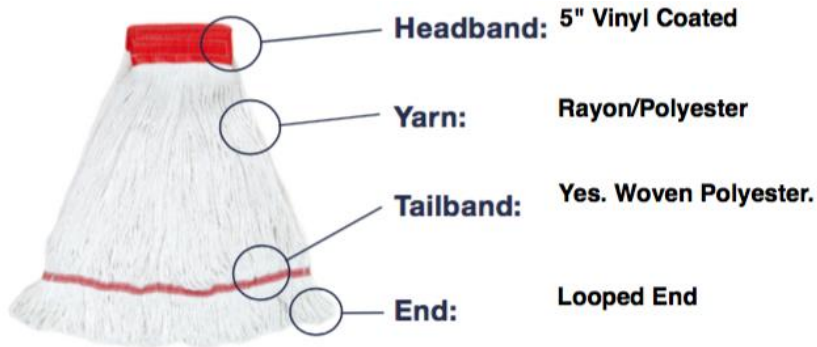

3000 Series

LOOPED END MOPS

PRODUCT DATA SHEET

TYPICAL APPLICATIONS: HEALTHCARE

DESCRIPTION

6-ply all purpose. A superior quality mophead in 6 ply tight twist rayon/polyester yarns. A truly outstanding mophead. Launderable. Blue, green, and white only.

PRODUCT SPECS

O'Dell Item	Size	Weight (lbs)	Headband	Tailband Spread	Working Mop Length	Total Mop Length
3000S	Small	0.75	Yellow 5" Mesh	15"	15"	30"
3000M	Medium	1.00	Green 5" Mesh	16"	17"	34"
3000L	Large	1.35	Red 5" Mesh	18"	21"	42"
3000XL	Extra Large	1.70	Blue 5" Mesh	22"	23"	46"
Color Options:	Blue, Green, White		Launderability:	Launderable		

Note: Each mop is individually polybagged

DIRECTIONS FOR USE

Remove mop from polybag and attach to either a jaws or quick change mop handle. Submerge mop into prepared cleaning solution to fully saturate. Wring mop to desired level of saturation and begin mopping using a figure eight motion. If mop becomes too dry or soiled before completing the area, dispose of old solution and replace with clean solution.