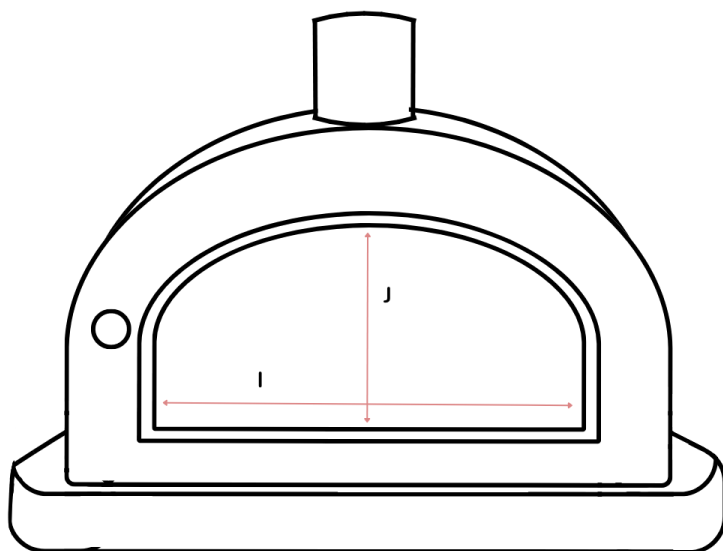

AUTHENTIC PIZZA OVENS

Pizzaioli Premium Brick Pizza Oven with Stone Finish

SKU: APO-PIZSTNPREM

Note: As these ovens are handmade, no two are exactly the same - the dimensions may not be exact but are close.

DIMENSIONS

- (A) External Width: 39"
- (A) External Depth: 39"
- (B) Oven Height: 26"
- (C) Concrete Base: 3.15"

- (D) Chimney Flue Width: 5.5"
- (E) Chimney Flue Height: 6"

- (F) Internal Width: 31-33"
- (G) Internal Depth: 31-33"
- (H) Internal Height: 15"

- (I) Door Width: 19.7"
- (J) Door Height: 10.6"

Overall Weight: ~1,600 lbs