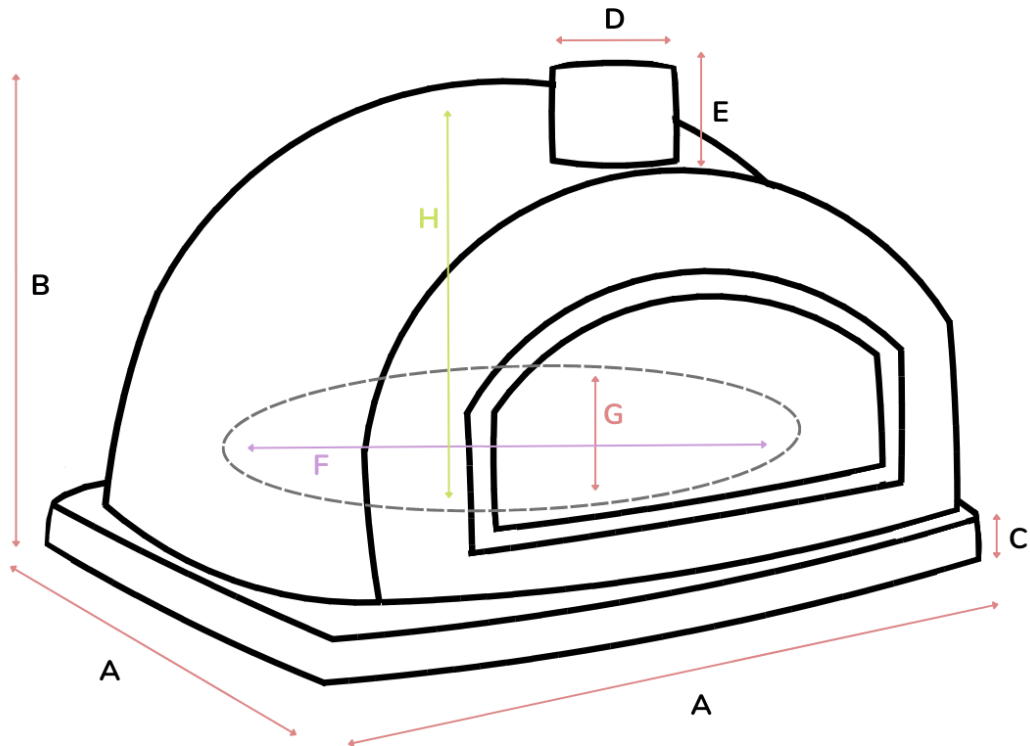

AUTHENTIC PIZZA OVENS

Pizzaioli Premium Brick Pizza Oven with Stone Finish

SKU: APO-PIZSTNPREM

Note: As these ovens are handmade, no two are exactly the same - the dimensions may not be exact but are close.

DIMENSIONS

- (A) External Width: 39"
- (A) External Depth: 39"
- (B) Oven Height: 26"
- (C) Concrete Base: 3.15"

- (D) Chimney Flue Width: 5.5"
- (E) Chimney Flue Height: 6"

- (F) Internal Width: 31-33"
- (G) Internal Depth: 31-33"
- (H) Internal Height: 15"

- (I) Door Width: 19.7"
- (J) Door Height: 10.6"

Overall Weight: ~1,600 lbs