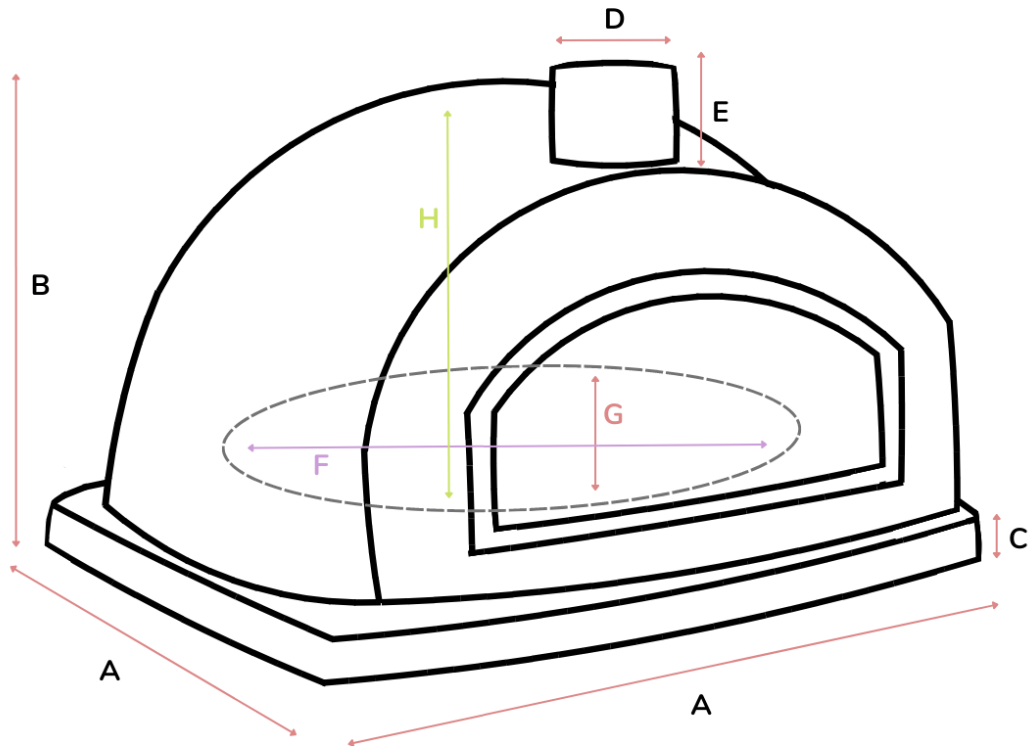

AUTHENTIC PIZZA OVENS

Pizzaioli Rustic Brick Wood Fired Pizza Oven

SKU: APO-RUSTPIZPREM

Note: As these ovens are handmade, no two are exactly the same - the dimensions may not be exact but are close.

DIMENSIONS

- (A) External Width: 43"
- (A) External Depth: 43"
- (B) Oven Height: 32"
- (C) Concrete Base: 3.15"
- (D) Chimney Flue Width: 5.5"
- (E) Chimney Flue Height: 6"
- (F) Internal Width: 31-33"
- (G) Internal Depth: 31-33"
- (H) Internal Height: 15"
- (I) Door Width: 19.7"
- (J) Door Height: 10.6"

Overall Weight: ~1,800 lbs