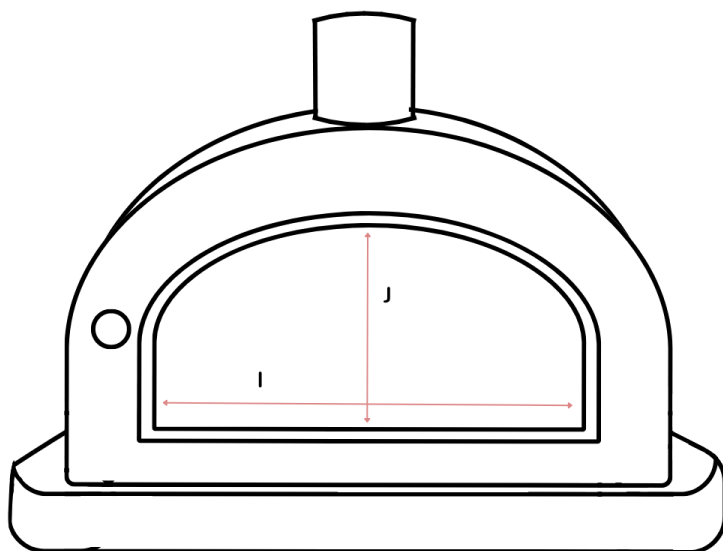

AUTHENTIC PIZZA OVENS

Pizzaioli Rustic Brick Wood Fired Pizza Oven

SKU: APO-RUSTPIZPREM

Note: As these ovens are handmade, no two are exactly the same - the dimensions may not be exact but are close.

DIMENSIONS

- (A) External Width: 43"
- (A) External Depth: 43"
- (B) Oven Height: 32"
- (C) Concrete Base: 3.15"
- (D) Chimney Flue Width: 5.5"
- (E) Chimney Flue Height: 6"
- (F) Internal Width: 31-33"
- (G) Internal Depth: 31-33"
- (H) Internal Height: 15"
- (I) Door Width: 19.7"
- (J) Door Height: 10.6"

Overall Weight: ~1,800 lbs