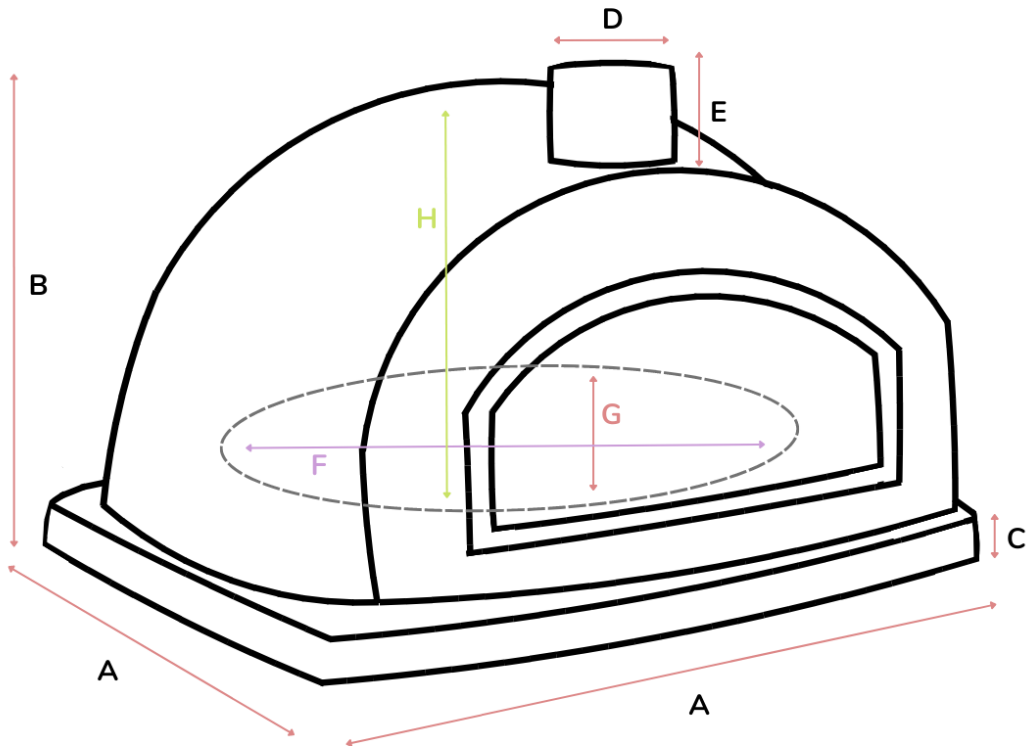

Note: As these ovens are handmade, no two are exactly the same - the dimensions may not be exact but are close.

DIMENSIONS

- (A) External Width: 39"
- (A) External Depth: 39"
- (B) Oven Height: 26"
- (C) Concrete Base: 3.15"
- (D) Chimney Flue Width: 5.5"
- (E) Chimney Flue Height: 6"
- (F) Internal Width: 31-33"
- (G) Internal Depth: 31-33"
- (H) Internal Height: 15"
- (H) Door Width: 19.7"
- (I) Door Height: 10.6"

Overall Weight: ~1,200 lbs