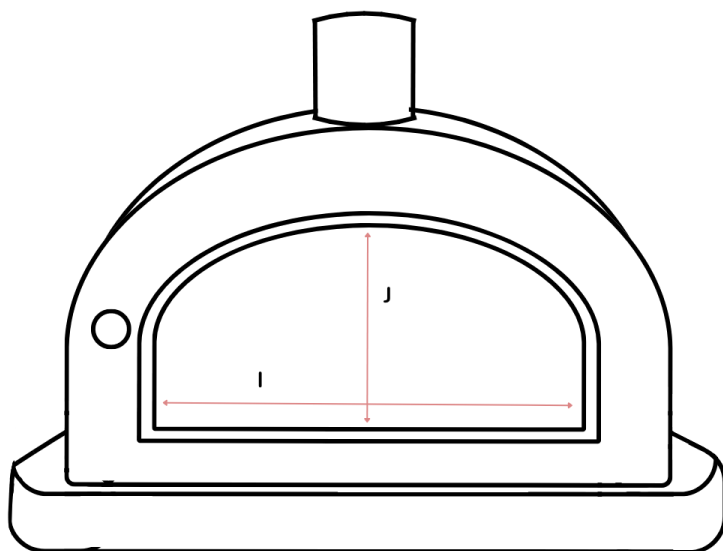

Note: As these ovens are handmade, no two are exactly the same - the dimensions may not be exact but are close.

DIMENSIONS

- (A) External Width: 39"
- (A) External Depth: 39"
- (B) Oven Height: 26"
- (C) Concrete Base: 3.15"
- (D) Chimney Flue Width: 5.5"
- (E) Chimney Flue Height: 6"
- (F) Internal Width: 31-33"
- (G) Internal Depth: 31-33"
- (H) Internal Height: 15"
- (H) Door Width: 19.7"
- (I) Door Height: 10.6"

Overall Weight: ~1,200 lbs