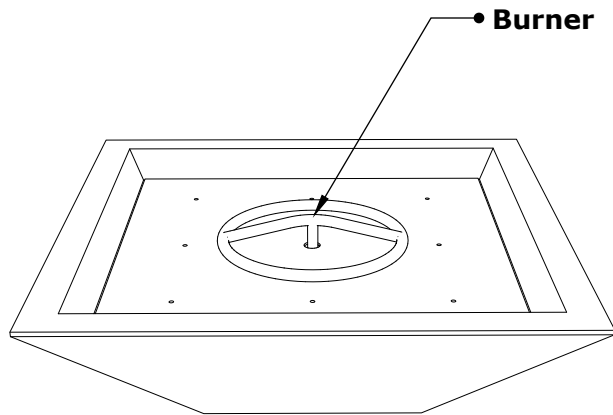

MAYA FIRE BOWL- WOOD GRAIN

ISOMETRIC VIEW

TOP VIEW

Drain Holes

Fire Pan

RIGHT SIDE VIEW

FRONT SIDE VIEW

SKU	A	B	C	D	E	BTU
OPT-24SWGFO	24"	10.5"	13"	2"	8"	45,000
OPT-24SWGFOE12V	24"	10.5"	13"	2"	8"	45,000
OPT-30SWGFO	30"	10.5"	13"	2"	8"	45,000
OPT-30SWGFOE12V	30"	10.5"	13"	2"	8"	45,000

Fire Pit Material: GFRC Wood Grain
 Pan Material: 304 Stainless Steel
 Burner Material: 304 Stainless Steel

Standard 2" Depth on all pans
12V ELECTRONIC IGNITION
 ANSI Z21.97-(2017) / CSA 2.41-(2017)

Match Lit Unit Includes: Pan, Burner, Gas Orifice, Gas Hoses, Key Valve, Key,
 12v Ignition Unit Includes: Pan, Burner, Gas Orifice, Gas Hoses, Key Valve, Key, Plug & Play Electronic Valve, Pilot Igniter.