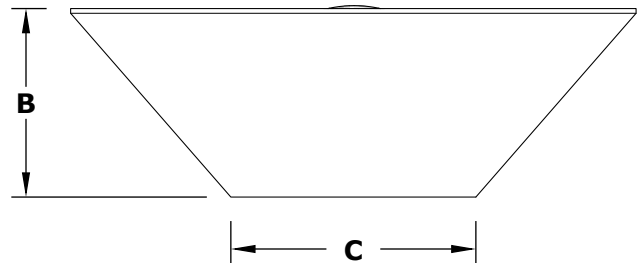

MAYA FIRE BOWL- WOOD GRAIN

ISOMETRIC VIEW

TOP VIEW

Drain Holes

Fire Pan

RIGHT SIDE VIEW

FRONT SIDE VIEW

SKU	A	B	C	D	E	BTU
OPT-24SWGFO	24"	10.5"	13"	2"	8"	45,000
OPT-24SWGFOE12V	24"	10.5"	13"	2"	8"	45,000
OPT-30SWGFO	30"	10.5"	13"	2"	8"	45,000
OPT-30SWGFOE12V	30"	10.5"	13"	2"	8"	45,000

Fire Pit Material: GFRC Wood Grain
 Pan Material: 304 Stainless Steel
 Burner Material: 304 Stainless Steel

Standard 2" Depth on all pans
12V ELECTRONIC IGNITION
 ANSI Z21.97-(2017) / CSA 2.41-(2017)

Match Lit Unit Includes: Pan, Burner, Gas Orifice, Gas Hoses, Key Valve, Key,
 12v Ignition Unit Includes: Pan, Burner, Gas Orifice, Gas Hoses, Key Valve, Key, Plug & Play Electronic Valve, Pilot Igniter.