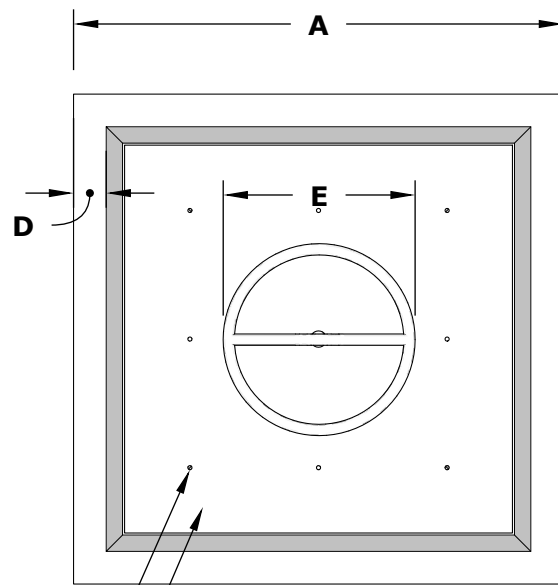

MAYA FIRE BOWL- WOOD GRAIN

ISOMETRIC VIEW

TOP VIEW

Drain Holes

Fire Pan

RIGHT SIDE VIEW

FRONT SIDE VIEW

SKU	A	B	C	D	E	BTU
OPT-24SWGFO	24"	10.5"	13"	2"	8"	45,000
OPT-24SWGFOE12V	24"	10.5"	13"	2"	8"	45,000
OPT-30SWGFO	30"	10.5"	13"	2"	8"	45,000
OPT-30SWGFOE12V	30"	10.5"	13"	2"	8"	45,000

Fire Pit Material: GFRC Wood Grain
 Pan Material: 304 Stainless Steel
 Burner Material: 304 Stainless Steel

Standard 2" Depth on all pans
12V ELECTRONIC IGNITION
 ANSI Z21.97-(2017) / CSA 2.41-(2017)

Match Lit Unit Includes: Pan, Burner, Gas Orifice, Gas Hoses, Key Valve, Key,
 12v Ignition Unit Includes: Pan, Burner, Gas Orifice, Gas Hoses, Key Valve, Key, Plug & Play Electronic Valve, Pilot Igniter.