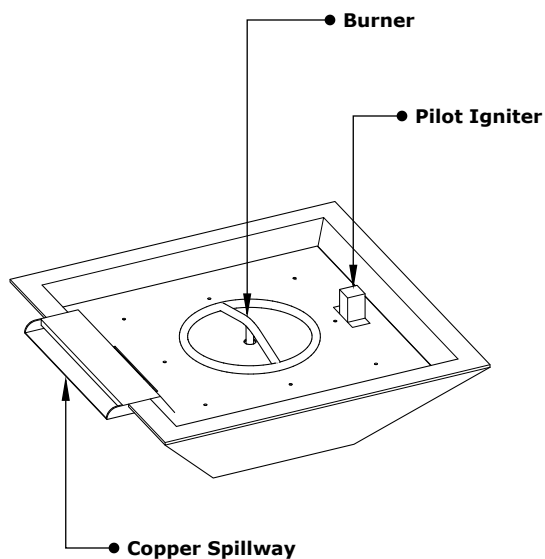

# MAYA FIRE & WIDE SPILL WATER BOWL

WOOD GRAIN

**ISOMETRIC VIEW**

**TOP VIEW**

**RIGHT SIDE VIEW**

**BACK SIDE VIEW**

PART NUMBER	A	B	C	D	E	GPM	BTU
OPT-24SWGFW	24"	13"	10.5	8"	12"	15	45,000
OPT-24SWGFE12V	24"	13"	10.5	8"	12"	15	45,000
OPT-30SWGFW	30"	13"	10.5	8"	16"	15	45,000
OPT-30SWGFE12V	30"	13"	10.5	8"	16"	15	45,000

Fire Pit Material: GFRC Concrete  
 Pan Material: 304 Stainless Steel  
 Burner Material: 304 Stainless Steel  
 Standard 2" Depth on all pans  
**12V ELECTRONIC IGNITION**  
 ANSI Z21.97-(2017) / CSA 2.41-(2017)

Match Lit Unit Includes: Pan, Burner, Gas Orifice, Gas Hoses, Key Valve, Key,  
 12v Ignition Unit Includes: Pan, Burner, Gas Orifice, Gas Hoses, Key Valve, Key, Plug & Play Electronic Valve, Pilot Igniter.