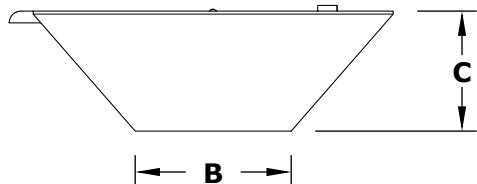

# MAYA FIRE & WIDE SPILL WATER BOWL

WOOD GRAIN

**ISOMETRIC VIEW**

**TOP VIEW**

**RIGHT SIDE VIEW**

**BACK SIDE VIEW**

PART NUMBER	A	B	C	D	E	GPM	BTU
OPT-24SWGFW	24"	13"	10.5	8"	12"	15	45,000
OPT-24SWGFE12V	24"	13"	10.5	8"	12"	15	45,000
OPT-30SWGFW	30"	13"	10.5	8"	16"	15	45,000
OPT-30SWGFE12V	30"	13"	10.5	8"	16"	15	45,000

Fire Pit Material: GFRC Concrete  
 Pan Material: 304 Stainless Steel  
 Burner Material: 304 Stainless Steel  
 Standard 2" Depth on all pans  
**12V ELECTRONIC IGNITION**  
 ANSI Z21.97-(2017) / CSA 2.41-(2017)