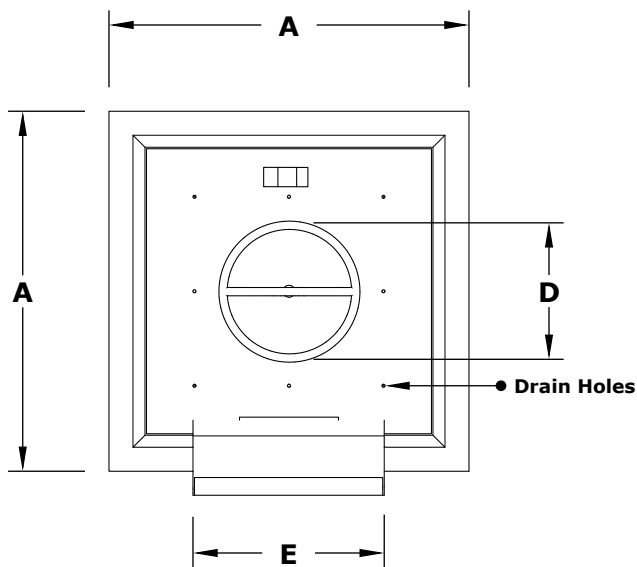

# MAYA FIRE & WIDE SPILL WATER BOWL

WOOD GRAIN

**ISOMETRIC VIEW**

**TOP VIEW**

**RIGHT SIDE VIEW**

**BACK SIDE VIEW**

PART NUMBER	A	B	C	D	E	GPM	BTU
OPT-24SWGFW	24"	13"	10.5	8"	12"	15	45,000
OPT-24SWGFE12V	24"	13"	10.5	8"	12"	15	45,000
OPT-30SWGFW	30"	13"	10.5	8"	16"	15	45,000
OPT-30SWGFE12V	30"	13"	10.5	8"	16"	15	45,000

Fire Pit Material: GFRC Concrete  
 Pan Material: 304 Stainless Steel  
 Burner Material: 304 Stainless Steel  
 Standard 2" Depth on all pans  
**12V ELECTRONIC IGNITION**  
 ANSI Z21.97-(2017) / CSA 2.41-(2017)

Match Lit Unit Includes: Pan, Burner, Gas Orifice, Gas Hoses, Key Valve, Key,  
 12v Ignition Unit Includes: Pan, Burner, Gas Orifice, Gas Hoses, Key Valve, Key, Plug & Play Electronic Valve, Pilot Igniter.