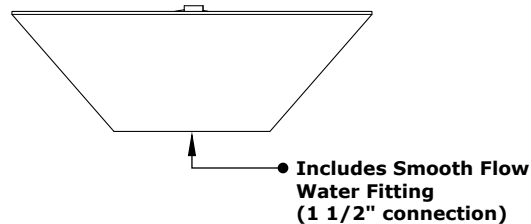

# MAYA FIRE & WIDE SPILL WATER BOWL

WOOD GRAIN

**ISOMETRIC VIEW**

**TOP VIEW**

**RIGHT SIDE VIEW**

**BACK SIDE VIEW**

PART NUMBER	A	B	C	D	E	GPM	BTU
OPT-24SWGFW	24"	13"	10.5	8"	12"	15	45,000
OPT-24SWGFE12V	24"	13"	10.5	8"	12"	15	45,000
OPT-30SWGFW	30"	13"	10.5	8"	16"	15	45,000
OPT-30SWGFE12V	30"	13"	10.5	8"	16"	15	45,000

Fire Pit Material: GFRC Concrete  
 Pan Material: 304 Stainless Steel  
 Burner Material: 304 Stainless Steel  
 Standard 2" Depth on all pans  
**12V ELECTRONIC IGNITION**  
 ANSI Z21.97-(2017) / CSA 2.41-(2017)