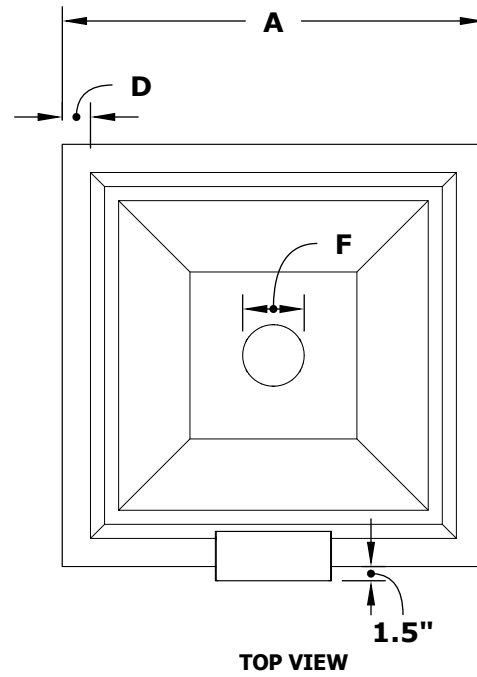

MAYA WATER BOWL- COPPER

ISOMETRIC VIEW

TOP VIEW

RIGHT SIDE VIEW

Smooth Flow Water Fitting (1 1/2" Connection)

SECTION CUT

FRONT SIDE VIEW

1 1/2" Inlet

SKU	A	B	C	D	E	F	GPM
OPT-24SCW	24"	10"	12"	2"	8"	3.5"	7-10
OPT-30SCW	30"	10"	15"	2"	8"	3.5"	7-10
OPT-36SCW	36"	10"	18"	2"	10"	3.5"	7-10

Bowl Material: Copper
Finish: Smooth Finish
Includes: Bowl, Copper Scupper, Water Fitting