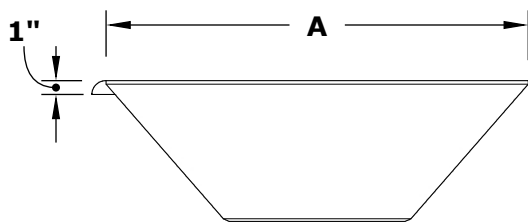

MAYA WATER BOWL- COPPER

ISOMETRIC VIEW

TOP VIEW

RIGHT SIDE VIEW

Smooth Flow Water Fitting (1 1/2" Connection)

SECTION CUT

FRONT SIDE VIEW

1 1/2" Inlet

SKU	A	B	C	D	E	F	GPM
OPT-24SCW	24"	10"	12"	2"	8"	3.5"	7-10
OPT-30SCW	30"	10"	15"	2"	8"	3.5"	7-10
OPT-36SCW	36"	10"	18"	2"	10"	3.5"	7-10

Bowl Material: Copper
Finish: Smooth Finish
Includes: Bowl, Copper Scupper, Water Fitting