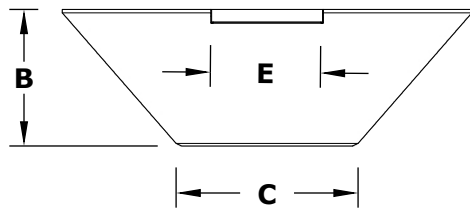

MAYA WATER BOWL- COPPER

ISOMETRIC VIEW

TOP VIEW

RIGHT SIDE VIEW

Smooth Flow Water Fitting (1 1/2" Connection)

SECTION CUT

FRONT SIDE VIEW

1 1/2" Inlet

SKU	A	B	C	D	E	F	GPM
OPT-24SCW	24"	10"	12"	2"	8"	3.5"	7-10
OPT-30SCW	30"	10"	15"	2"	8"	3.5"	7-10
OPT-36SCW	36"	10"	18"	2"	10"	3.5"	7-10

Bowl Material: Copper
Finish: Smooth Finish
Includes: Bowl, Copper Scupper, Water Fitting