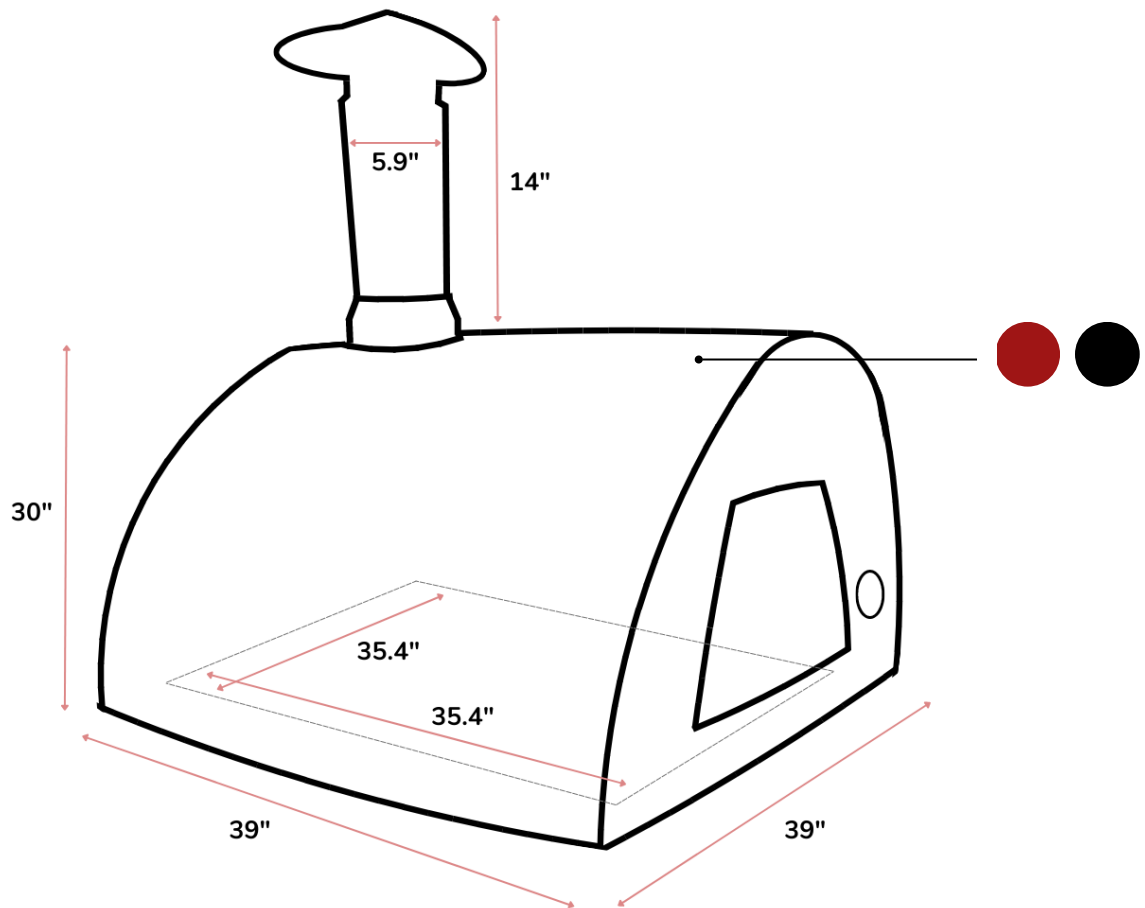

### DIMENSIONS

External Width: 39"

External Depth: 39"

Oven Height: 30"

Internal Width: 35.4"

Internal Depth: 35.4"

Chimney Width: 5.9"

Chimney Height: 14"

Door Width: 11" - 20"

Door Height: 11"

Overall Weight: ~400 lbs