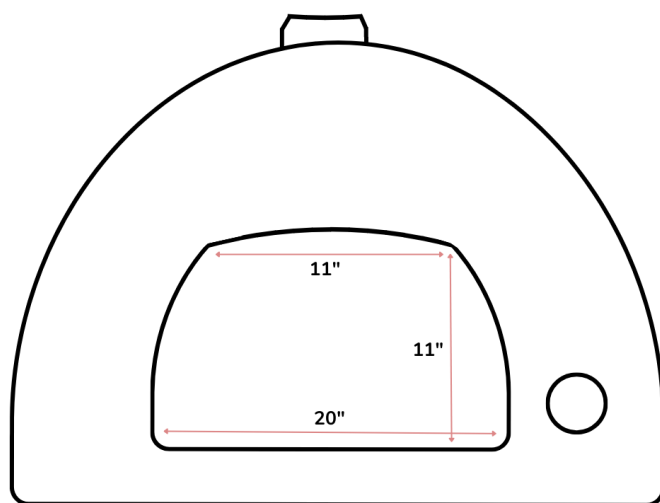

### DIMENSIONS

External Width: 39"

External Depth: 39"

Oven Height: 30"

Internal Width: 35.4"

Internal Depth: 35.4"

Chimney Width: 5.9"

Chimney Height: 14"

Door Width: 11" - 20"

Door Height: 11"

Overall Weight: ~400 lbs