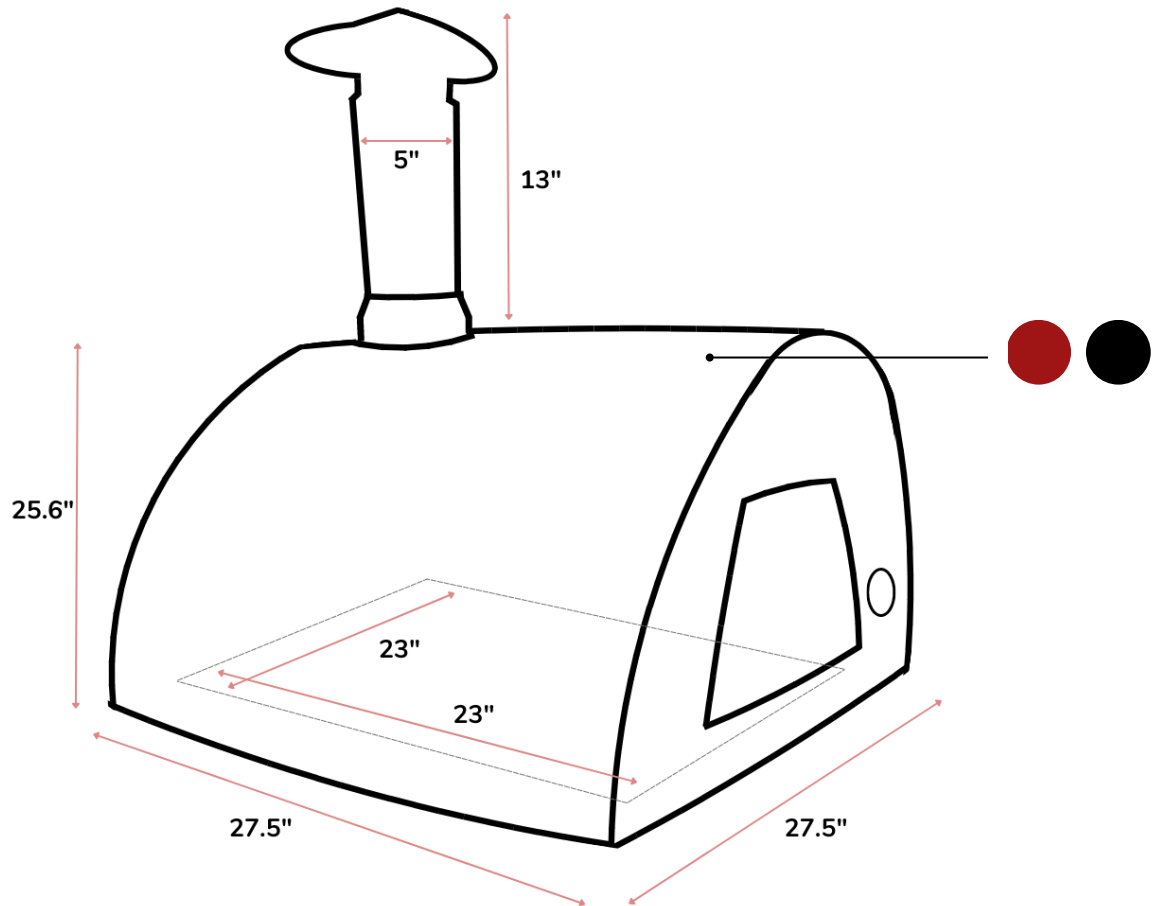

### DIMENSIONS

External Width: 27.5"

External Depth: 27.5"

Oven Height: 25.6"

Internal Width: 23"

Internal Depth: 23"

Chimney Width: 5"

Chimney Height: 13"

Door Width: 9" - 15.5"

Door Height: 9"

Overall Weight: ~200 lbs