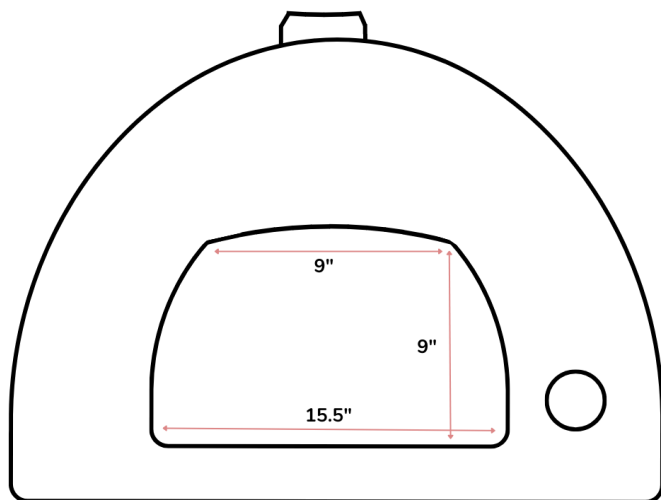

### DIMENSIONS

External Width: 27.5"

External Depth: 27.5"

Oven Height: 25.6"

Internal Width: 23"

Internal Depth: 23"

Chimney Width: 5"

Chimney Height: 13"

Door Width: 9" - 15.5"

Door Height: 9"

Overall Weight: ~200 lbs