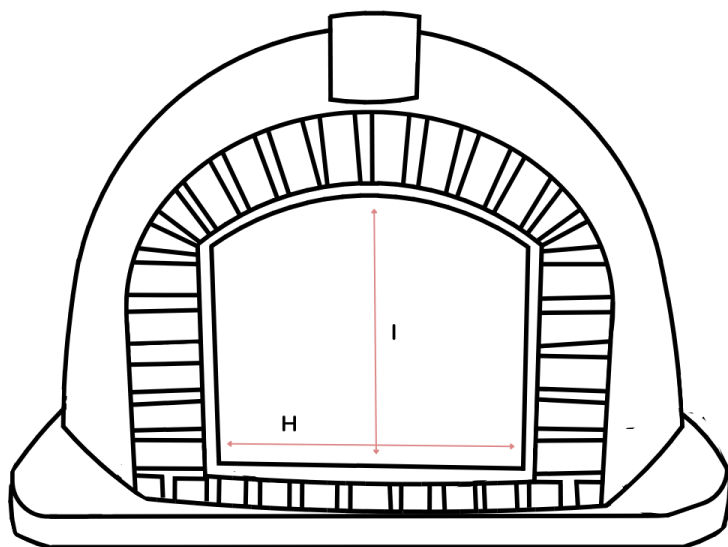

AUTHENTIC PIZZA OVENS

Lisboa Premium Brick Pizza Oven with Stone Finish

SKU: APO-LISSTNPREM

Note: As these ovens are handmade, no two are exactly the same - the dimensions may not be exact but are close.

DIMENSIONS

- (A) External Width: 39"
- (A) External Depth: 39"
- (B) Oven Height: 31"
- (C) Concrete Base: 3.15"

- (D) Chimney Flue Width: 5.5"
- (E) Chimney Flue Height: 6"

- (F) Internal Width: 31-33"
- (G) Internal Depth: 31-33"
- Internal Height: 19"

- (H) Door Width: 15.5"
- (I) Door Height: 12"

Overall Weight: ~1,600 lbs