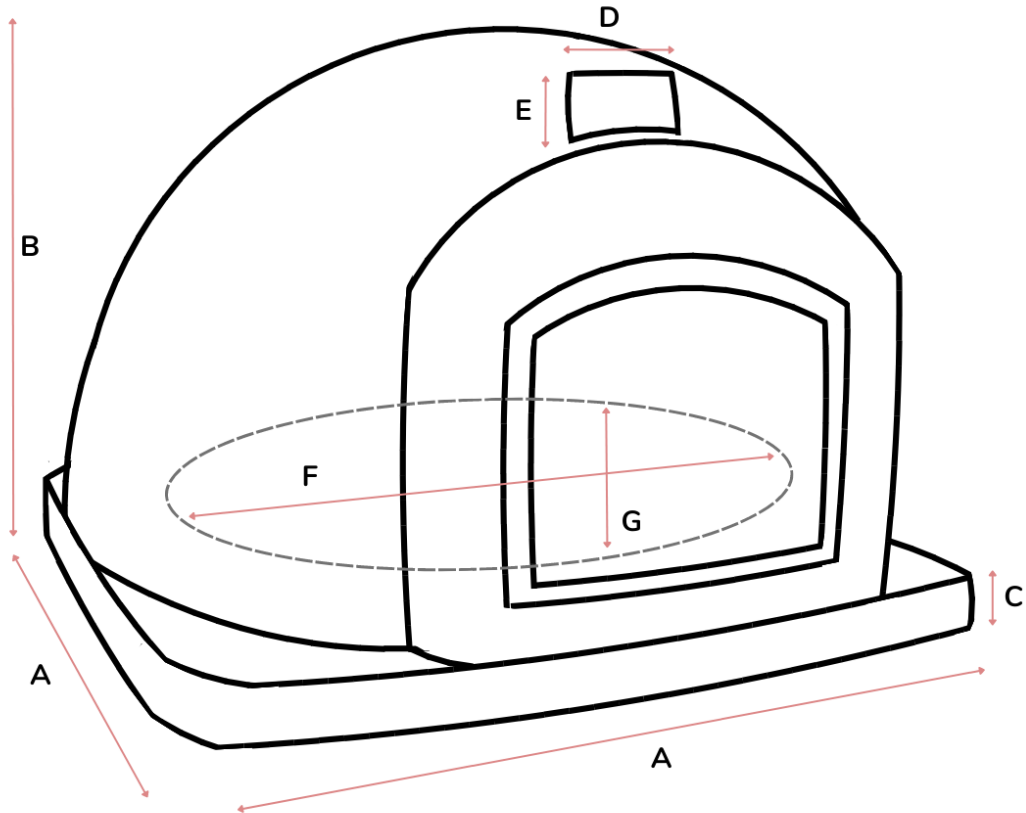

AUTHENTIC PIZZA OVENS

Lisboa Premium Brick Pizza Oven with Stone Finish

SKU: APO-LISSTNPREM

Note: As these ovens are handmade, no two are exactly the same - the dimensions may not be exact but are close.

DIMENSIONS

- (A) External Width: 39"
- (A) External Depth: 39"
- (B) Oven Height: 31"
- (C) Concrete Base: 3.15"

- (D) Chimney Flue Width: 5.5"
- (E) Chimney Flue Height: 6"

- (F) Internal Width: 31-33"
- (G) Internal Depth: 31-33"
- Internal Height: 19"

- (H) Door Width: 15.5"
- (I) Door Height: 12"

Overall Weight: ~1,600 lbs