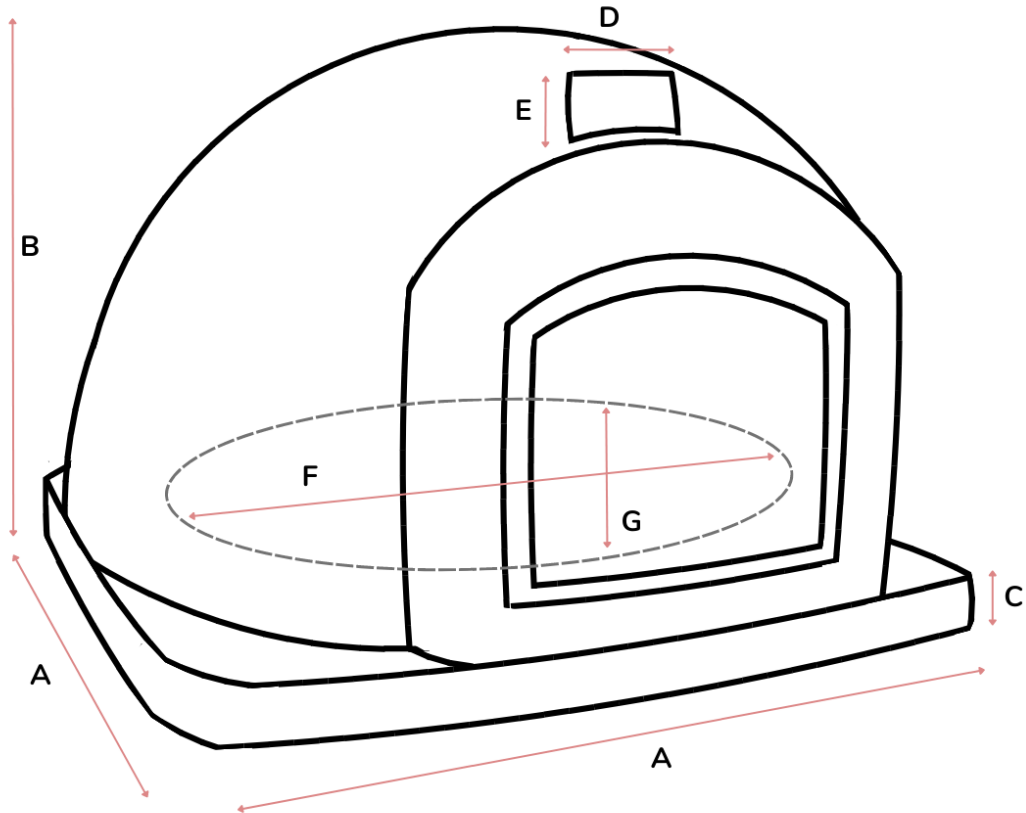

AUTHENTIC PIZZA OVENS

Lisboa Premium Rustic Brick Pizza Oven

SKU: APO-RUSTLISPREM

Note: As these ovens are handmade, no two are exactly the same - the dimensions may not be exact but are close.

DIMENSIONS

- (A) External Width: 43"
- (A) External Depth: 43"
- (B) Oven Height: 32"
- (C) Concrete Base: 3.15"
- (D) Chimney Flue Width: 5.5"
- (E) Chimney Flue Height: 6"
- (F) Internal Width: 31-33"
- (G) Internal Depth: 31-33"
- Internal Height: 19"
- (H) Door Width: 15.5"
- (I) Door Height: 12"

Overall Weight: ~1,800 lbs