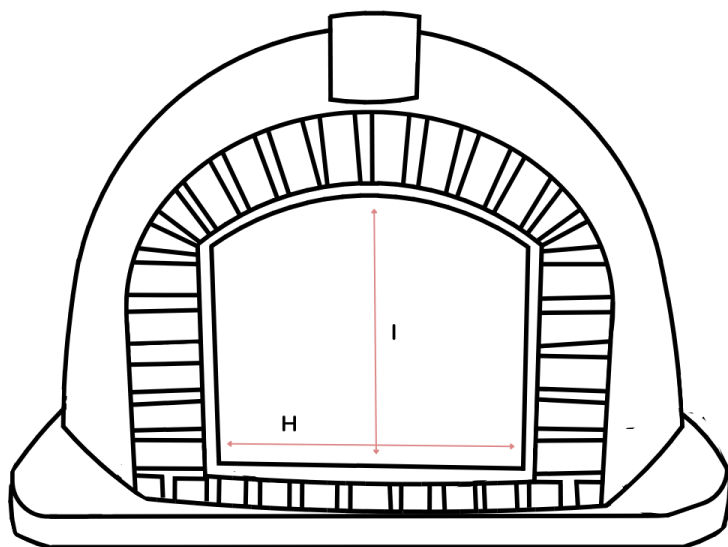

AUTHENTIC PIZZA OVENS

Lisboa Premium Rustic Brick Pizza Oven

SKU: APO-RUSTLISPREM

Note: As these ovens are handmade, no two are exactly the same - the dimensions may not be exact but are close.

DIMENSIONS

- (A) External Width: 43"
- (A) External Depth: 43"
- (B) Oven Height: 32"
- (C) Concrete Base: 3.15"
- (D) Chimney Flue Width: 5.5"
- (E) Chimney Flue Height: 6"
- (F) Internal Width: 31-33"
- (G) Internal Depth: 31-33"
- Internal Height: 19"
- (H) Door Width: 15.5"
- (I) Door Height: 12"

Overall Weight: ~1,800 lbs