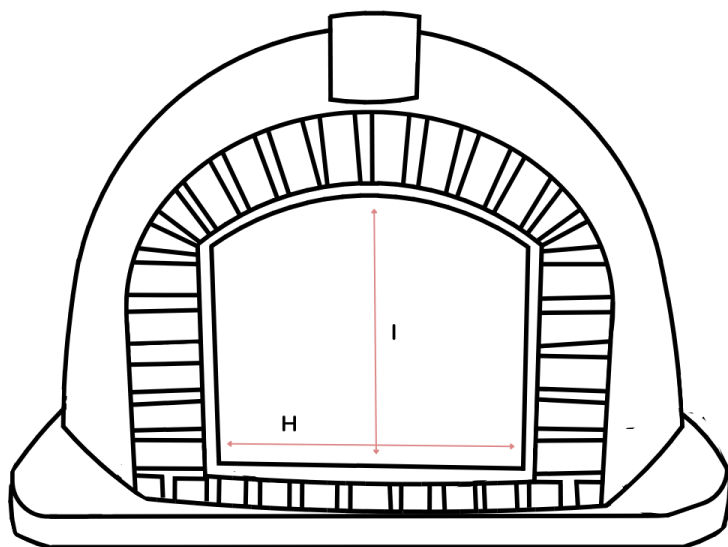

AUTHENTIC PIZZA OVENS

Lisboa, Lume Alto, Ventura Premium Brick Pizza Oven

SKU: APO-LISPREM / APO-LIS-CUSTOM / APO-LISSAPREM / APO-LISRAPREM
APO-LUMEALTO / APO-VENTPREMR / APO-VENTPREMB

Note: As these ovens are handmade, no two are exactly the same - the dimensions may not be exact but are close.

DIMENSIONS

- (A) External Width: 39"
- (A) External Depth: 39"
- (B) Oven Height: 31"
- (C) Concrete Base: 3.15"

- (D) Chimney Flue Width: 5.5"
- (E) Chimney Flue Height: 6"

- (F) Internal Width: 31-33"
- (G) Internal Depth: 31-33"
- Internal Height: 19"

- (H) Door Width: 15.5"
- (I) Door Height: 12"

Overall Weight: ~1,200 lbs