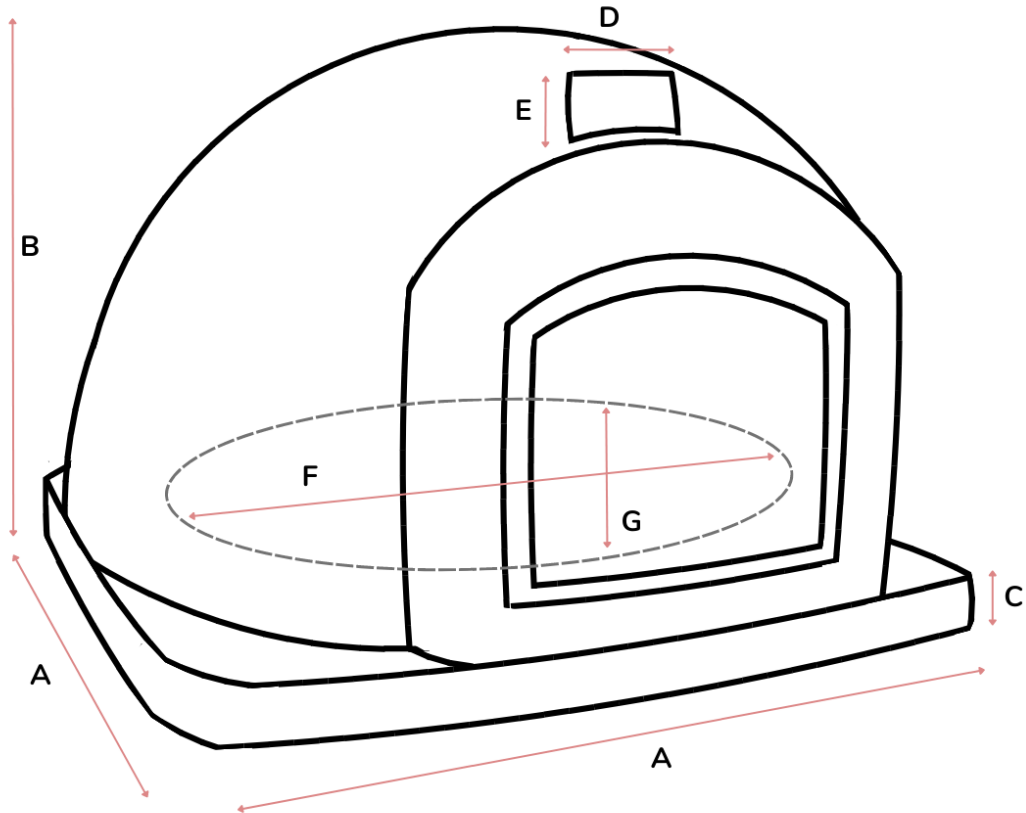

AUTHENTIC PIZZA OVENS

Lisboa, Lume Alto, Ventura Premium Brick Pizza Oven

SKU: APO-LISPREM / APO-LIS-CUSTOM / APO-LISSAPREM / APO-LISRAPREM
APO-LUMEALTO / APO-VENTPREMR / APO-VENTPREMB

Note: As these ovens are handmade, no two are exactly the same - the dimensions may not be exact but are close.

DIMENSIONS

- (A) External Width: 39"
- (A) External Depth: 39"
- (B) Oven Height: 31"
- (C) Concrete Base: 3.15"

- (D) Chimney Flue Width: 5.5"
- (E) Chimney Flue Height: 6"

- (F) Internal Width: 31-33"
- (G) Internal Depth: 31-33"
- Internal Height: 19"

- (H) Door Width: 15.5"
- (I) Door Height: 12"

Overall Weight: ~1,200 lbs