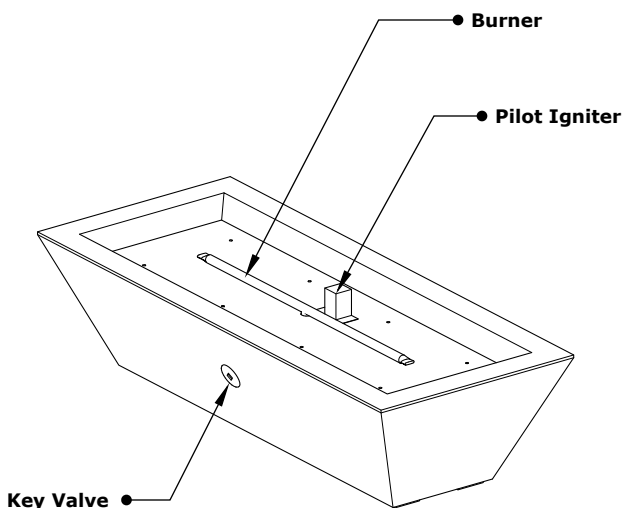

# LINEAR MAYA COPPER FIRE BOWL

**ISOMETRIC VIEW**

**TOP VIEW**

**RIGHT SIDE VIEW**

**FRONT SIDE VIEW**

SKU	A	B	C	D	E	F	GPM
OPT-4820MCFO	48"	20"	12"	38"	10"	36"	65,000
OPT-4820MCFOE12V	48"	20"	12"	38"	10"	36"	65,000
OPT-6020MCFO	60"	20"	12"	50"	10"	42"	65,000
OPT-6020MCFOE12V	60"	20"	12"	50"	10"	42"	65,000
OPT-7220MCFO	72"	20"	12"	62"	10"	54"	65,000
OPT-7220MCFOE12V	72"	20"	12"	62"	10"	54"	65,000

Fire Bowl Material: Copper  
 Pan Material: 304 Stainless Steel  
 Burner Material: 304 Stainless Steel  
 Standard 2" Depth on all pans  
**12V ELECTRONIC IGNITION**  
 ANSI Z21.97-(2017) / CSA 2.41-(2017)

Match Lit Unit Includes: Pan, Burner, Gas Orifice, Gas Hoses, Key Valve, Key,  
 12v Ignition Unit Includes: Pan, Burner, Gas Orifice, Gas Hoses, Key Valve, Key, Plug & Play Electronic Valve, Pilot Igniter.