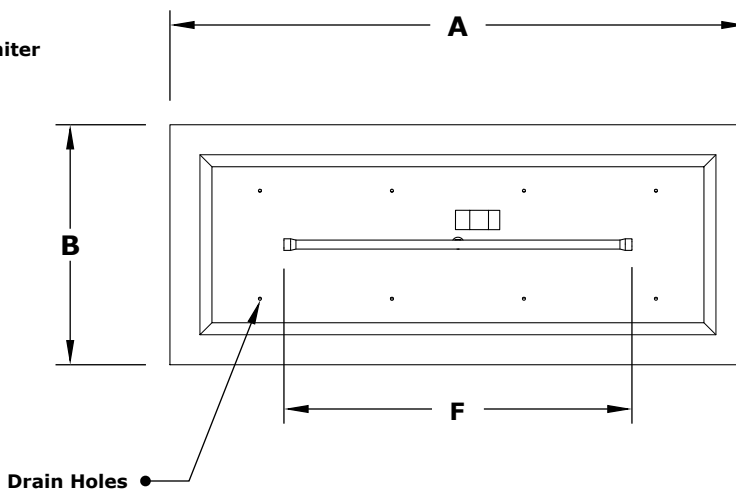

# LINEAR MAYA COPPER FIRE BOWL

**ISOMETRIC VIEW**

**TOP VIEW**

**RIGHT SIDE VIEW**

**FRONT SIDE VIEW**

SKU	A	B	C	D	E	F	GPM
OPT-4820MCFO	48"	20"	12"	38"	10"	36"	65,000
OPT-4820MCFOE12V	48"	20"	12"	38"	10"	36"	65,000
OPT-6020MCFO	60"	20"	12"	50"	10"	42"	65,000
OPT-6020MCFOE12V	60"	20"	12"	50"	10"	42"	65,000
OPT-7220MCFO	72"	20"	12"	62"	10"	54"	65,000
OPT-7220MCFOE12V	72"	20"	12"	62"	10"	54"	65,000

Fire Bowl Material: Copper  
 Pan Material: 304 Stainless Steel  
 Burner Material: 304 Stainless Steel  
 Standard 2" Depth on all pans  
**12V ELECTRONIC IGNITION**  
 ANSI Z21.97-(2017) / CSA 2.41-(2017)

Match Lit Unit Includes: Pan, Burner, Gas Orifice, Gas Hoses, Key Valve, Key,  
 12v Ignition Unit Includes: Pan, Burner, Gas Orifice, Gas Hoses, Key Valve, Key, Plug & Play Electronic Valve, Pilot Igniter.