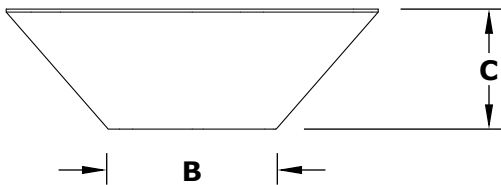

CAZO PLANTER BOWL
GFRC CONCRETE

ISOMETRIC VIEW

TOP VIEW

RIGHT SIDE VIEW

FRONT SIDE VIEW

PART NUMBER	A	B	C
OPT-24RP	24"	9"	9"
OPT-31RP	31"	10"	10"
OPT-36RP	36"	14"	12"
OPT-48RP	48"	20"	16"

Bowl Material: GFRC Concrete