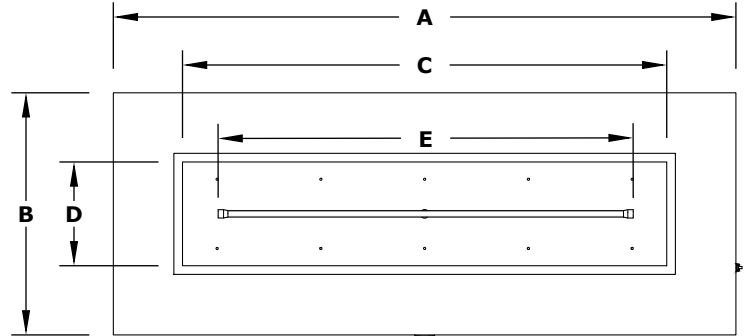

CATALINA FIRE PIT - GFRC WOOD GRAIN

ISOMETRIC VIEW

TOP VIEW

SKU	A	B	C	D	E	F	BTU
OPT-CTL48	48"	28"	30"	10"	24"	24"	65,000
OPT-CTL60	60"	36"	42"	12"	36"	24"	65,000
OPT-CTL72	72"	36"	54"	12"	48"	24"	65,000
OPT-CTL84	84"	36"	66"	12"	60"	24"	65,000
OPT-CTL96	96"	36"	78"	12"	72"	24"	65,000
OPT-CTL108	108"	36"	90"	12"	84"	24"	65,000
OPT-CTL120	120"	36"	102"	12"	96"	24"	65,000

Fire Pit Material: GFRC Concrete
Finish: Wood Grain Concrete
Pan Material: 304 Stainless Steel
Burner Material: 304 Stainless Steel
Ignition Type: Match Lit Ignition

Standard 1" Flange on all pans
Standard 2" Depth on all pans

110V ELECTRONIC IGNITION
ANSI Z21.97-(2017) / CSA 2.41-(2017)

Includes: Pan, Burner, Key Valve, Whistle Free Hoses, Black Lava Rock.