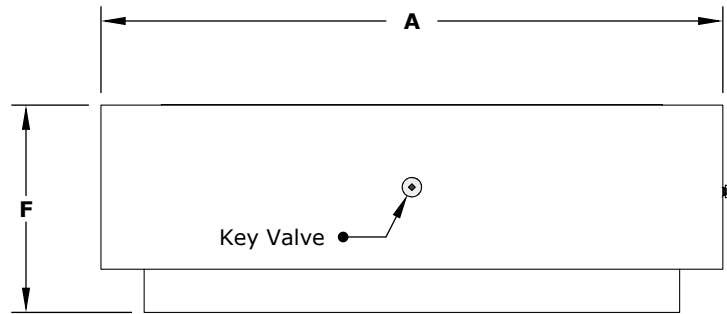

CANVAS COVERS

PROTECT YOUR FIRE PIT WITH A
DURABLE & LONG-LASTING COVER

CATALINA FIRE PIT - GFRC WOOD GRAIN

ISOMETRIC VIEW

TOP VIEW

RIGHT SIDE VIEW

FRONT SIDE VIEW

SKU	A	B	C	D	E	F	BTU
OPT-CTL48	48"	28"	30"	10"	24"	24"	65,000
OPT-CTL60	60"	36"	42"	12"	36"	24"	65,000
OPT-CTL72	72"	36"	54"	12"	48"	24"	65,000
OPT-CTL84	84"	36"	66"	12"	60"	24"	65,000
OPT-CTL96	96"	36"	78"	12"	72"	24"	65,000
OPT-CTL108	108"	36"	90"	12"	84"	24"	65,000
OPT-CTL120	120"	36"	102"	12"	96"	24"	65,000