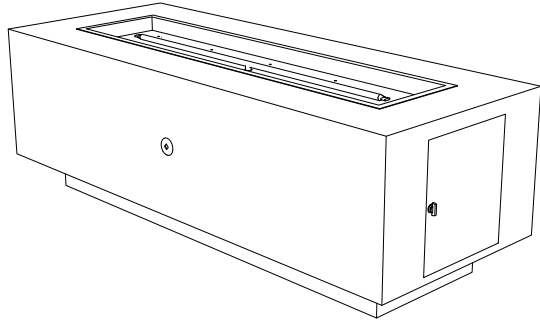

CATALINA FIRE PIT - GFRC WOOD GRAIN

ISOMETRIC VIEW