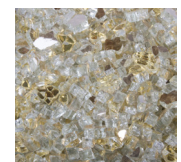

**Need a custom piece for your fire pit? TOP can make it!
Send your inquires to your local sales rep or to sales@theoutdoorplus.com**

Fire Media	
SKU	Product Description
OPT-701	1/2"- 1" Black Fire Glass 25 LBS.
OPT-706	1/2"- 1" Turquoise Fire Glass 25 LBS.
OPT-702	1/2"- 1" Blue Fire Glass 25 LBS.
OPT-708	1/2"- 1" Amber Fire Glass 25 LBS.
OPT-144BL	1/4" Black Reflective Fire Glass 25 LBS.
OPT-138C	1/4" Copper Reflective Fire Glass 25 LBS.
OPT-144GL	1/4" Gold Reflective Fire Glass 25 LBS.
OPT-144CB	1/4" Cobalt Reflective Fire Glass 25 LBS.
OPT-PL-50	2"-3" Polished Lava Rock 50 LBS.
OPT-150-50	1" Lava Rock Chunks 50 LBS.

AMBER FIRE GLASS

BLACK FIRE GLASS

COBALT FIRE GLASS

TURQUOISE FIRE GLASS

BLUE REFLECTIVE FIRE GLASS

COPPER REFLECTIVE FIRE GLASS

BLACK REFLECTIVE FIRE GLASS

GOLD REFLECTIVE FIRE GLASS