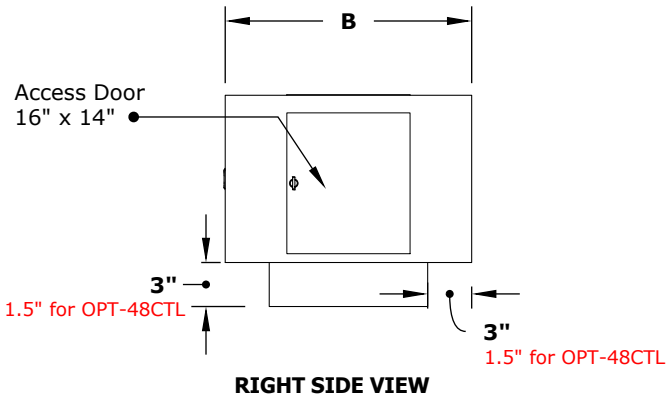

CANVAS COVERS

PROTECT YOUR FIRE PIT WITH A
DURABLE & LONG-LASTING COVER

CATALINA FIRE PIT - GFRC WOOD GRAIN

ISOMETRIC VIEW

TOP VIEW

RIGHT SIDE VIEW

FRONT SIDE VIEW

SKU	A	B	C	D	E	F	BTU
OPT-CTL48	48"	28"	30"	10"	24"	24"	65,000
OPT-CTL60	60"	36"	42"	12"	36"	24"	65,000
OPT-CTL72	72"	36"	54"	12"	48"	24"	65,000
OPT-CTL84	84"	36"	66"	12"	60"	24"	65,000
OPT-CTL96	96"	36"	78"	12"	72"	24"	65,000
OPT-CTL108	108"	36"	90"	12"	84"	24"	65,000
OPT-CTL120	120"	36"	102"	12"	96"	24"	65,000