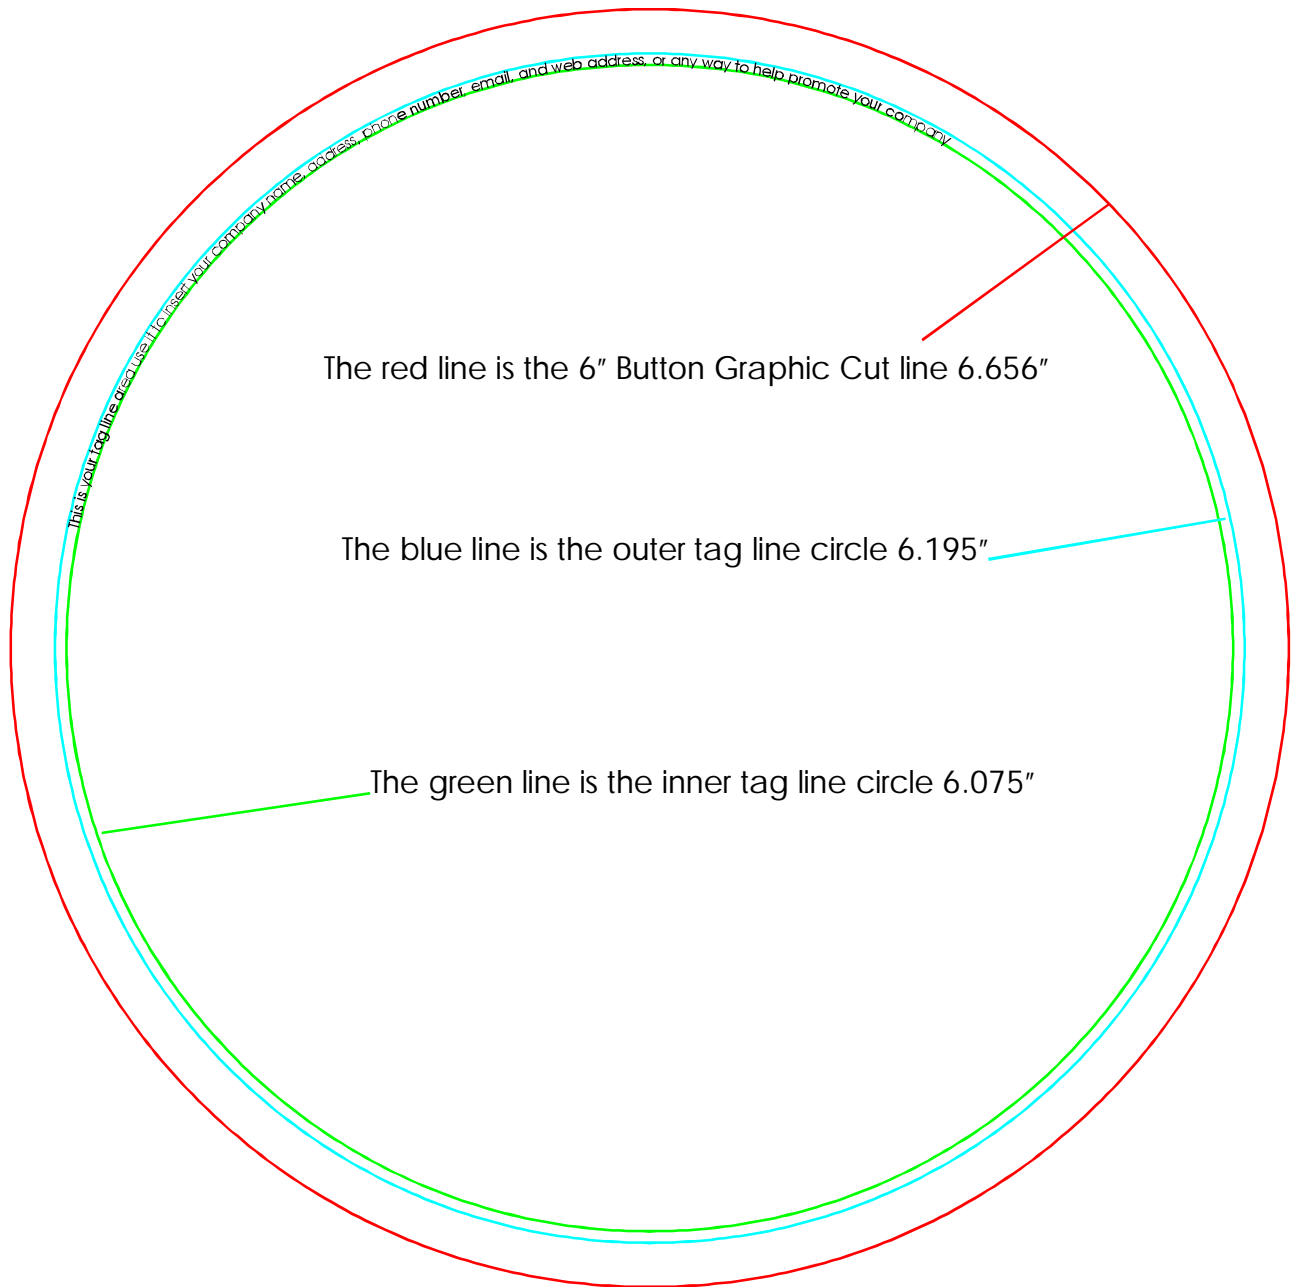

# 6" Button Tag line Layout

Tag line area 0.060"

Depending on the text you use, your font size can be from 5pt to 8pt. Adjust it as you wish to fit into the tag line area.