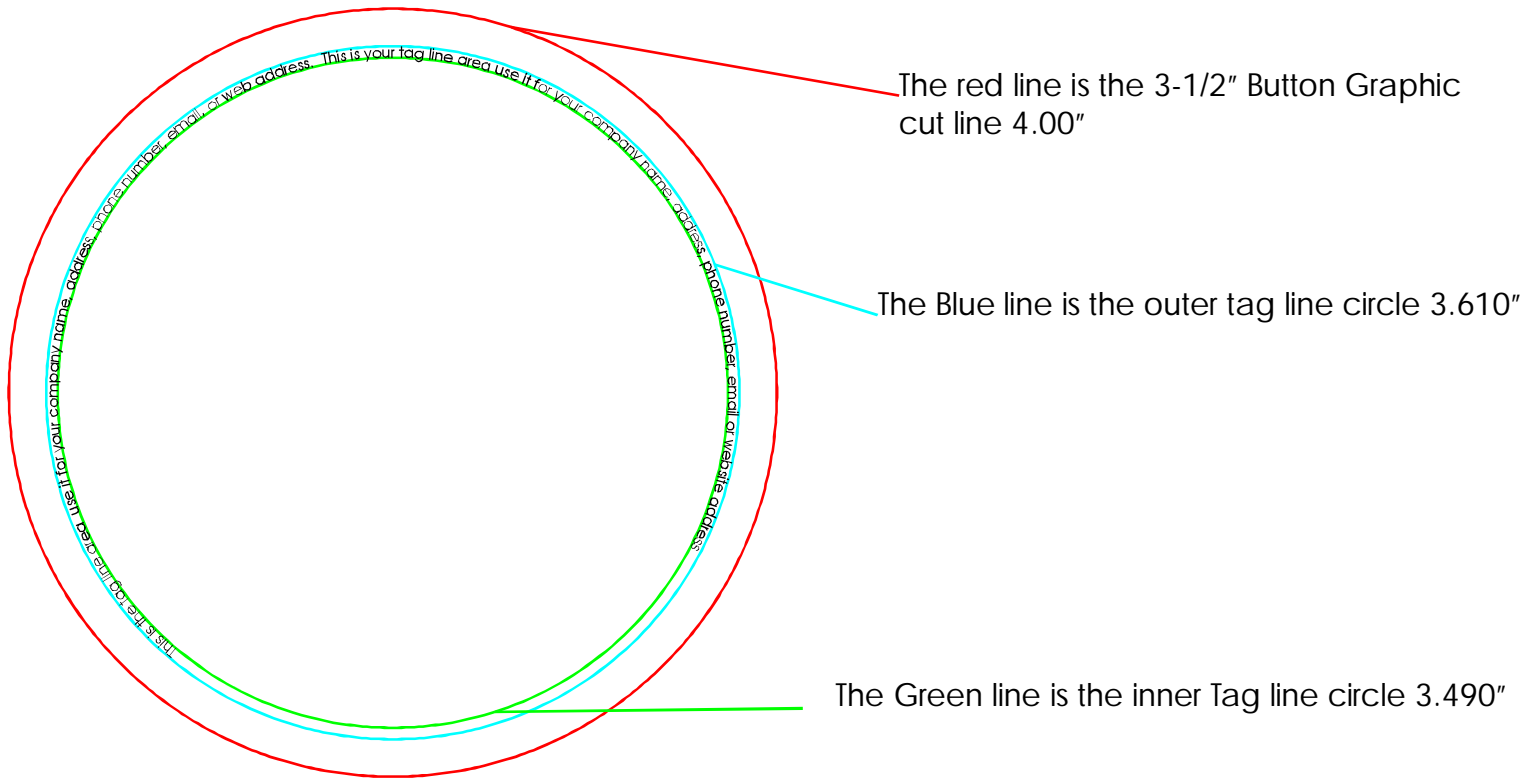

# 3-1/2" Button Tag line Layout

Tag line area 0.060"

Depending on the text you use, your font size can be from 5pt to 8pt. Adjust it as you wish to fit into the tag line area.