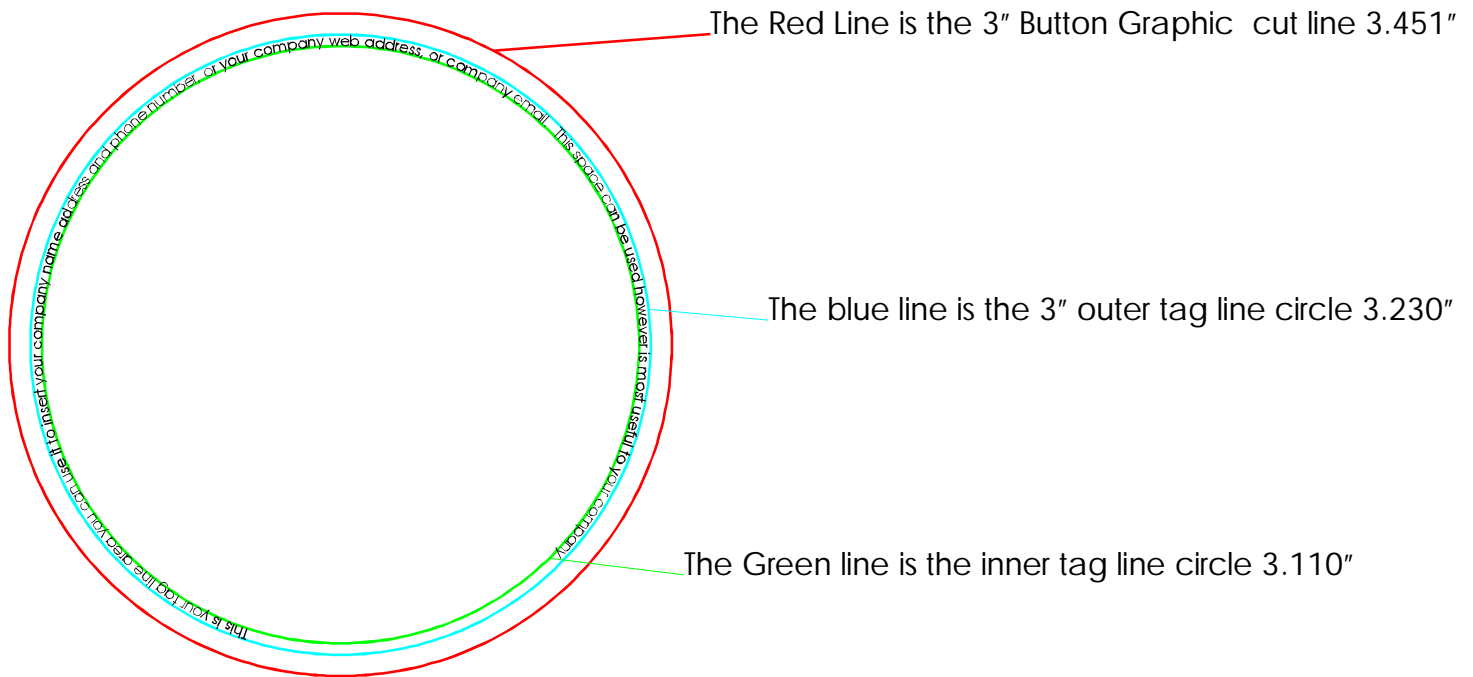

3" Button Tag line layout

Tag line area 0.060"

Depending on the font you use, your font size can be from 5 pt to 8 pt. Adjust it as you wish to fit into the tag line area.