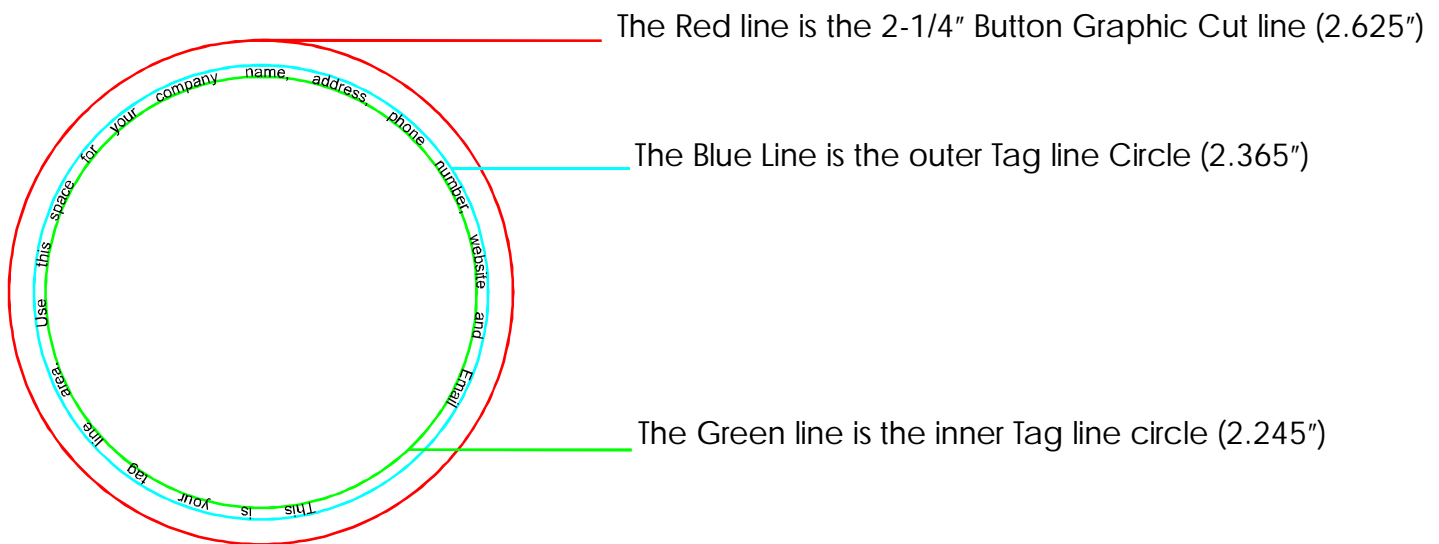

# 2-1/4" Button Tag Line Layout

Tag line Area 0.060"

Depending on the font you use, your font size can be from 5pt to 8pt. Adjust it as you wish to fit into the tag line area.

Double click on the text and backspace to delete. Replace with your own text