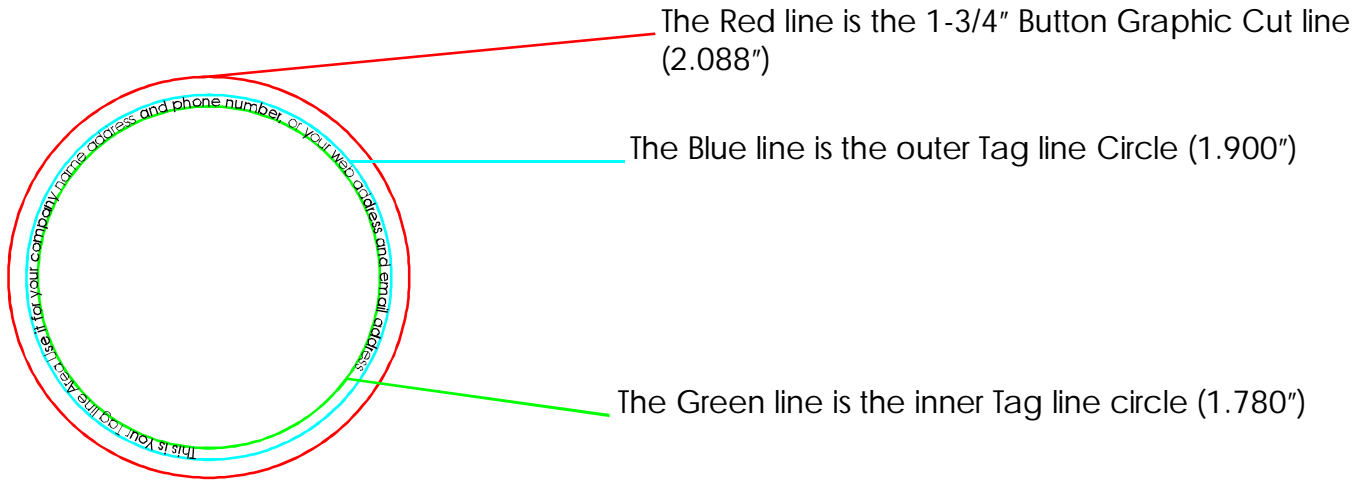

1-3/4" Button Tag line Layout

Tag line Area 0.060"

Depending on the text font you use, your font size can be from 5 pt to 8 pt. Adjust it as you wish to fit into the tag line area.