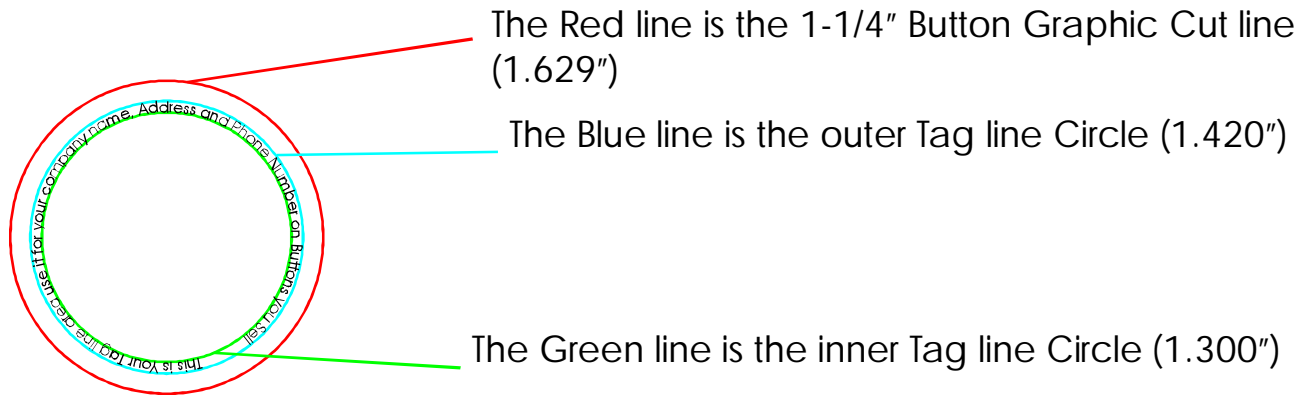

1-1/4" Button Tag Line Layout

Tag Line Are 0.060"

Depending on the text you use, your font size can be from 5pt to 8pt. Adjust it as you wish to fit into the tag line area.