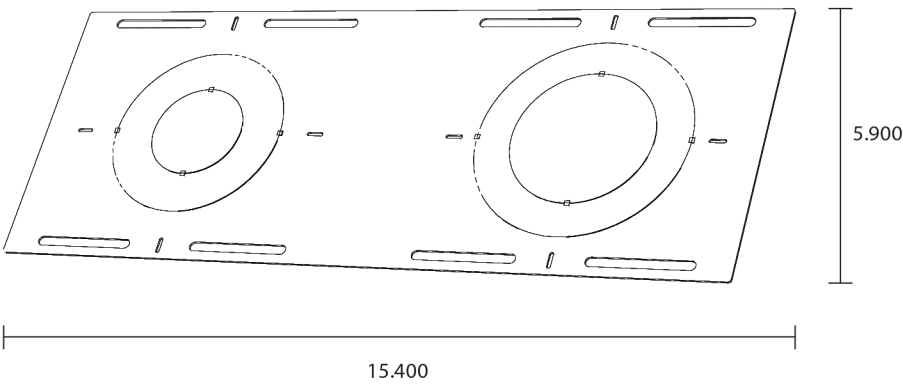

Multi-ferro

Multi size pre-mounting plate
Recessed LED Lighting

Features

General

Constructed of galvanized steel, this multi size opening new construction pre-mounting plate is used to mount numerous type of LED light fixtures

Mounting

The plate includes mounting holes and tracks. Visible direction indicators for accurate alignment

Opening sizes

- 4"
- 3.75"
- 2.75"

Compatible with these
Ovid lighting products