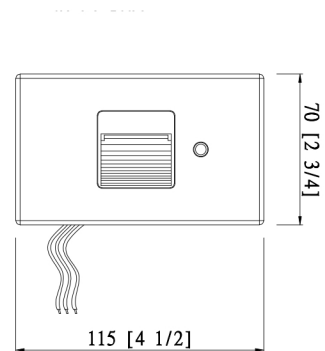

Intuitive LED lighting for general pathways and steps.

90+ CRI

Intuitive Light Control

Indoor/Outdoor

Die-Cast Aluminum

UPTO 25Lm

90 CRI

TRIM OPTIONS

Vertical or horizontal

With Frosted Acrylic Lens

(Horizontal or Vertical Mounting)