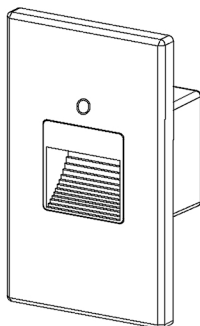

Vertical or horizontal

With Frosted Acrylic Lens

(Horizontal or Vertical Mounting)

## Features

- Energy saving photocell automatically turns unit on in the dark
- On/Off only
- Vertical or horizontal mounting
- Galvanized stamped steel housing
- Powder coated faceplate
- Housing: Single gang receptacle box (not included)
- Integrated LED board and driver

## Benefits

- The faceplate is much smaller to accommodate tighter spaces
- Lamp bracket is secured to standard single gang receptacle box by 2 screws
- Easy to install on a single gang receptacle box
- Type IC for direct contact with insulation
- Damp location rated
- Unique gradual on feature