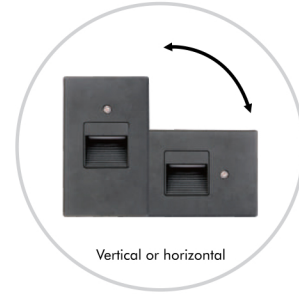

Vertical or horizontal

With Frosted Acrylic Lens

(Horizontal or Vertical Mounting)

## Features

- Energy saving photocell automatically turns unit on in the dark
- On/Off only
- Vertical or horizontal mounting
- Galvanized stamped steel housing
- Powder coated faceplate
- Housing: Single gang receptacle box (not included)
- Integrated LED board and driver

## Benefits

- The faceplate is much smaller to accommodate tighter spaces
- Lamp bracket is secured to standard single gang receptacle box by 2 screws
- Easy to install on a single gang receptacle box
- Type IC for direct contact with insulation
- Damp location rated
- Unique gradual on feature