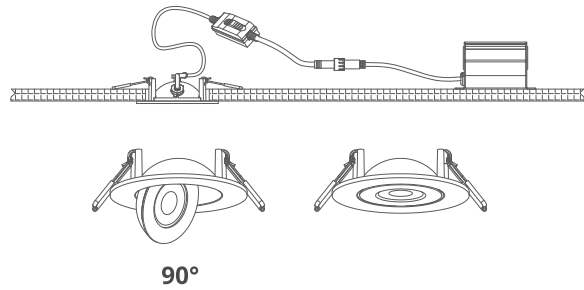

RECESSED LED FLOATING GIMBAL

**360° ROTATION
90° TILT ANGLE**

**IC RATED- NO CAN
OR ANY HOUSING REQUIRED**

**TRIAC
DIMMABLE DRIVER**

**AIR TIGHT
RATED**

This FLOATING GIMBAL will meet your every need with a powerful lumen output and the ability to shine your light on a 360 degree rotation and a 90° tilt angle. Ideal for sloped ceilings, wall washing, highlighting artwork, task or general lighting.

9W
700Lm

FLOATING GIMBAL LED

Size	Shape	Model	Input Voltage	Watts	Lumen	CRI	CCT's
4in	Round	SULMO4-ECO-5CCT 	120V	9W	700Lm	98	2,700K 3,000K 3,500K 4,000K 5,000K

WH = WHITE
BK = BLACK

ORDERING GUIDE

YY represents different color finish. Example: 2in floating gimbal, 5CCT selectable, white finish, LED-2-S5W-5CCTWH-FG

DIMENSIONS

CUTOUT 4 1/4" 108mm

INSTALLATION

ACCESSORIES

Multi-Ferro

Multi size pre-mounting plate
Recessed LED Lighting

Features

General:

Constructed of galvanized steel, this multi size opening new construction pre-mounting plate is used to mount numerous types of LED light fixtures

Mounting:

The plate includes mounting holes and tracks. Visible direction indicators for accurate alignment