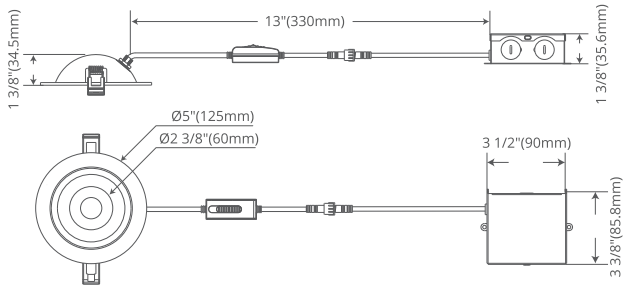

9W
700Lm

FLOATING GIMBAL LED

Size	Shape	Model	Input Voltage	Watts	Lumen	CRI	CCT's
4in	Round	SULMO4-ECO-5CCT 	120V	9W	700Lm	98	2,700K 3,000K 3,500K 4,000K 5,000K

WH = WHITE
BK = BLACK

ORDERING GUIDE

YY represents different color finish. Example: 2in floating gimbal, 5CCT selectable, white finish, LED-2-S5W-5CCTWH-FG

DIMENSIONS

CUTOUT 4 1/4" 108mm

INSTALLATION

ACCESSORIES

Multi-Ferro

Multi size pre-mounting plate
Recessed LED Lighting

Features

General:

Constructed of galvanized steel, this multi size opening new construction pre-mounting plate is used to mount numerous types of LED light fixtures

Mounting:

The plate includes mounting holes and tracks. Visible direction indicators for accurate alignment

Opening sizes:

- 4"
- 3.75"
- 2.75"