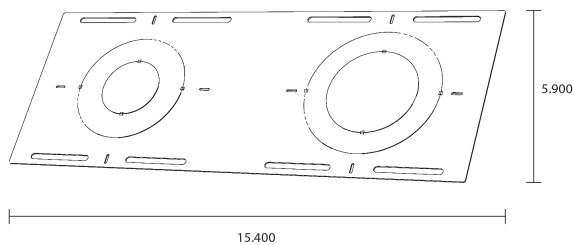

9W
700Lm

FLOATING GIMBAL LED

Size	Shape	Model	Input Voltage	Watts	Lumen	CRI	CCT's
4in	Round	SULMO4-ECO-5CCT 	120V	9W	700Lm	98	2,700K 3,000K 3,500K 4,000K 5,000K

WH = WHITE
BK = BLACK

ORDERING GUIDE

YY represents different color finish. Example: 2in floating gimbal, 5CCT selectable, white finish, LED-2-S5W-5CCTWH-FG

DIMENSIONS

CUTOUT 4 1/4" 108mm

INSTALLATION

ACCESSORIES

Multi-Ferro

Multi size pre-mounting plate
Recessed LED Lighting

Features

General:

Constructed of galvanized steel, this multi size opening new construction pre-mounting plate is used to mount numerous types of LED light fixtures

Mounting:

The plate includes mounting holes and tracks. Visible direction indicators for accurate alignment

Opening sizes:

- 4"
- 3.75"
- 2.75"