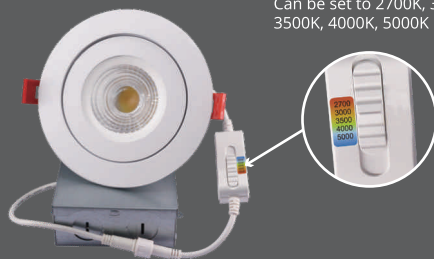

RECESSED LED FLOATING GIMBAL

**360° ROTATION
90° TILT ANGLE**

**IC RATED- NO CAN
OR ANY HOUSING REQUIRED**

**TRIAC
DIMMABLE DRIVER**

**AIR TIGHT
RATED**

This FLOATING GIMBAL will meet your every need with a powerful lumen output and the ability to shine your light on a 360 degree rotation and a 90° tilt angle. Ideal for sloped ceilings, wall washing, highlighting artwork, task or general lighting.

90° Tilt

Slide Switch Adjustable CCT
Can be set to 2700K, 3000K,
3500K, 4000K, 5000K

TRIM FINISH

White

Black

Rotation

Tilt

Multi-directional

9W
700Lm

FLOATING GIMBAL LED

Size	Shape	Model	Input Voltage	Watts	Lumen	CRI	CCT's
4in	Round	SULMO4-ECO-5CCT 	120V	9W	700Lm	98	2,700K 3,000K 3,500K 4,000K 5,000K

WH = WHITE
BK = BLACK

ORDERING GUIDE

YY represents different color finish. Example: 2in floating gimbal, 5CCT selectable, white finish, LED-2-S5W-5CCTWH-FG

Constructed of galvanized steel, this multi size opening new construction pre-mounting plate is used to mount numerous types of LED light fixtures

Mounting:

The plate includes mounting holes and tracks. Visible direction indicators for accurate alignment