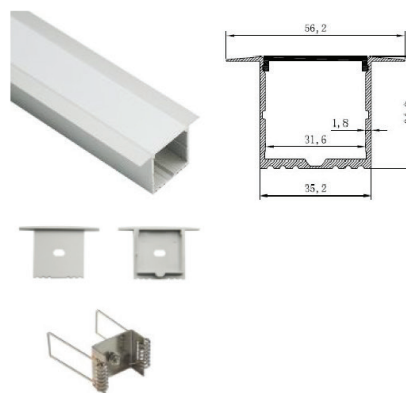

www.ovidlighting.com

90+ CRI

FABIA

LINEAR TRACK

Narrow Channel

Closet Bar Channel

Wide Channel

Features

- Aluminum insert available in two different width sizes
- Increases the lifetime of Fabia LED strip
- Aluminum increases heat dissipation
- Designed to give uniform light
- Available in 4 foot sections
- Linkable track
- Narrow 4 foot section provides 416 lumens per section
- Wide 4 foot section provides 832 lumens per section