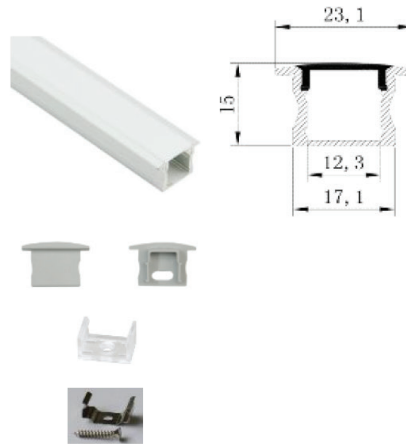

www.ovidlighting.com

90+ CRI

FABIA

LINEAR TRACK

Narrow Channel

Closet Bar Channel

Wide Channel

Features

- Aluminum insert available in two different width sizes
- Increases the lifetime of Fabia LED strip
- Aluminum increases heat dissipation
- Designed to give uniform light
- Available in 4 foot sections
- Linkable track
- Narrow 4 foot section provides 416 lumens per section
- Wide 4 foot section provides 832 lumens per section