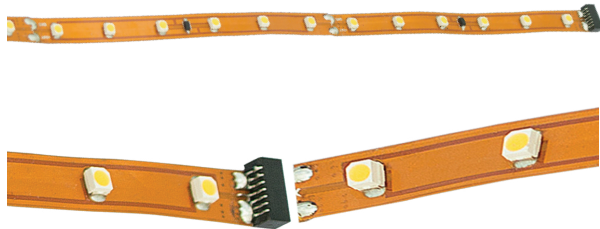

FABIA

LED Tape Light

24V	104	>90	50,000
Voltage	Lumens/Unit	CRI	Life(hours)

Features

- Highly flexible
- 12" sections
- Constant current driver every 4" (first and last LEDs will have the same output)
- Flexi3M High bond adhesive backing
- LEDs are cool to the touch
- Long life: 50,000 hours
- 90 CRI for near perfect colour rendering
- Kit includes 10' of tape
- 1.3W/12" section
- 120°viewing angle
- Operating temperature: -30°C - 40°C (-10°F - 105°F)
- Dimmable when used with a dimming driver (not included)
- cULus listed
- For indoor use (dry location)

Electrical

- LED tape light is offered with Plug-in or hardwire 24V driver (Optional)
- Linkable up to 30 units (39.6W Max.)
- Constant current strip, voltage drop effect on brightness is not significant within 30 units connection.
- 3-Year Warranty

Flexconnector

X-Connector

Splice Kit

Power Feed*

Driver Plug-In-60W*

Driver Hardwire-60W*

Ordering Guide

Type	Colour	Voltage	Current (mA)	Power (W/Unit)	Colour Temp	View Angle	Lumen (LM/Unit)	LED Qty (Pcs)	Accessories
FABIA-TAPE-4K	Cool white	24V DC	200	1.3	4000	120°	104	10	LED-ACC-XC + Coupling
FABIA-TAPE-3K	Warm white	24V DC	200	1.3	3000	120°	104	10	LED-ACC-TAPE-PF Power Feed LED-ACC-BI Flexconnector LED-ACC-SPL Splice Kit LED-ACC-TAPE-PSP Plug-in Driver 60W LED-ACC-TAPE-PSH Hardwire Driver 60W LED-ACC-TAPE-PSH-DIM Hardwire Dimmable Driver 98W

- Aluminum insert available in two different width sizes
- Increases the lifetime of Fabia LED strip
- Aluminum increases heat dissipation
- Designed to give uniform light
- Available in 4 foot sections
- Linkable track
- Narrow 4 foot section provides 416 lumens per section
- Wide 4 foot section provides 832 lumens per section