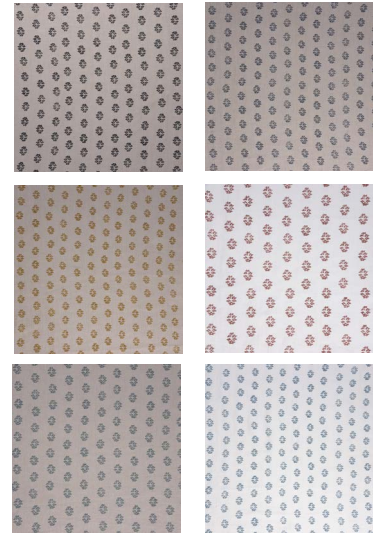

SANGEETA / SAFFRON ON NATURAL

filling spaces

FABRIC WIDTH

PATTERN: SANGEETA

COLOR: SAFFRON ON NATURAL

CONTENT: LINEN

WIDTH: 54"

REPEAT: 7"W X 7"H

USAGE: DRAPERY & LIGHT UPHOLSTERY

TECHNIQUE: BLOCK PRINT

Slight variations may occur as this product is hand block printed in small batches. Exact repeat & pattern alignment cannot be controlled and small imperfections may exist. Smudges and spots are often present. We do not consider these flaws, but, rather, highlights of the handmade nature of this fabric.

Our hand block printed fabrics are printed in batches of 10 yards. If you order more than 10 yards of block printed fabric, you will receive your order in more than one piece.

All our fabrics are made to order, if the item is not in stock when you place your order it may take up to 3-4 weeks for delivery.