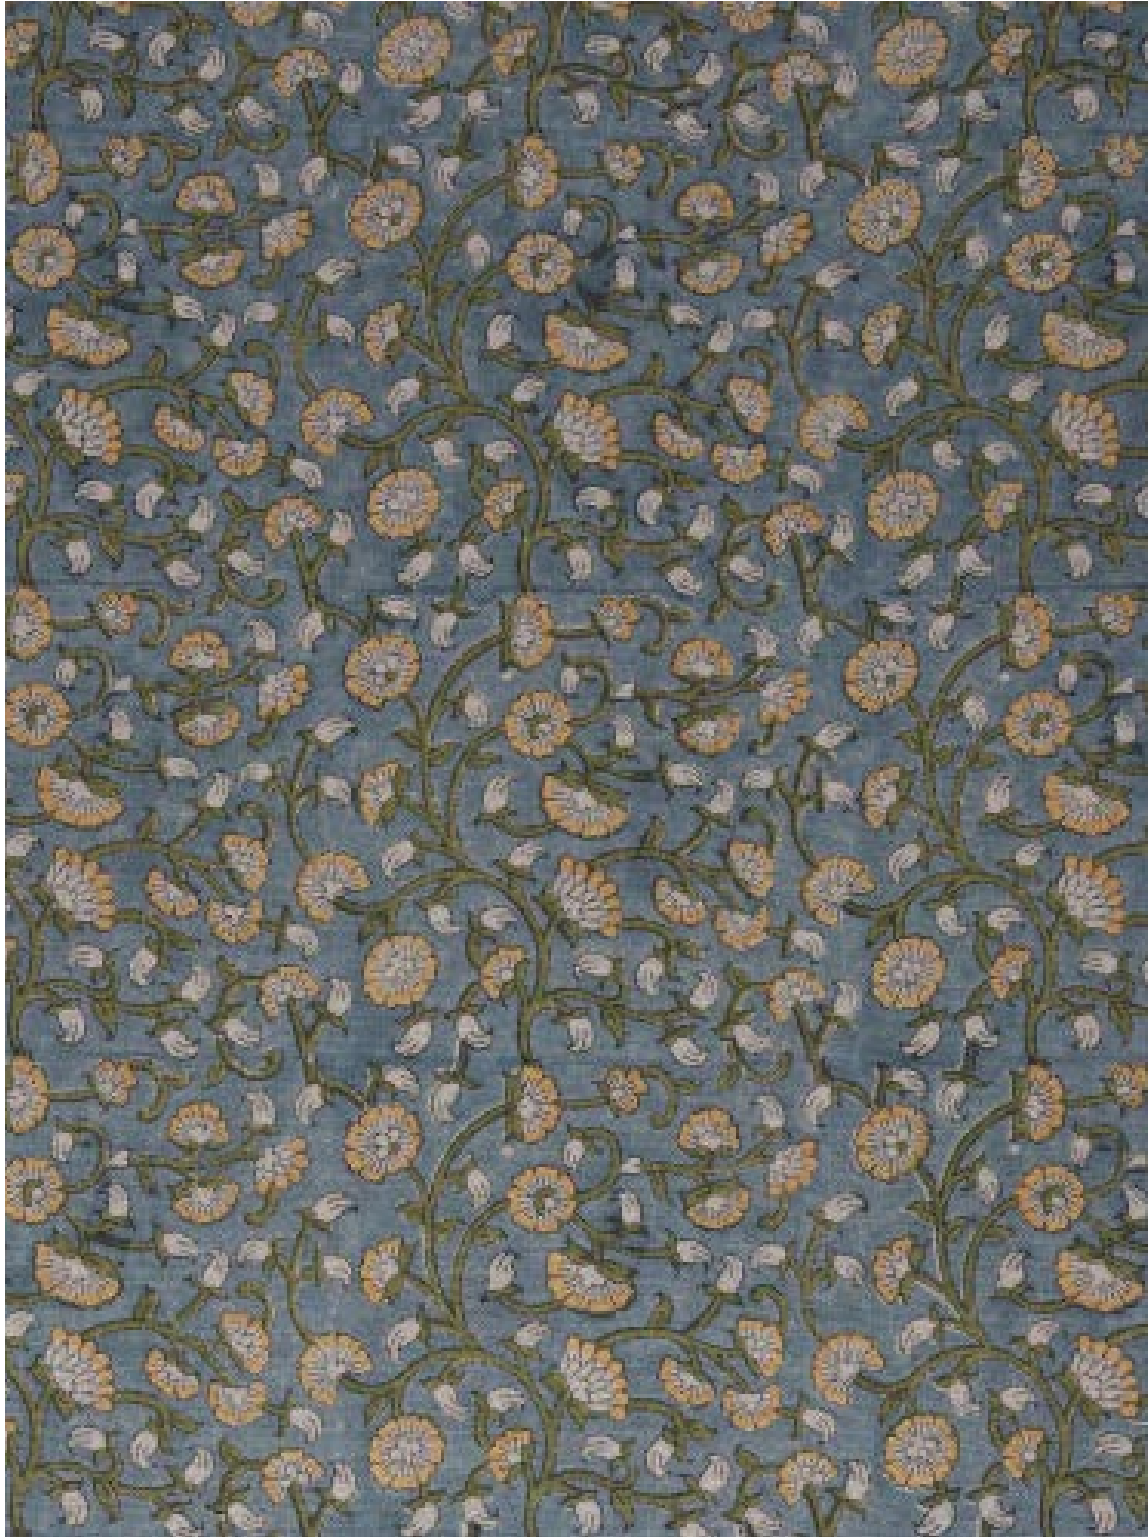

IZNA / TEAL

filling spaces

FABRIC WIDTH

PATTERN: IZNA

COLOR: TEAL

CONTENT: LINEN

WIDTH: 54"

REPEAT: 7.5"W x 7"H

USAGE: DRAPERY & LIGHT UPHOLSTERY

TECHNIQUE: BLOCK PRINT

Slight variations may occur as this product is hand block printed in small batches. Exact repeat & pattern alignment cannot be controlled and small imperfections may exist. Smudges and spots are often present. We do not consider these flaws, but, rather, highlights of the handmade nature of this fabric.

Our hand block printed fabrics are printed in batches of 10 yards. If you order more than 10 yards of block printed fabric, you will receive your order in more than one piece.

All our fabrics are made to order, if the item is not in stock when you place your order it may take up to 3-4 weeks for delivery.