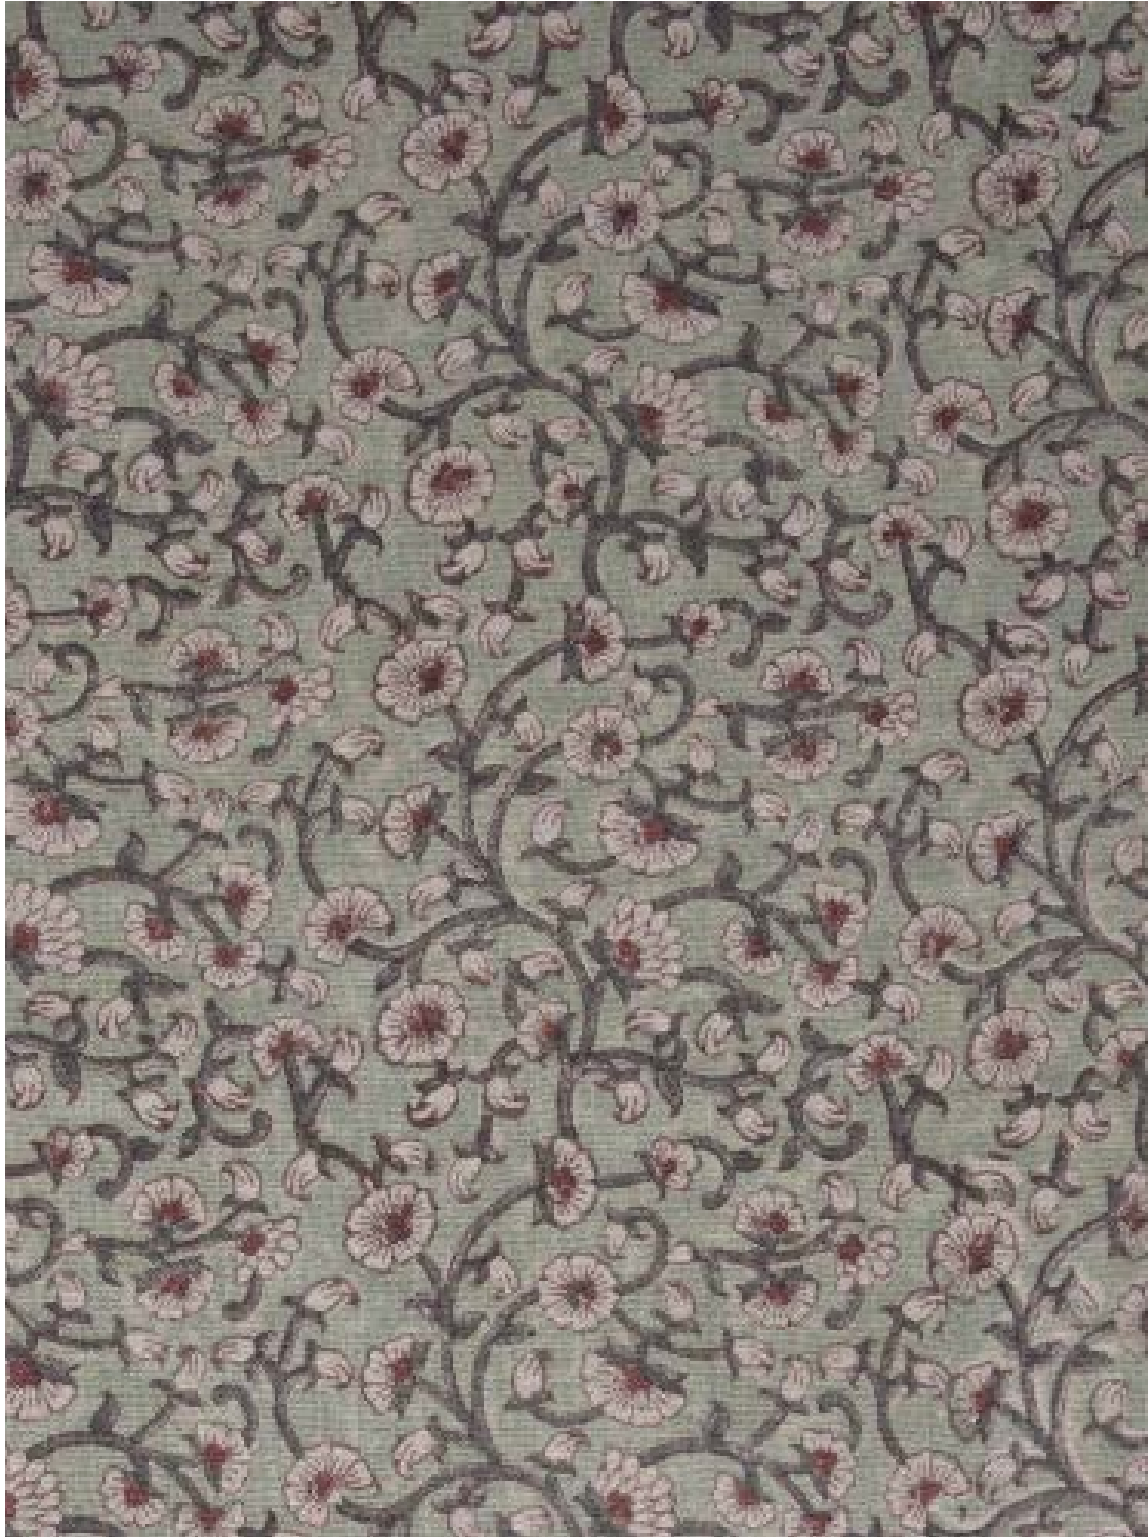

IZNA / RUBY

filling spaces

FABRIC WIDTH

PATTERN: IZNA

COLOR: RUBY

CONTENT: LINEN

WIDTH: 54"

REPEAT: 7.5"W x 7"H

USAGE: DRAPERY & LIGHT UPHOLSTERY

TECHNIQUE: BLOCK PRINT

Slight variations may occur as this product is hand block printed in small batches. Exact repeat & pattern alignment cannot be controlled and small imperfections may exist. Smudges and spots are often present. We do not consider these flaws, but, rather, highlights of the handmade nature of this fabric.

Our hand block printed fabrics are printed in batches of 10 yards. If you order more than 10 yards of block printed fabric, you will receive your order in more than one piece.

All our fabrics are made to order, if the item is not in stock when you place your order it may take up to 3-4 weeks for delivery.