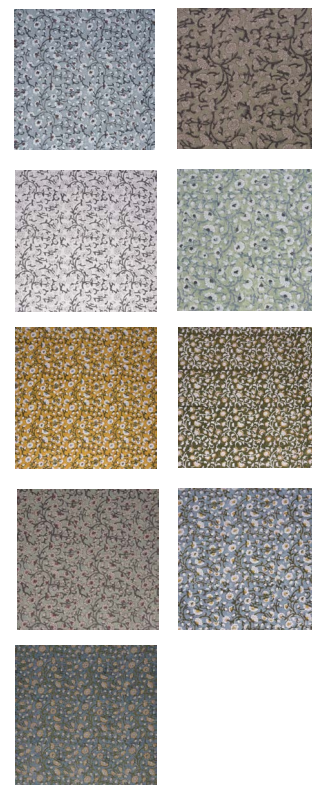

# IZNA / RUBY ON WHITE

filling spaces

FABRIC WIDTH

**PATTERN:** IZNA

**COLOR:** RUBY ON WHITE

**CONTENT:** LINEN

**WIDTH:** 54"

**REPEAT:** 7.5"W x 7"H

**USAGE:** DRAPERY & LIGHT UPHOLSTERY

**TECHNIQUE:** BLOCK PRINT

Slight variations may occur as this product is hand block printed in small batches. Exact repeat & pattern alignment cannot be controlled and small imperfections may exist. Smudges and spots are often present. We do not consider these flaws, but, rather, highlights of the handmade nature of this fabric.

Our hand block printed fabrics are printed in batches of 10 yards. If you order more than 10 yards of block printed fabric, you will receive your order in more than one piece.

All our fabrics are made to order, if the item is not in stock when you place your order it may take up to 3-4 weeks for delivery.