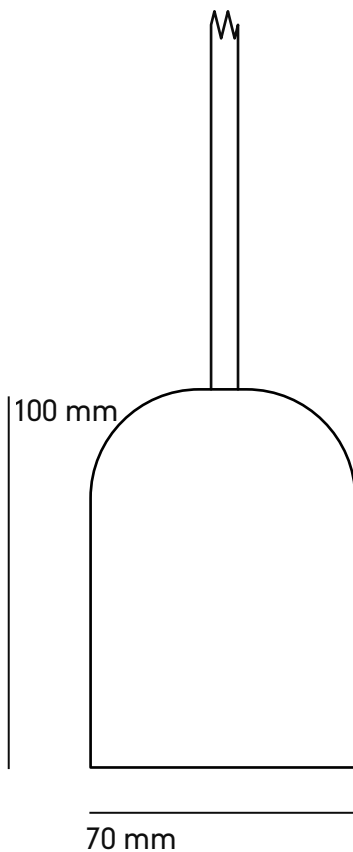

CB9 Pendant light caps

Flute

Barley

Quilt

Cap:	solid oak
Finish:	Osmo top oil
Ceiling rose:	steel
Cable:	round electric, 3 core cable
Cable length:	1.5 m
Weight:	0.4 kg
Bulb cap:	ES / E27, brass
Bulb type:	GLS or golf ball / globe (not supplied)
Max wattage:	7W LED
Voltage:	230V (AC) 50Hz
IP rating:	IP20
Dimmable:	The luminaire is suitable to be used with dimmable bulbs
Class 1:	luminaire must be earthed