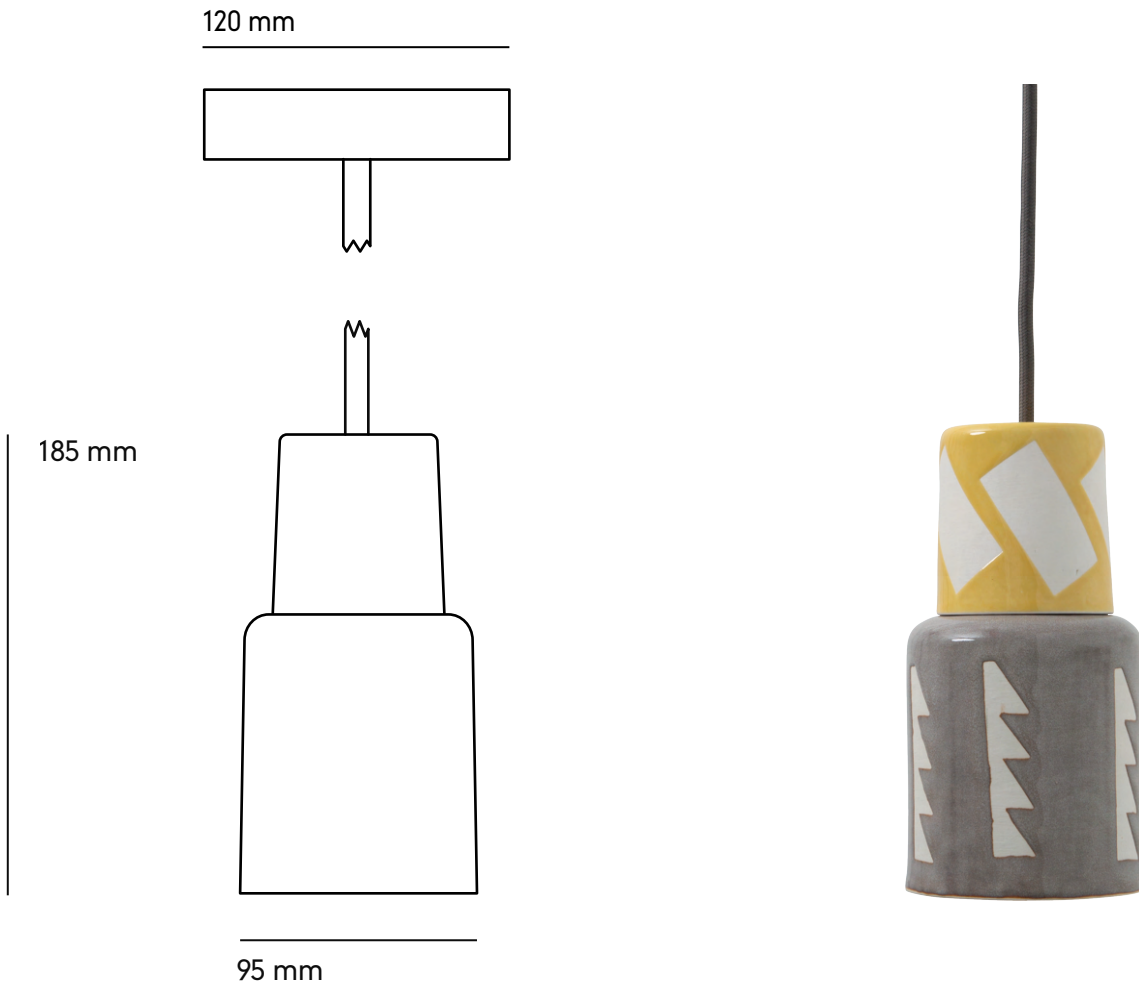

CB8 Pendant light

Shade and cap: porcelain
Finish: natural porcelain, hand painted colour glaze
Ceiling rose: steel
Cable: round electric cable with black or white rayon fabric
Cable length: 1.5m
Weight: 0.70kg
Bulb cap: SES / E14
Bulb type: Golf ball (not supplied)
Max wattage: 8W LED
Voltage: 230V (AC) 50Hz
IP rating: IP20
Dimmable: The luminaire is suitable to be used with dimmable bulbs
Class 1: luminaire must be earthed

This light is available in alternative shade patterns and colours

Bespoke cable lengths, colours and porcelain ceiling rose are available on request

Suitable for indoor use only

Made to order in the UK

We recommend that this light is installed by a qualified electrician. Installation and operation are subject to local regulations