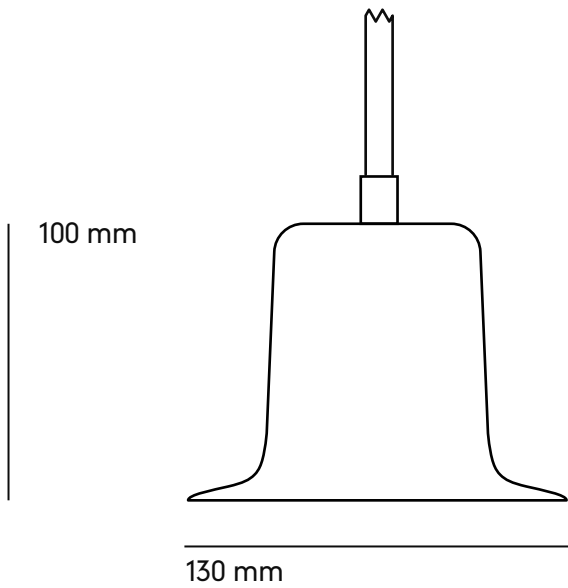

# CB7 Pendant light

Shade:	porcelain
Finish:	natural porcelain, hand painted colour glaze
Ceiling rose:	steel
Cable:	round electric cable with black or white rayon fabric
Cable length:	1.5m
Weight:	0.45kg
Bulb cap:	ES / E27
Bulb type:	GLS or golf ball (not supplied)
Max wattage:	8W LED
Voltage:	230V (AC) 50Hz
IP rating:	IP20
Dimmable:	The luminaire is suitable to be used with dimmable bulbs
Class 1:	luminaire must be earthed