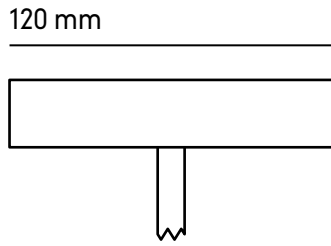

# CB7 Pendant light

Shade:	porcelain
Finish:	natural porcelain, hand painted colour glaze
Ceiling rose:	steel
Cable:	round electric cable with black or white rayon fabric
Cable length:	1.5m
Weight:	0.45kg
Bulb cap:	ES / E27
Bulb type:	GLS or golf ball (not supplied)
Max wattage:	8W LED
Voltage:	230V (AC) 50Hz
IP rating:	IP20
Dimmable:	The luminaire is suitable to be used with dimmable bulbs
Class 1:	luminaire must be earthed

This light is available in alternative shade patterns and colours

Bespoke cable lengths, colours and porcelain ceiling rose are available on request

Suitable for indoor use only

Made to order in the UK

We recommend that this light is installed by a qualified electrician. Installation and operation are subject to local regulations