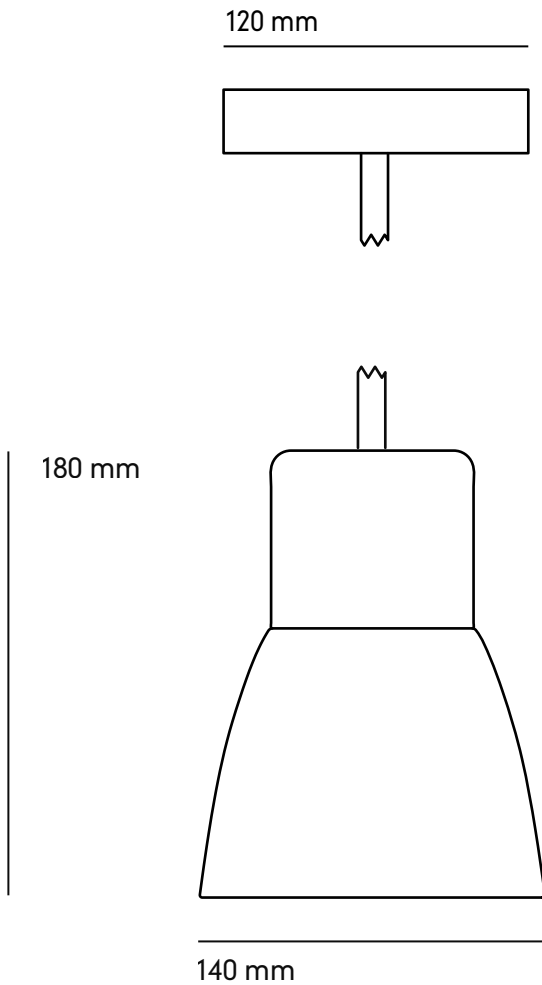

CB6 Pendant light

- Shade and cap: porcelain
Finish: natural porcelain, hand painted colour glaze
Ceiling rose: steel
Cable: round electric cable with black or white rayon fabric
Cable length: 1.5m
Weight: 0.80kg
Bulb cap: ES / E27
Bulb type: GLS or golf ball (not supplied)
Max wattage: 8W LED
Voltage: 230V (AC) 50Hz
IP rating: IP20
Dimmable: The luminaire is suitable to be used with dimmable bulbs
Class 1: luminaire must be earthed