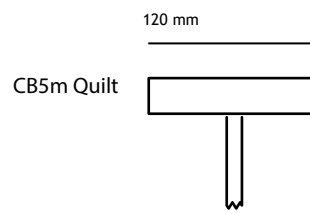

# CB5 Pendant light

Shade:	solid oak
Finish:	osmo top oil
Ceiling rose:	steel
Cable:	round electric cable with black or white rayon fabric
Cable length:	1.5m
Weight:	CB5 0.90kg, CB5m 1.1 kg
Bulb cap:	ES / E27
Bulb type:	GLS or golf ball (not supplied)
Max wattage:	7W LED
Voltage:	230V (AC) 50Hz
IP rating:	IP20
Dimmable:	The luminaire is suitable to be used with dimmable bulbs
Class 1:	luminaire must be earthed