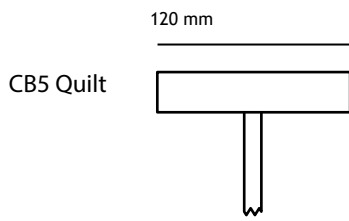

# CB5 Pendant light

Shade:	solid oak
Finish:	osmo top oil
Ceiling rose:	steel
Cable:	round electric cable with black or white rayon fabric
Cable length:	1.5m
Weight:	CB5 0.90kg, CB5m 1.1 kg
Bulb cap:	ES / E27
Bulb type:	GLS or golf ball (not supplied)
Max wattage:	7W LED
Voltage:	230V (AC) 50Hz
IP rating:	IP20
Dimmable:	The luminaire is suitable to be used with dimmable bulbs
Class 1:	luminaire must be earthed