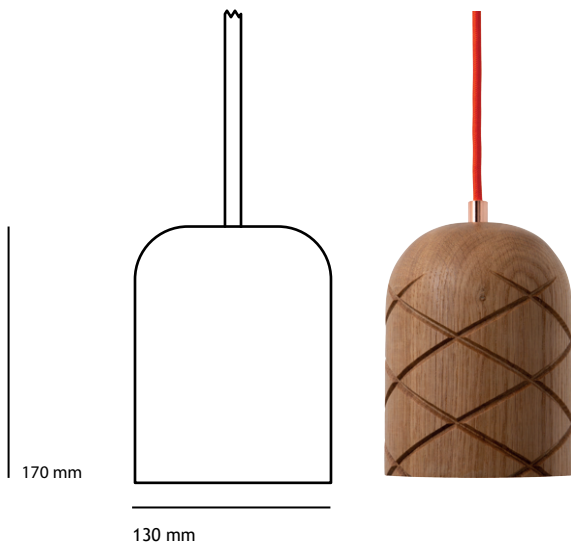

# CB5 Pendant light

Shade:	solid oak
Finish:	osmo top oil
Ceiling rose:	steel
Cable:	round electric cable with black or white rayon fabric
Cable length:	1.5m
Weight:	CB5 0.90kg, CB5m 1.1 kg
Bulb cap:	ES / E27
Bulb type:	GLS or golf ball (not supplied)
Max wattage:	7W LED
Voltage:	230V (AC) 50Hz
IP rating:	IP20
Dimmable:	The luminaire is suitable to be used with dimmable bulbs
Class 1:	luminaire must be earthed

This light is available in alternative shade patterns

Bespoke cable lengths, colours and porcelain ceiling rose are available on request

Suitable for indoor use only

Made to order in the UK

We recommend that this light is installed by a qualified electrician