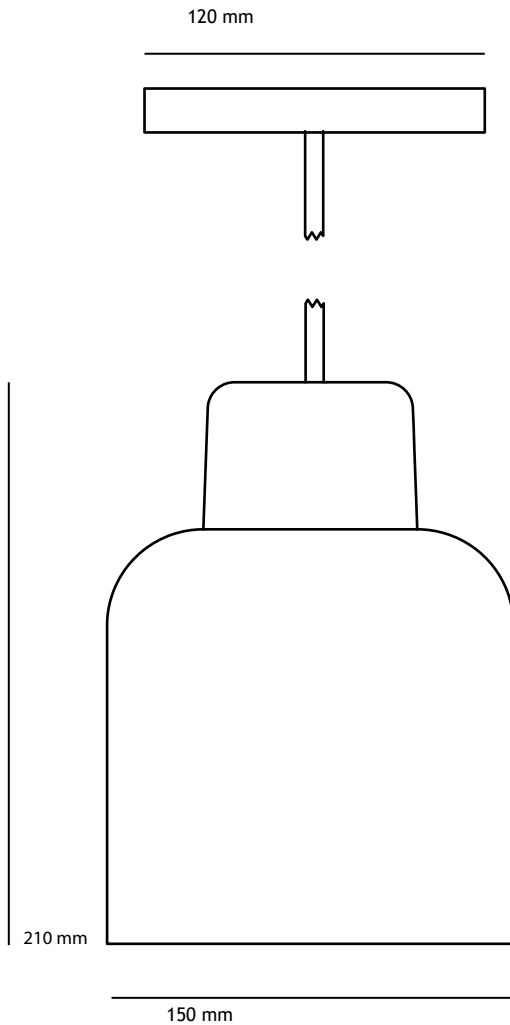

CB4 Pendant light

| | |
|---------------|--|
| Shade: | oak with porcelain cap |
| Finish: | natural oak with hand painted colour glaze porcelain cap |
| Ceiling rose: | steel |
| Cable: | round electric cable with black or white rayon fabric |
| Cable length: | 1.5m |
| Weight: | 1.15kg |
| Bulb cap: | ES / E27 |
| Bulb type: | GLS or golf ball (not supplied) |
| Max wattage: | 7W LED |
| Voltage: | 230V (AC) 50Hz |
| IP rating: | IP20 |
| Dimmable: | The luminaire is suitable to be used with dimmable bulbs |
| Class 1: | luminaire must be earthed |