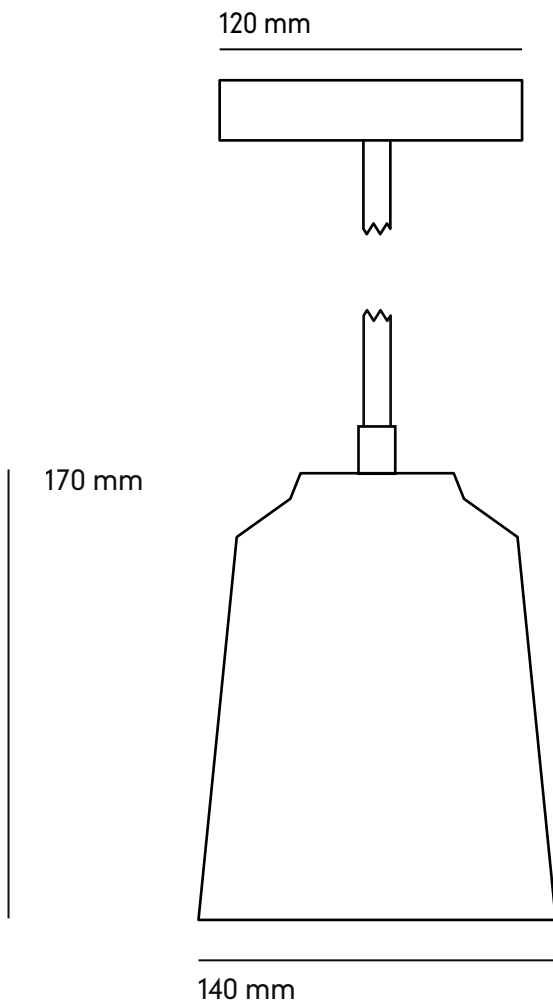

# CB2 Pendant light

Shade:	porcelain
Finish:	natural porcelain, hand painted colour glaze
Ceiling rose:	steel
Cable:	round electric cable with black or white rayon fabric
Cable length:	1.5m
Weight:	0.95kg
Bulb cap:	ES / E27
Bulb type:	GLS or golf ball (not supplied)
Max wattage:	8W LED
Voltage:	230V (AC) 50Hz
IP rating:	IP20
Dimmable:	The luminaire is suitable to be used with dimmable bulbs
Class 1:	luminaire must be earthed