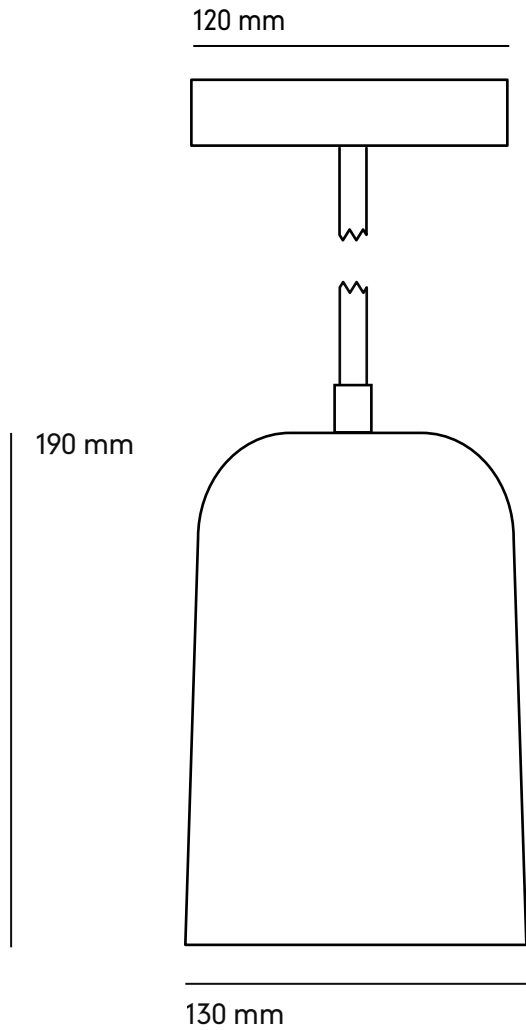

CB1 Pendant light

Shade:	porcelain
Finish:	natural porcelain, hand painted colour glaze
Ceiling rose:	steel
Cable:	round electric cable with black or white rayon fabric
Cable length:	1.5m
Weight:	0.90kg
Bulb cap:	ES / E27
Bulb type:	GLS or golf ball (not supplied)
Max wattage:	8W LED
Voltage:	230V (AC) 50Hz
IP rating:	IP20
Dimmable:	The luminaire is suitable to be used with dimmable bulbs
Class 1:	luminaire must be earthed