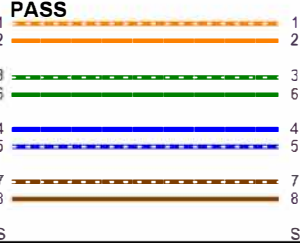

**Cable ID: TEST101**

**Test Summary: PASS**

**Test Limit: TIA Patch Cord Cat6 5.0m**  
Limits Version: V7.5  
Date / Time: 08/31/2020 09:19:44 AM  
Operator: ICP TECH  
**Headroom 3.0 dB (NEXT 3,6-4,5)**  
Cable Type: Cat 6 U/UTP  
NVP: 69.0%

Length (ft)	[Pair 3,6]	16
Prop. Delay (ns)	[Pair 1,2]	25
Delay Skew (ns)	[Pair 1,2]	1
Resistance (ohms)	[Pair 1,2]	2.55

**Wire Map (T568B)**

**Worst Case Margin Worst Case Value**

	MAIN	SR	MAIN	SR
<b>PASS</b>				
Worst Pair	3,6-4,5	3,6-4,5	3,6-4,5	3,6-4,5
<b>NEXT (dB)</b>	3.0	3.5	3.0	3.5
Freq. (MHz)	238.0	237.0	238.0	237.0
Limit (dB)	38.5	38.5	38.5	38.5