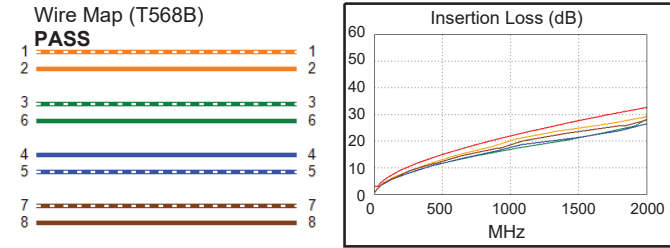

**Cable ID: RJ45-CAT8-FT-PL**

Date / Time: 03/20/2020 09:31:12 AM  
 Headroom 11.1 dB (NEXT 4,5-7,8)  
 Test Limit: TIA Cat 8 Channel  
 Cable Type: Cat 8 S/FTP  
 NVP: 74.0%

Software Version: V6.5 Build 5  
 Limits Version: V7.5  
 Calibration Date  
 Main (Module): 12/18/2019  
 Remote (Module): 12/18/2019

**Test Summary: PASS**

Model: DSX-8000  
 Main S/N: 1706385  
 Remote S/N: 1707022  
 Main Adapter: DSX-CHA804  
 Remote Adapter: DSX-CHA804

Length (ft), Limit 98	[Pair 7,8]	98
Prop. Delay (ns), Limit 179	[Pair 1,2]	137
Delay Skew (ns), Limit 17	[Pair 1,2]	2
Resistance (ohms), Limit 6.40	[Pair 4,5]	3.48
Resist. Unbal. (ohms), Limit 0.200	[Pair 4,5]	0.044
Resist. P2P Unbal. (ohms), Limit 0.200	[Pair 3,6-4,5]	0.016
Insertion Loss Margin (dB)	[Pair 1,2]	3.4
Frequency (MHz)	[Pair 1,2]	2000.0
Limit (dB)	[Pair 1,2]	32.7