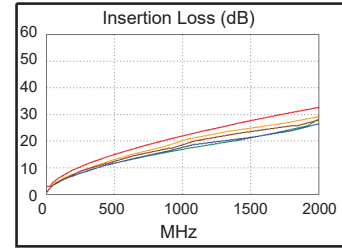

**Cable ID: RJ45-CAT8-FT-PL**

Date / Time: 03/20/2020 09:31:12 AM  
 Headroom 11.1 dB (NEXT 4,5-7,8)  
 Test Limit: TIA Cat 8 Channel  
 Cable Type: Cat 8 S/FTP  
 NVP: 74.0%

Software Version: V6.5 Build 5  
 Limits Version: V7.5  
 Calibration Date  
 Main (Module): 12/18/2019  
 Remote (Module): 12/18/2019

**Test Summary: PASS**

Model: DSX-8000  
 Main S/N: 1706385  
 Remote S/N: 1707022  
 Main Adapter: DSX-CHA804  
 Remote Adapter: DSX-CHA804

Length (ft), Limit 98	[Pair 7,8]	98
Prop. Delay (ns), Limit 179	[Pair 1,2]	137
Delay Skew (ns), Limit 17	[Pair 1,2]	2
Resistance (ohms), Limit 6.40	[Pair 4,5]	3.48
Resist. Unbal. (ohms), Limit 0.200	[Pair 4,5]	0.044
Resist. P2P Unbal. (ohms), Limit 0.200	[Pair 3,6-4,5]	0.016
Insertion Loss Margin (dB)	[Pair 1,2]	3.4
Frequency (MHz)	[Pair 1,2]	2000.0
Limit (dB)	[Pair 1,2]	32.7

**Worst Case Margin Worst Case Value**

PASS	MAIN	SR	MAIN	SR
Worst Pair	4,5-7,8	4,5-7,8	3,6-7,8	1,2-3,6
<b>NEXT (dB)</b>	11.2	11.1	24.6	25.0
Freq. (MHz)	1.0	1.0	1984.	1984.
Limit (dB)	65.0	65.0	9.9	9.9
Worst Pair	7,8	4,5	3,6	3,6
<b>PS NEXT (dB)</b>	13.8	13.8	25.9	24.5
Freq. (MHz)	1.0	1.0	1984.	1986.
Limit (dB)	62.0	62.0	7.4	7.4