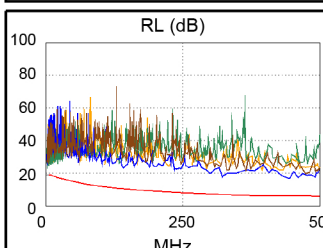

PASS	MAIN	SR	MAIN	SR
Worst Pair	36	78	45	45
RL (dB)	9.1	9.5	10.2	11.4
Freq. (MHz)	5.4	5.6	445.0	487.0
Limit (dB)	19.0	19.0	6.0	6.0