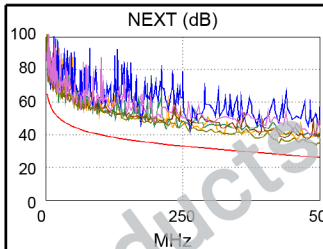

NVP: 67.0%

Test Summary: PASS

Model: DTX-1800

Main S/N: 1463022

Remote S/N: 1463023

Main Adapter: DTX-CHA002

Remote Adapter: DTX-CHA002

Length (ft), Limit 328	[Pair 78]	242
Prop. Delay (ns), Limit 555	[Pair 45]	396
Delay Skew (ns), Limit 50	[Pair 45]	28
Resistance (ohms)	[Pair 45]	12.2
Insertion Loss Margin (dB)	[Pair 45]	18.5
Frequency (MHz)	[Pair 45]	500.0
Limit (dB)	[Pair 45]	49.3

Worst Case Margin Worst Case Value

PASS	MAIN	SR	MAIN	SR
Worst Pair	36-78	12-36	36-78	12-36
NEXT (dB)	6.8	7.8	7.4	7.8
Freq. (MHz)	442.0	498.0	492.0	498.0
Limit (dB)	27.6	26.1	26.3	26.1
Worst Pair	36	36	36	36
PS NEXT (dB)	7.2	7.5	7.9	7.5
Freq. (MHz)	442.0	480.0	480.0	480.0
Limit (dB)	24.6	23.7	23.7	23.7

PASS	MAIN	SR	MAIN	SR
Worst Pair	78-45	78-45	78-45	78-45
ACR-F (dB)	14.9	15.1	14.9	16.0
Freq. (MHz)	464.0	424.0	464.0	493.0
Limit (dB)	9.9	10.7	9.9	9.4
Worst Pair	45	36	45	78
PS ACR-F (dB)	15.3	15.9	15.5	16.3
Freq. (MHz)	423.0	406.0	463.0	464.0
Limit (dB)	7.7	8.1	6.9	6.9