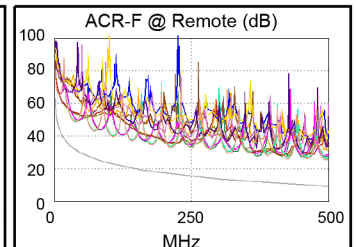

NVP: 67.0%

Test Summary: PASS

Model: DTX-1800

Main S/N: 1463022

Remote S/N: 1463023

Main Adapter: DTX-CHA002

Remote Adapter: DTX-CHA002

Length (ft), Limit 328	[Pair 78]	242
Prop. Delay (ns), Limit 555	[Pair 45]	396
Delay Skew (ns), Limit 50	[Pair 45]	28
Resistance (ohms)	[Pair 45]	12.2
Insertion Loss Margin (dB)	[Pair 45]	18.5
Frequency (MHz)	[Pair 45]	500.0
Limit (dB)	[Pair 45]	49.3

Worst Case Margin Worst Case Value

PASS	MAIN	SR	MAIN	SR
Worst Pair	36-78	12-36	36-78	12-36
NEXT (dB)	6.8	7.8	7.4	7.8
Freq. (MHz)	442.0	498.0	492.0	498.0
Limit (dB)	27.6	26.1	26.3	26.1
Worst Pair	36	36	36	36
PS NEXT (dB)	7.2	7.5	7.9	7.5
Freq. (MHz)	442.0	480.0	480.0	480.0
Limit (dB)	24.6	23.7	23.7	23.7

PASS	MAIN	SR	MAIN	SR
Worst Pair	78-45	78-45	78-45	78-45
ACR-F (dB)	14.9	15.1	14.9	16.0
Freq. (MHz)	464.0	424.0	464.0	493.0
Limit (dB)	9.9	10.7	9.9	9.4
Worst Pair	45	36	45	78
PS ACR-F (dB)	15.3	15.9	15.5	16.3
Freq. (MHz)	423.0	406.0	463.0	464.0
Limit (dB)	7.7	8.1	6.9	6.9