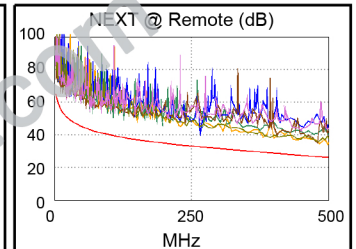

NVP: 67.0%

Test Summary: PASS

Model: DTX-1800

Main S/N: 1463022

Remote S/N: 1463023

Main Adapter: DTX-CHA002

Remote Adapter: DTX-CHA002

Length (ft), Limit 328	[Pair 78]	242
Prop. Delay (ns), Limit 555	[Pair 45]	396
Delay Skew (ns), Limit 50	[Pair 45]	28
Resistance (ohms)	[Pair 45]	12.2
Insertion Loss Margin (dB)	[Pair 45]	18.5
Frequency (MHz)	[Pair 45]	500.0
Limit (dB)	[Pair 45]	49.3

Worst Case Margin Worst Case Value

PASS	MAIN	SR	MAIN	SR
Worst Pair	36-78	12-36	36-78	12-36
NEXT (dB)	6.8	7.8	7.4	7.8
Freq. (MHz)	442.0	498.0	492.0	498.0
Limit (dB)	27.6	26.1	26.3	26.1
Worst Pair	36	36	36	36
PS NEXT (dB)	7.2	7.5	7.9	7.5
Freq. (MHz)	442.0	480.0	480.0	480.0
Limit (dB)	24.6	23.7	23.7	23.7

PASS	MAIN	SR	MAIN	SR
Worst Pair	78-45	78-45	78-45	78-45
ACR-F (dB)	14.9	15.1	14.9	16.0
Freq. (MHz)	464.0	424.0	464.0	493.0
Limit (dB)	9.9	10.7	9.9	9.4
Worst Pair	45	36	45	78
PS ACR-F (dB)	15.3	15.9	15.5	16.3
Freq. (MHz)	423.0	406.0	463.0	464.0
Limit (dB)	7.7	8.1	6.9	6.9