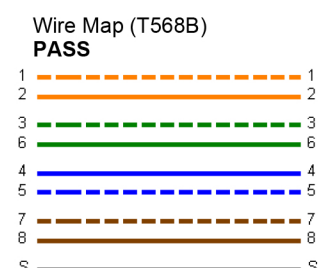

NVP: 67.0%

Test Summary: PASS

Model: DTX-1800

Main S/N: 1463022

Remote S/N: 1463023

Main Adapter: DTX-CHA002

Remote Adapter: DTX-CHA002

Length (ft), Limit 328	[Pair 78]	242
Prop. Delay (ns), Limit 555	[Pair 45]	396
Delay Skew (ns), Limit 50	[Pair 45]	28
Resistance (ohms)	[Pair 45]	12.2
Insertion Loss Margin (dB)	[Pair 45]	18.5
Frequency (MHz)	[Pair 45]	500.0
Limit (dB)	[Pair 45]	49.3

Worst Case Margin Worst Case Value

PASS	MAIN	SR	MAIN	SR
Worst Pair	36-78	12-36	36-78	12-36
NEXT (dB)	6.8	7.8	7.4	7.8
Freq. (MHz)	442.0	498.0	492.0	498.0
Limit (dB)	27.6	26.1	26.3	26.1
Worst Pair	36	36	36	36
PS NEXT (dB)	7.2	7.5	7.9	7.5
Freq. (MHz)	442.0	480.0	480.0	480.0
Limit (dB)	24.6	23.7	23.7	23.7