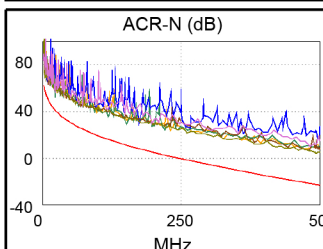

NVP: 67.0%

Test Summary: PASS

Model: DTX-1800

Main S/N: 1463022

Remote S/N: 1463023

Main Adapter: DTX-CHA002

Remote Adapter: DTX-CHA002

Length (ft), Limit 328	[Pair 78]	242
Prop. Delay (ns), Limit 555	[Pair 45]	396
Delay Skew (ns), Limit 50	[Pair 45]	28
Resistance (ohms)	[Pair 45]	12.2
Insertion Loss Margin (dB)	[Pair 45]	18.5
Frequency (MHz)	[Pair 45]	500.0
Limit (dB)	[Pair 45]	49.3

Worst Case Margin Worst Case Value

PASS	MAIN	SR	MAIN	SR
Worst Pair	36-78	12-36	36-78	12-36
NEXT (dB)	6.8	7.8	7.4	7.8
Freq. (MHz)	442.0	498.0	492.0	498.0
Limit (dB)	27.6	26.1	26.3	26.1
Worst Pair	36	36	36	36
PS NEXT (dB)	7.2	7.5	7.9	7.5
Freq. (MHz)	442.0	480.0	480.0	480.0
Limit (dB)	24.6	23.7	23.7	23.7

PASS	MAIN	SR	MAIN	SR
Worst Pair	78-45	78-45	78-45	78-45
ACR-F (dB)	14.9	15.1	14.9	16.0
Freq. (MHz)	464.0	424.0	464.0	493.0
Limit (dB)	9.9	10.7	9.9	9.4
Worst Pair	45	36	45	78
PS ACR-F (dB)	15.3	15.9	15.5	16.3
Freq. (MHz)	423.0	406.0	463.0	464.0
Limit (dB)	7.7	8.1	6.9	6.9

N/A	MAIN	SR	MAIN	SR
Worst Pair	36-45	36-45	36-78	12-36
ACR-N (dB)	13.6	13.4	26.8	26.8
Freq. (MHz)	2.5	2.6	492.0	498.0
Limit (dB)	61.7	61.6	-22.6	-23.1
Worst Pair	36	36	36	36
PS ACR-N (dB)	12.9	14.2	26.2	25.8
Freq. (MHz)	3.9	3.9	480.0	480.0
Limit (dB)	56.7	56.7	-24.5	-24.5