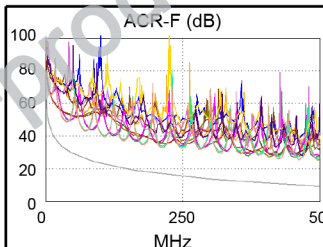

NVP: 67.0%

Test Summary: PASS

Model: DTX-1800

Main S/N: 1463022

Remote S/N: 1463023

Main Adapter: DTX-CHA002

Remote Adapter: DTX-CHA002

Length (ft), Limit 328	[Pair 78]	242
Prop. Delay (ns), Limit 555	[Pair 45]	396
Delay Skew (ns), Limit 50	[Pair 45]	28
Resistance (ohms)	[Pair 45]	12.2
Insertion Loss Margin (dB)	[Pair 45]	18.5
Frequency (MHz)	[Pair 45]	500.0
Limit (dB)	[Pair 45]	49.3

Worst Case Margin Worst Case Value

PASS	MAIN	SR	MAIN	SR
Worst Pair	36-78	12-36	36-78	12-36
NEXT (dB)	6.8	7.8	7.4	7.8
Freq. (MHz)	442.0	498.0	492.0	498.0
Limit (dB)	27.6	26.1	26.3	26.1
Worst Pair	36	36	36	36
PS NEXT (dB)	7.2	7.5	7.9	7.5
Freq. (MHz)	442.0	480.0	480.0	480.0
Limit (dB)	24.6	23.7	23.7	23.7

PASS	MAIN	SR	MAIN	SR
Worst Pair	78-45	78-45	78-45	78-45
ACR-F (dB)	14.9	15.1	14.9	16.0
Freq. (MHz)	464.0	424.0	464.0	493.0
Limit (dB)	9.9	10.7	9.9	9.4
Worst Pair	45	36	45	78
PS ACR-F (dB)	15.3	15.9	15.5	16.3
Freq. (MHz)	423.0	406.0	463.0	464.0
Limit (dB)	7.7	8.1	6.9	6.9

N/A	MAIN	SR	MAIN	SR
Worst Pair	36-45	36-45	36-78	12-36
ACR-N (dB)	13.6	13.4	26.8	26.8
Freq. (MHz)	2.5	2.6	492.0	498.0
Limit (dB)	61.7	61.6	-22.6	-23.1
Worst Pair	36	36	36	36
PS ACR-N (dB)	12.9	14.2	26.2	25.8
Freq. (MHz)	3.9	3.9	480.0	480.0
Limit (dB)	56.7	56.7	-24.5	-24.5