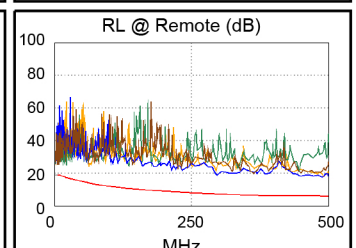

PASS	MAIN	SR	MAIN	SR
Worst Pair	36	78	45	45
RL (dB)	9.1	9.5	10.2	11.4
Freq. (MHz)	5.4	5.6	445.0	487.0
Limit (dB)	19.0	19.0	6.0	6.0