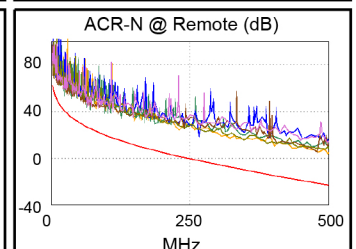

NVP: 67.0%

Test Summary: PASS

Model: DTX-1800

Main S/N: 1463022

Remote S/N: 1463023

Main Adapter: DTX-CHA002

Remote Adapter: DTX-CHA002

Length (ft), Limit 328	[Pair 78]	242
Prop. Delay (ns), Limit 555	[Pair 45]	396
Delay Skew (ns), Limit 50	[Pair 45]	28
Resistance (ohms)	[Pair 45]	12.2
Insertion Loss Margin (dB)	[Pair 45]	18.5
Frequency (MHz)	[Pair 45]	500.0
Limit (dB)	[Pair 45]	49.3

Worst Case Margin Worst Case Value

PASS	MAIN	SR	MAIN	SR
Worst Pair	36-78	12-36	36-78	12-36
NEXT (dB)	6.8	7.8	7.4	7.8
Freq. (MHz)	442.0	498.0	492.0	498.0
Limit (dB)	27.6	26.1	26.3	26.1
Worst Pair	36	36	36	36
PS NEXT (dB)	7.2	7.5	7.9	7.5
Freq. (MHz)	442.0	480.0	480.0	480.0
Limit (dB)	24.6	23.7	23.7	23.7

PASS	MAIN	SR	MAIN	SR
Worst Pair	78-45	78-45	78-45	78-45
ACR-F (dB)	14.9	15.1	14.9	16.0
Freq. (MHz)	464.0	424.0	464.0	493.0
Limit (dB)	9.9	10.7	9.9	9.4
Worst Pair	45	36	45	78
PS ACR-F (dB)	15.3	15.9	15.5	16.3
Freq. (MHz)	423.0	406.0	463.0	464.0
Limit (dB)	7.7	8.1	6.9	6.9

N/A	MAIN	SR	MAIN	SR
Worst Pair	36-45	36-45	36-78	12-36
ACR-N (dB)	13.6	13.4	26.8	26.8
Freq. (MHz)	2.5	2.6	492.0	498.0
Limit (dB)	61.7	61.6	-22.6	-23.1
Worst Pair	36	36	36	36
PS ACR-N (dB)	12.9	14.2	26.2	25.8
Freq. (MHz)	3.9	3.9	480.0	480.0
Limit (dB)	56.7	56.7	-24.5	-24.5