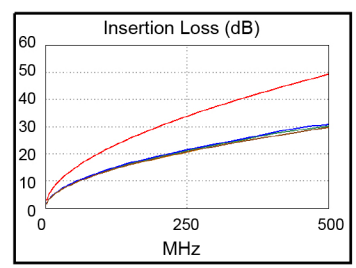

NVP: 67.0%

Test Summary: PASS

Model: DTX-1800

Main S/N: 1463022

Remote S/N: 1463023

Main Adapter: DTX-CHA002

Remote Adapter: DTX-CHA002

Length (ft), Limit 328	[Pair 78]	242
Prop. Delay (ns), Limit 555	[Pair 45]	396
Delay Skew (ns), Limit 50	[Pair 45]	28
Resistance (ohms)	[Pair 45]	12.2
Insertion Loss Margin (dB)	[Pair 45]	18.5
Frequency (MHz)	[Pair 45]	500.0
Limit (dB)	[Pair 45]	49.3

Worst Case Margin Worst Case Value

PASS	MAIN	SR	MAIN	SR
Worst Pair	36-78	12-36	36-78	12-36
NEXT (dB)	6.8	7.8	7.4	7.8
Freq. (MHz)	442.0	498.0	492.0	498.0
Limit (dB)	27.6	26.1	26.3	26.1
Worst Pair	36	36	36	36
PS NEXT (dB)	7.2	7.5	7.9	7.5
Freq. (MHz)	442.0	480.0	480.0	480.0
Limit (dB)	24.6	23.7	23.7	23.7

PASS	MAIN	SR	MAIN	SR
Worst Pair	78-45	78-45	78-45	78-45
ACR-F (dB)	14.9	15.1	14.9	16.0
Freq. (MHz)	464.0	424.0	464.0	493.0
Limit (dB)	9.9	10.7	9.9	9.4
Worst Pair	45	36	45	78
PS ACR-F (dB)	15.3	15.9	15.5	16.3
Freq. (MHz)	423.0	406.0	463.0	464.0
Limit (dB)	7.7	8.1	6.9	6.9