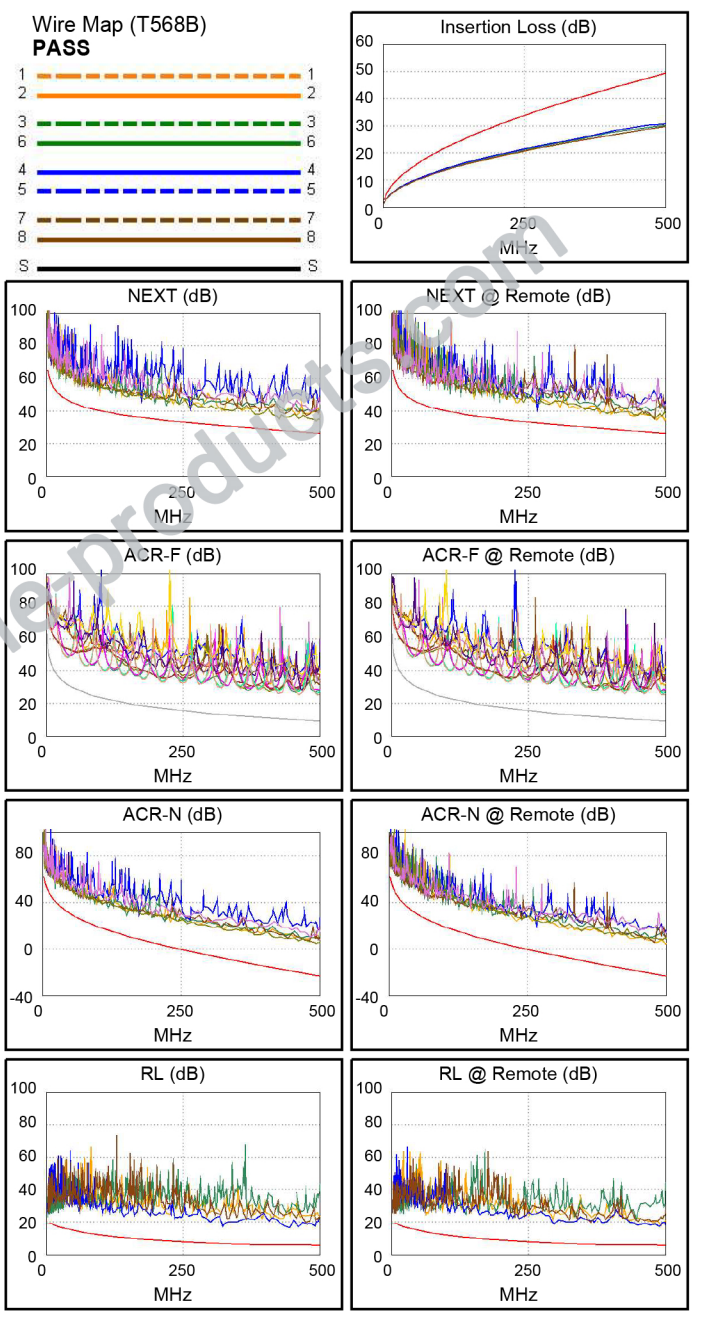

**Cable ID: FTP C6AL 70M CH**

Date / Time: 08/12/2019 03:34:14 PM

Headroom 6.8 dB (NEXT 36-78)

Test Limit: TIA Cat 6A Channel

Cable Type: Cat 6A F/UTP

Operator: Your Name  
Software Version: 2.7800  
Limits Version: 1.9500  
NVP: 67.0%

**Test Summary: PASS**

Model: DTX-1800  
Main S/N: 1463022  
Remote S/N: 1463023  
Main Adapter: DTX-CHA002  
Remote Adapter: DTX-CHA002

Length (ft), Limit 328	[Pair 78]	242
Prop. Delay (ns), Limit 555	[Pair 45]	396
Delay Skew (ns), Limit 50	[Pair 45]	28
Resistance (ohms)	[Pair 45]	12.2
Insertion Loss Margin (dB)	[Pair 45]	18.5
Frequency (MHz)	[Pair 45]	500.0
Limit (dB)	[Pair 45]	49.3

Worst Case Margin Worst Case Value

PASS	MAIN	SR	MAIN	SR
Worst Pair	36-78	12-36	36-78	12-36
<b>NEXT (dB)</b>	6.8	7.8	7.4	7.8
Freq. (MHz)	442.0	498.0	492.0	498.0
Limit (dB)	27.6	26.1	26.3	26.1
Worst Pair	36	36	36	36
<b>PS NEXT (dB)</b>	7.2	7.5	7.9	7.5
Freq. (MHz)	442.0	480.0	480.0	480.0
Limit (dB)	24.6	23.7	23.7	23.7

PASS	MAIN	SR	MAIN	SR
Worst Pair	78-45	78-45	78-45	78-45
<b>ACR-F (dB)</b>	14.9	15.1	14.9	16.0
Freq. (MHz)	464.0	424.0	464.0	493.0
Limit (dB)	9.9	10.7	9.9	9.4
Worst Pair	45	36	45	78
<b>PS ACR-F (dB)</b>	15.3	15.9	15.5	16.3
Freq. (MHz)	423.0	406.0	463.0	464.0
Limit (dB)	7.7	8.1	6.9	6.9