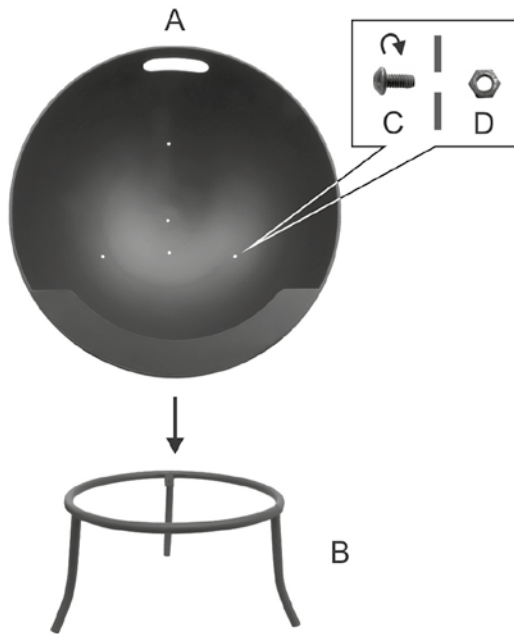

ASSEMBLY INSTRUCTIONS

HALF GLOBE FIRE PIT

Ax1

Bx1

Cx3

Dx3

Ex1

45° ASSEMBLY
STEP 1

180° ASSEMBLY
STEP 1

45° ASSEMBLY

180° ASSEMBLY

Follow us on Facebook, Twitter and Instagram! Share your garden pictures using the hashtag #GreenlifeAU

/greenlifegardenproducts

/GreenlifeAU

/GreenlifeAU