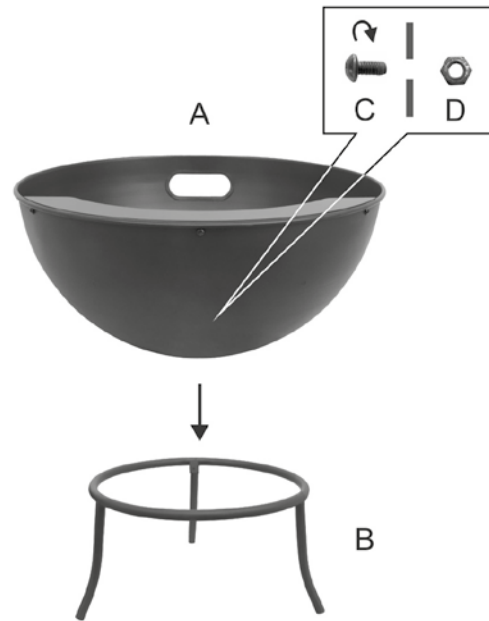

ASSEMBLY INSTRUCTIONS

HALF GLOBE FIRE PIT

Ax1

Bx1

Cx3

Dx3

Ex1

45° ASSEMBLY
STEP 1

180° ASSEMBLY
STEP 1

45° ASSEMBLY

180° ASSEMBLY

Follow us on Facebook, Twitter and Instagram! Share your garden pictures using the hashtag #GreenlifeAU

/greenlifegardenproducts

/GreenlifeAU

/GreenlifeAU