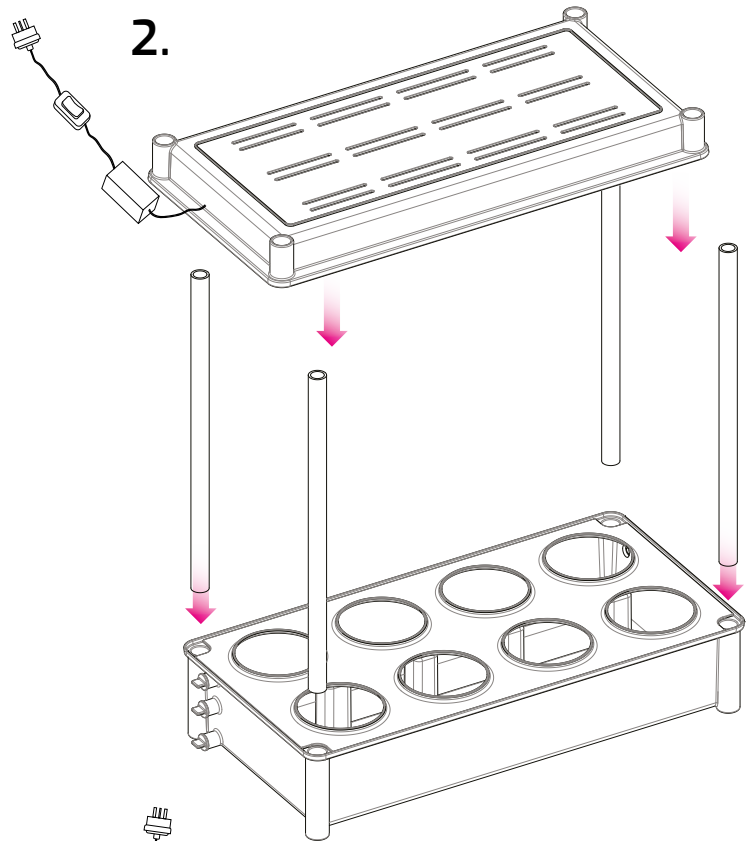

ASSEMBLY INSTRUCTIONS

SALAD GROWER WITH LAMP

1.

2.

3.

4.

Safety Information

- The Salad Grower with Lamp is not intended for commercial use. It is for domestic use only.
- Do not submerge or immerse any of the electrical components in water or other liquids.
- Do not touch any of the electrical components with wet hands.
- If malfunctioning, do not attempt to repair the Salad Grower with Lamp, please contact the store from which you purchased the product.