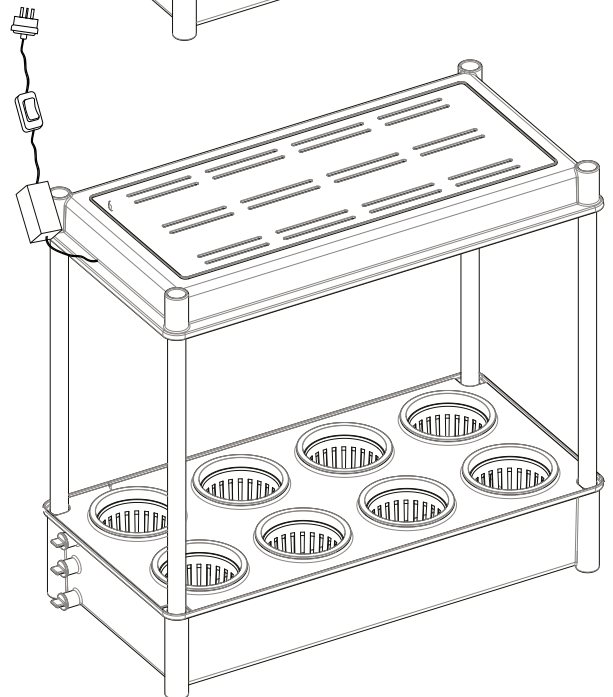

ASSEMBLY INSTRUCTIONS

SALAD GROWER WITH LAMP

1.

2.

3.

4.

Safety Information

- The Salad Grower with Lamp is not intended for commercial use. It is for domestic use only.
- Do not submerge or immerse any of the electrical components in water or other liquids.
- Do not touch any of the electrical components with wet hands.
- If malfunctioning, do not attempt to repair the Salad Grower with Lamp, please contact the store from which you purchased the product.