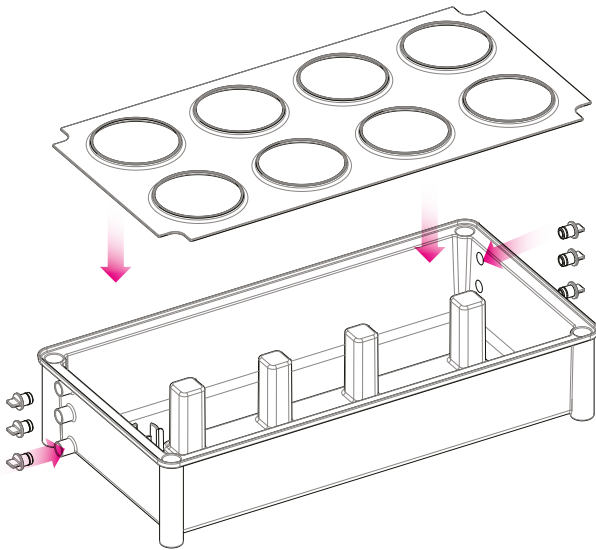

ASSEMBLY INSTRUCTIONS

SALAD GROWER WITH LAMP

1.

2.

3.

4.

Safety Information

- The Salad Grower with Lamp is not intended for commercial use. It is for domestic use only.
- Do not submerge or immerse any of the electrical components in water or other liquids.
- Do not touch any of the electrical components with wet hands.
- If malfunctioning, do not attempt to repair the Salad Grower with Lamp, please contact the store from which you purchased the product.