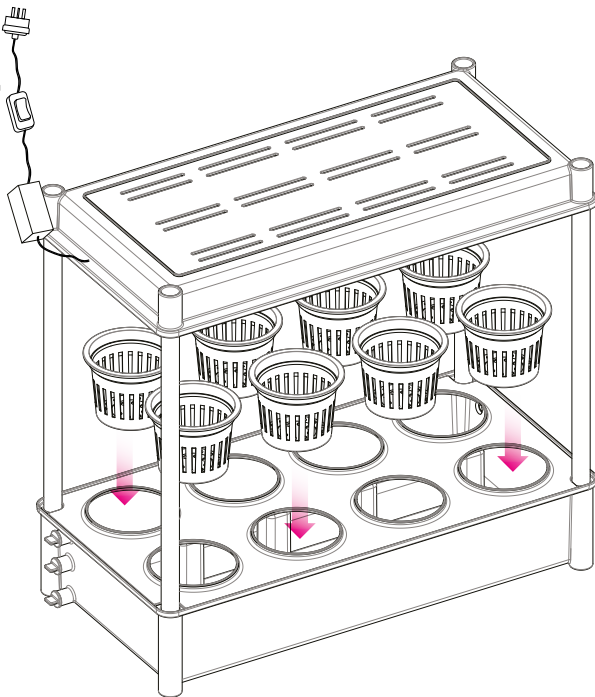

ASSEMBLY INSTRUCTIONS

SALAD GROWER WITH LAMP

1.

2.

3.

4.

Safety Information

- The Salad Grower with Lamp is not intended for commercial use. It is for domestic use only.
- Do not submerge or immerse any of the electrical components in water or other liquids.
- Do not touch any of the electrical components with wet hands.
- If malfunctioning, do not attempt to repair the Salad Grower with Lamp, please contact the store from which you purchased the product.