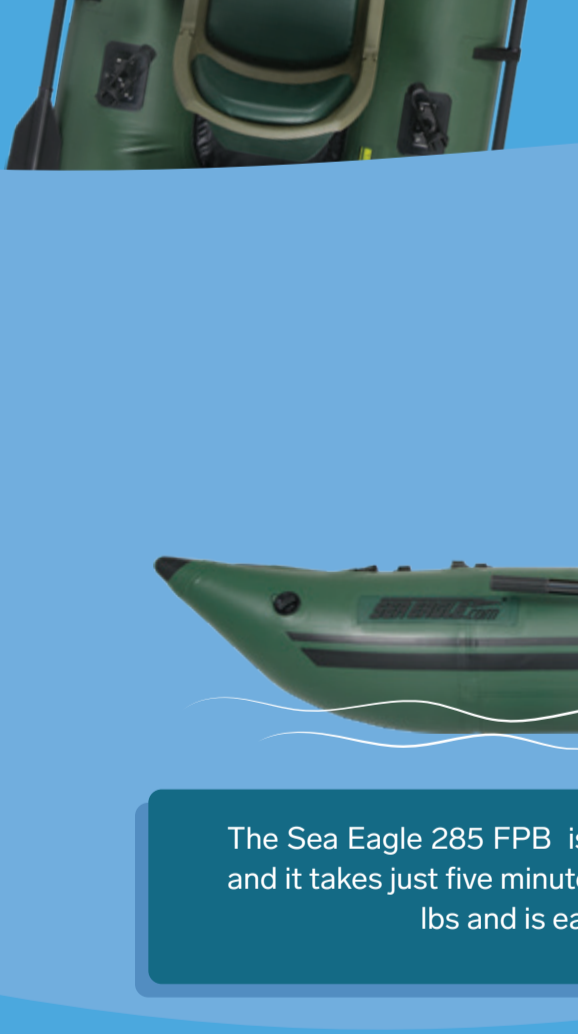

The Sea Eagle 285 FPB is easy to set up with the included foot pump and it takes just five minutes for one person to get it ready. It weighs 30 lbs and is easy to get on and off the water.

Sea Eagle PackFish 7 Inflatable Fishing Boat

Looking for the ultimate in lightweight design and portability? The Sea Eagle PackFish7 Inflatable Fishing Boat should be on your wishlist. This compact one-person fishing boat keeps you dry and gives you plenty of storage room. It's easy to inflate and carry, even on your own.

Weighing in at only 22 lbs, this inflatable packraft is versatile, too. You can sit in the boat on a comfy seat or, the boat is stable enough that you can stand for better casting options. Another great Sea Eagle Inflatable Fishing Boat that gets up in minutes will have you quickly on the water and reeling in the big ones. It is perfect for small to medium lakes because it is so light.