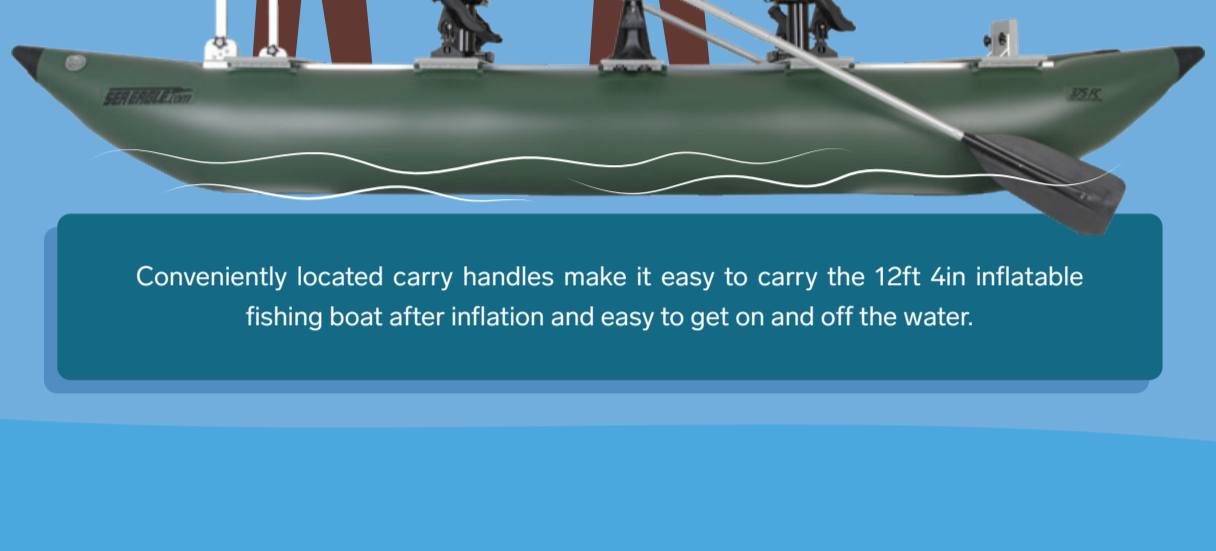

Sea Eagle Inflatable Fishing Boat

Buyers Guide

Are you looking for a quick and simple way to get out on the water? Need that boat to work for fishing? Well, it's time to think about Sea Eagle Inflatable Fishing Boats.

SeaEagle 375fc Fold Cat Inflatable Pontoon Fishing Boat

This innovative, 1 or 2 person inflatable pontoon fishing boat is many customers vote for best inflatable fishing boat because it is built well, it is high quality, and it is easy to use. It features a lightweight design (just 75 lbs) and quickly inflates into a stable fishing platform that will support up to 650 pounds; perfect for a day on the water.

Conveniently located carry handles make it easy to carry the 12ft 4in inflatable fishing boat after inflation and easy to get on and off the water.

Sea Eagle Stealth Stalker 10 2-Person Inflatable Fishing Boat

The Sea Eagle Stealth Stalker 10 Inflatable Fishing Boat is a great 2 person fishing boat that is easy to enjoy. At just over

10ft long and 5ft wide and an interior of 7'6"x 2'4"

it is perfect for two people to fish comfortably with all their gear, but can accommodate up to 4 adults. With a maximum capacity of 1200 lbs it is built to meet all of your demands.