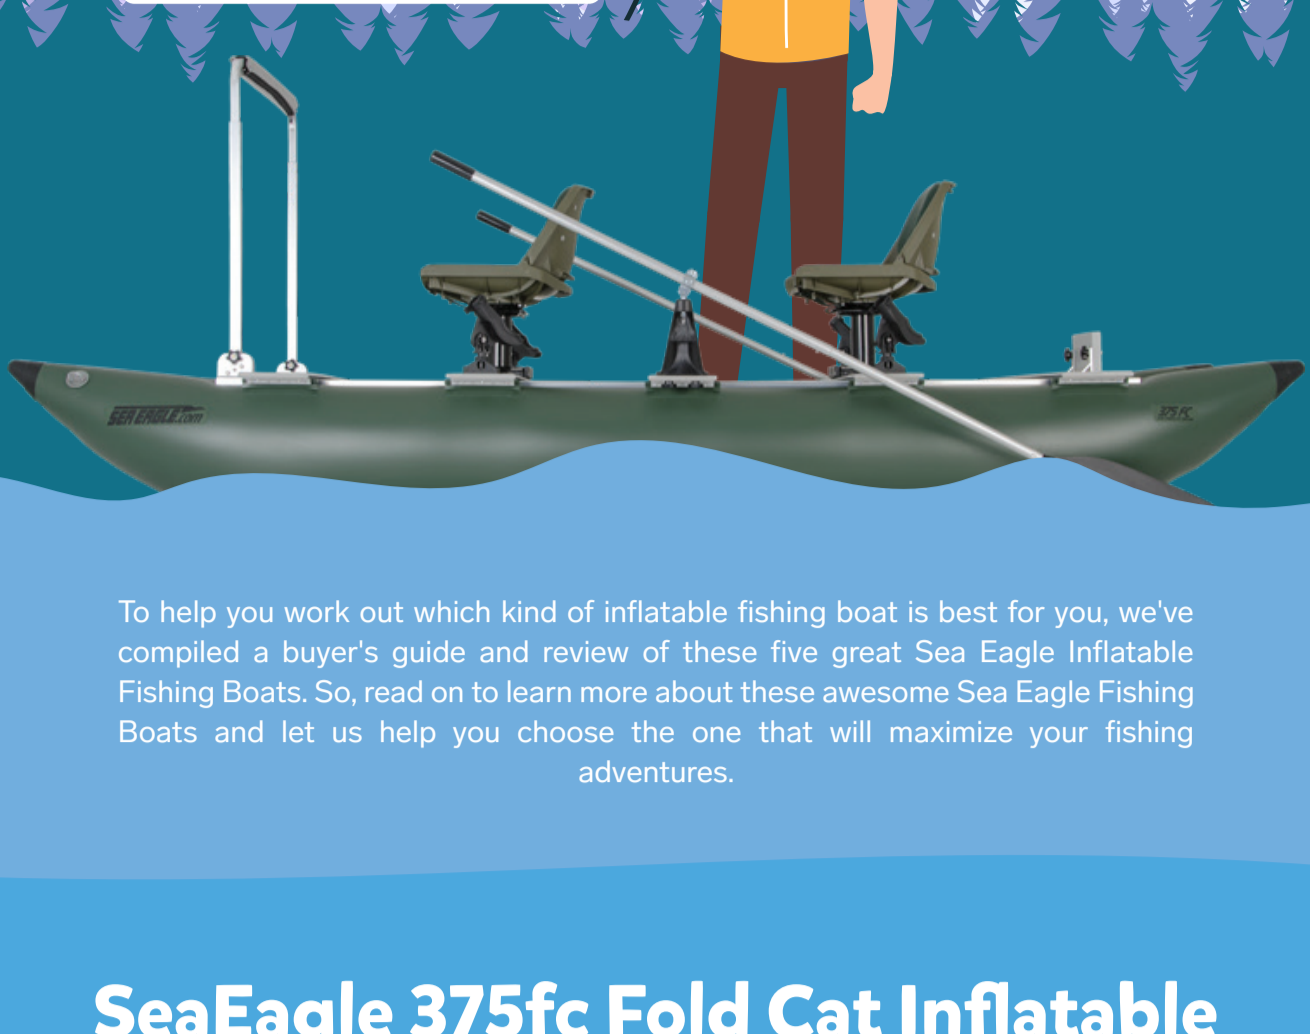

Sea Eagle Inflatable Fishing Boat

Buyers Guide

Are you looking for a quick and simple way to get out on the water? Need that boat to work for fishing? Well, it's time to think about Sea Eagle Inflatable Fishing Boats.

SeaEagle 375fc Fold Cat Inflatable Pontoon Fishing Boat

This innovative, 1 or 2 person inflatable pontoon fishing boat is many customers vote for best inflatable fishing boat because it is built well, it is high quality, and it is easy to use. It features a lightweight design (just 75 lbs) and quickly inflates into a stable fishing platform that will support up to 650 pounds; perfect for a day on the water.

Conveniently located carry handles make it easy to carry the 12ft 4in inflatable fishing boat after inflation and easy to get on and off the water.

Sea Eagle Stealth Stalker 10 2-Person Inflatable Fishing Boat

The Sea Eagle Stealth Stalker 10 Inflatable Fishing Boat is a great 2 person fishing boat that is easy to enjoy. At just over

10ft long and 5ft wide and an interior of 7'6"x 2'4"

it is perfect for two people to fish comfortably with all their gear, but can accommodate up to 4 adults. With a maximum capacity of 1200 lbs it is built to meet all of your demands.